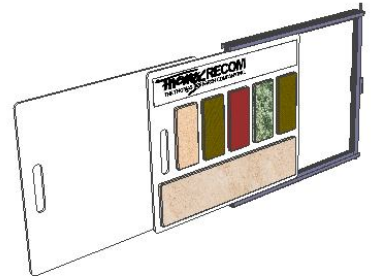

# WALL MOUNTED WING DISPLAY SYSTEM

## ORDER # WMW

All steel construction, powdercoated black (or your special color at quantity). You choose how many wings and what size boards (we make the boards too). You choose how many boards per wing. Wings are typically spaced 3" apart.

We can custom fabricate the wings with any quantity or size panel

We can custom fabricate the wings with any quantity or size panel

We can custom fabricate the wings with any quantity or size panel

Just screw the mounting bars to any unused wall span and convert that wasted area into attractive and dynamic sales space. We custom fabricate this system to fit your display boards, we can create wings with any quantity of panels, we can even mix sizes. Call us to discuss your custom wall mounted wing display system!