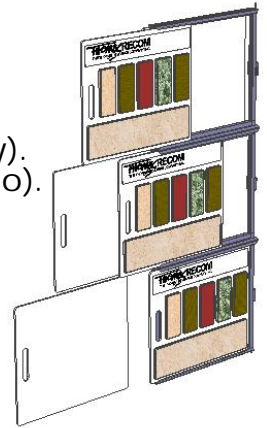

# WALL MOUNTED WING DISPLAY SYSTEM

## ORDER # WMW

All steel construction, powdercoated black (or your special color at quantity). You choose how many wings and what size boards (we make the boards too). You choose how many boards per wing. Wings are typically spaced 3" apart.

We can custom fabricate the wings with any quantity or size panel

We can custom fabricate the wings with any quantity or size panel

We can custom fabricate the wings with any quantity or size panel

Just screw the mounting bars to any unused wall span and convert that wasted area into attractive and dynamic sales space. We custom fabricate this system to fit your display boards, we can create wings with any quantity of panels, we can even mix sizes. Call us to discuss your custom wall mounted wing display system!