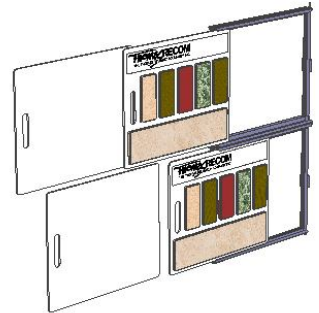

# WALL MOUNTED WING DISPLAY SYSTEM

## ORDER # WMW

All steel construction, powdercoated black (or your special color at quantity). You choose how many wings and what size boards (we make the boards too). You choose how many boards per wing. Wings are typically spaced 3" apart.

We can custom fabricate the wings with any quantity or size panel

We can custom fabricate the wings with any quantity or size panel

We can custom fabricate the wings with any quantity or size panel

Just screw the mounting bars to any unused wall span and convert that wasted area into attractive and dynamic sales space. We custom fabricate this system to fit your display boards, we can create wings with any quantity of panels, we can even mix sizes. Call us to discuss your custom wall mounted wing display system!