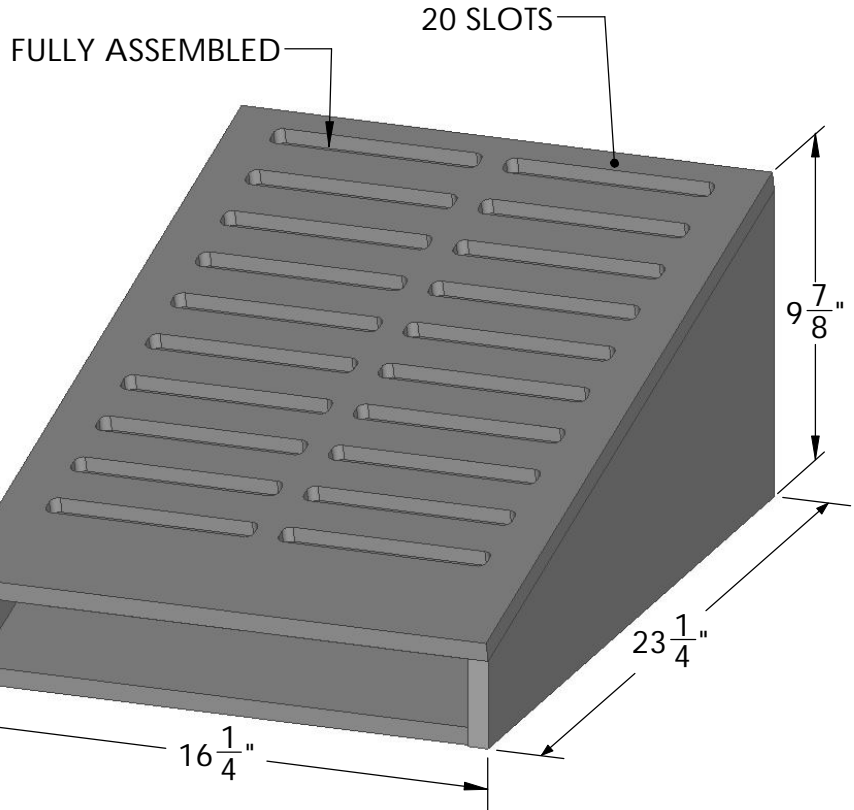

WEDGE 6" PLANK DISPLAY X 20 BLACK, FULLY ASSEMBLED IN CARTON

ORDER # WED20S6X36L

\$43.15/EA 50 OR MORE (1/CTN)

MAXIMUM SIZE PLANKS: 6" WIDE UP TO 1/2" THICK STD
COLOR IS BLACK
OTHER COLORS ON REQUEST
WE CAN MAKE OTHER SIZE SLOTS CALL 800-973-2660
MADE IN OUR FLORIDA FACTORY
ALL EDGES WITH BLACK EDGE BANDING
CARTON SIZE: 11X16X24, 18 LBS