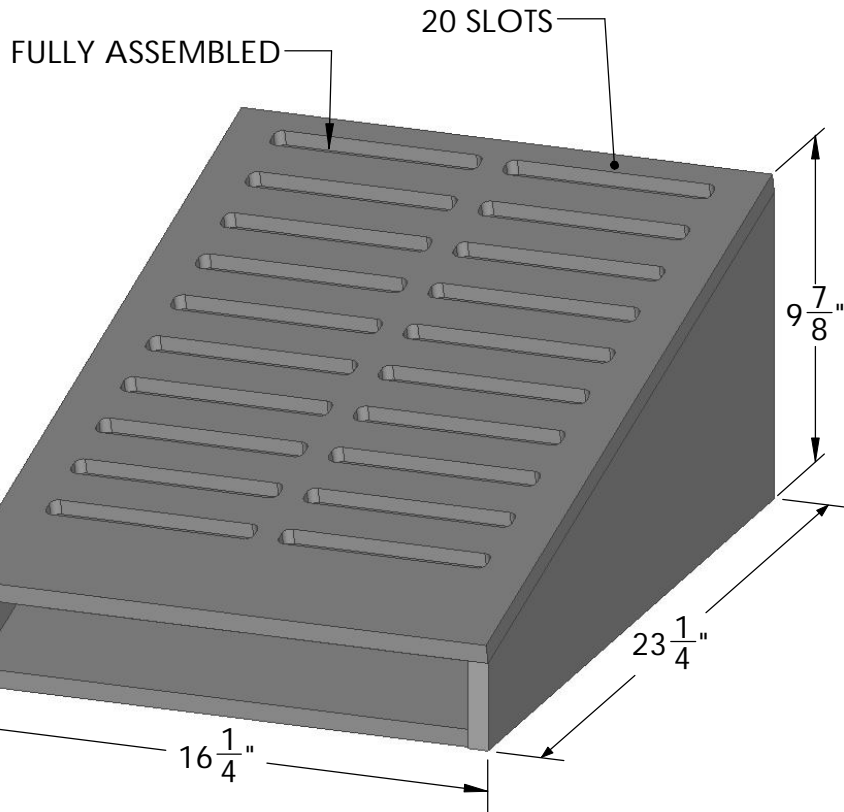

WEDGE 6" PLANK DISPLAY X 20 BLACK, FULLY ASSEMBLED IN CARTON

ORDER # WED20S6X36L
CALL FOR A QUOTE

MAXIMUM SIZE PLANKS: 6" WIDE UP TO 1/2" THICK STD
COLOR IS BLACK
OTHER COLORS ON REQUEST
WE CAN MAKE OTHER SIZE SLOTS CALL 800-973-2660
MADE IN OUR FLORIDA FACTORY
ALL EDGES WITH BLACK EDGE BANDING
CARTON SIZE: 11X16X24, 18 LBS

WE CAN APPLY A DECAL OR SCREEN-PRINT A GRAPHIC IN THIS SPACE