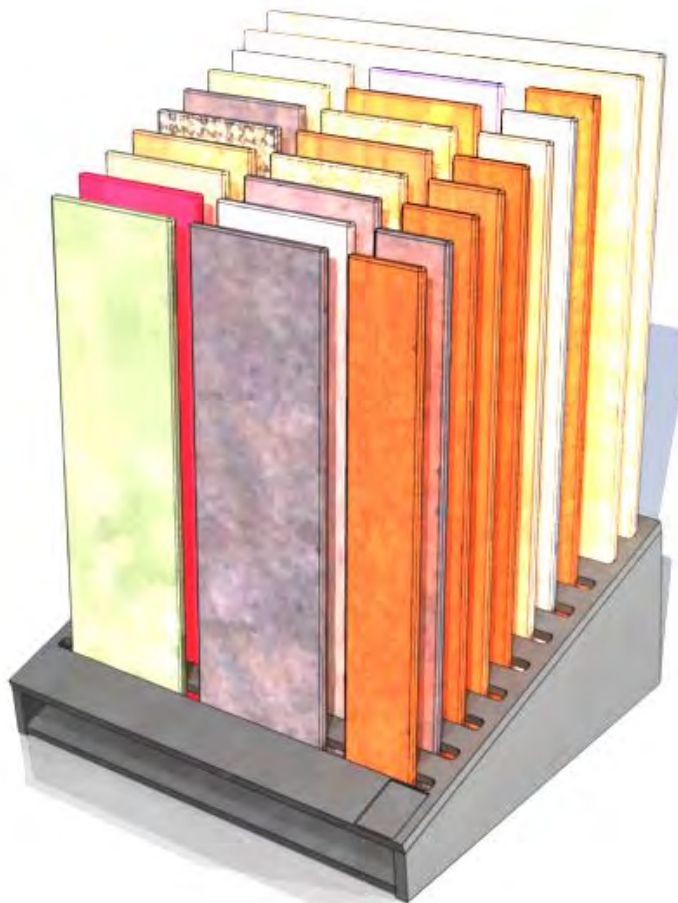

Back

WEDGE DISPLAY, 10 SLOTS X 24" WIDE
ORDER # WD10X24

All slots are 24-1/2" wide to allow a mix of different width samples all the way up to 24" wide

Solid construction, "glued and screwed" together
all black, all exposed edges with black edgebanding

Pricing: Up to 20: **\$97.00/each**

Pricing: 21 or more: **\$93.75/each**

Footprint: 23"x26"x10" Tall

We can make this display in many different sizes, contact us to see how!

Single carton size: 13"x27"x27", 29 LBS