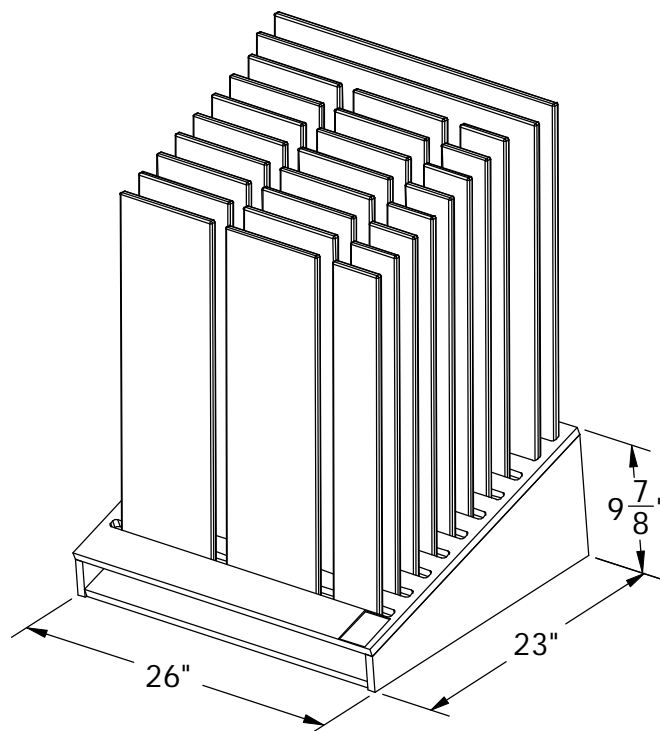

Back

WEDGE DISPLAY, 10 SLOTS X 24" WIDE
ORDER # WD10X24

All slots are 24-1/2" wide to allow a mix of different width samples all the way up to 24" wide

Solid construction, "glued and screwed" together
all black, all exposed edges with black edgebanding

Pricing: Up to 20: **\$97.00/each**

Pricing: 21 or more: **\$93.75/each**

Footprint: 23"x26"x10" Tall

We can make this display in many different sizes, contact us to see how!

Single carton size: 13"x27"x27", 29 LBS