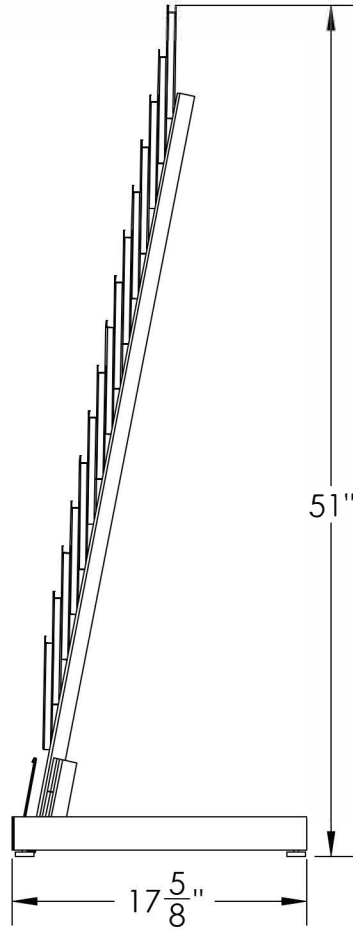

Back

SINGLE SPINE LADDER TILE DISPLAY (SSL)
DISPLAYS (15) TILES FROM 10" TO 24" AND UP TO 3/8" THICK
FOOT-PRINT: 15"X 17-5/8"
EASY SLIP TOGETHER ASSEMBLY (NO TOOLS NEEDED)
ALL STEEL CONSTRUCTION, POWDERCOATED BLACK
PRICING 1/CTN: \$125.00/EACH
CARTON SIZE: 16X52X6X25LBS
ORDER# SSL

SLIDE-IN SIGN CHANNEL

ORDER ONLINE
CLICK HERE

SLIP-TOGETHER ASSEMBLY NO TOOLS NEEDED

SLIDE-IN SIGN CHANNEL

THOMAS RECOM
THE THOMAS RESEARCH COMPANY INC.
1-800-973-2660 WWW.ThomasRECOM.COM

1-800-973-2660
www.ThomasRECOM.com
EMAIL: Mike@ThomasRECOM.com
2104 Whitlock Place, Dover Fl 33527