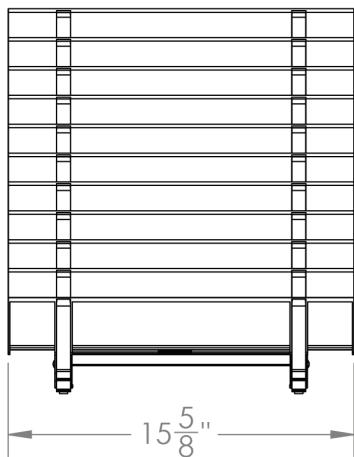

10-LEVEL "PLANK DISPLAY"

ORDER#
FFD10-DDCA

PRICING: \$□ /EACH

ACCEPTS 10 LEVELS OF
NARROW PLANKS
(UP TO 5/8" THICK)

STEEL FRAME AND PLASTIC
FINGERS. A LIGHTWEIGHT
YET VERY STRONG DISPLAY.
ONLY 10LBS.

FOLDS DOWN FLAT LIKE A
FOLDING CHAIR. GREAT FOR
TRADE SHOWS, GREAT TO
SHIP UPS, LIGHT TO SHIP,
SMALL TO SHIP, SAVES YOU
MONEY.

JUST SNAPS IN PLACE
OVER SLOTS.

"PLASTIC CHANNEL" ALLOWS
YOU TO DISPLAY NARROW
PLANK SAMPLES IN YOUR
FOLDING FLOORING DISPLAY.

ACCESSORIZE WITH A
FOOTER SIGN
(SNAPS IN PLACE).
\$1.00/EACH (BLANK)

DISPLAY WITH OPTIONAL
FOOTER SIGN SHOWN