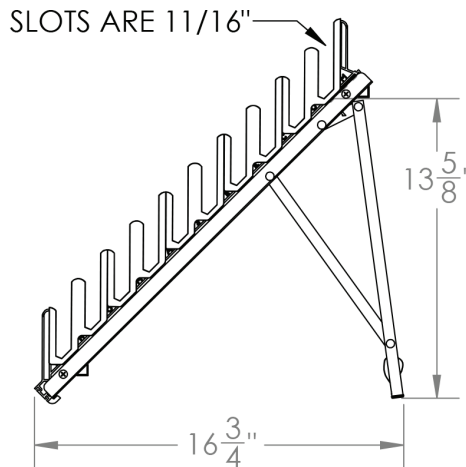

10-LEVEL "PLANK DISPLAY"

ORDER#
FFD10-DDCA

PRICING: \$□ /EACH

ACCEPTS 10 LEVELS OF
NARROW PLANKS
(UP TO 5/8" THICK)

STEEL FRAME AND PLASTIC
FINGERS. A LIGHTWEIGHT
YET VERY STRONG DISPLAY.
ONLY 10LBS.

FOLDS DOWN FLAT LIKE A
FOLDING CHAIR. GREAT FOR
TRADE SHOWS, GREAT TO
SHIP UPS, LIGHT TO SHIP,
SMALL TO SHIP, SAVES YOU
MONEY.

JUST SNAPS IN PLACE
OVER SLOTS.

"PLASTIC CHANNEL" ALLOWS
YOU TO DISPLAY NARROW
PLANK SAMPLES IN YOUR
FOLDING FLOORING DISPLAY.

ACCESSORIZE WITH A
FOOTER SIGN
(SNAPS IN PLACE).
\$1.00/EACH (BLANK)

DISPLAY WITH OPTIONAL
FOOTER SIGN SHOWN