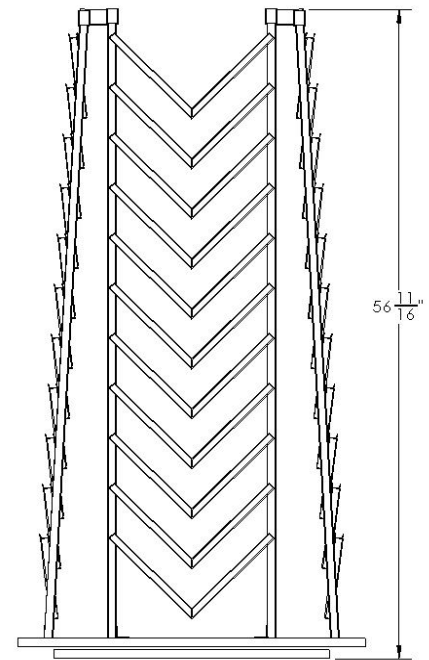

**PIVOT PANEL QUAD (PPQ) LOOSE TILE DISPLAY
4-SIDED SPINNER**

ORDER #PPQ

ACCEPTS 44 SAMPLES FROM 9" WIDE UP TO 15" AND 1/2" THICK
(CAN REDESIGN TO ACCEPT MORE OR LARGER)

SPINS/ROTATES (GREAT FUNCTION IF YOU PUT IN CORNER)

TOP VIEW SHOWS 30" DIAMETER

We took the lazy-susan off the dinner table and put vertical columns of "v" channels on it so your customers can "pivot" through more of your tile products in a smaller footprint. Take advantage of that wasted floor space in the corner of your showroom, the pivot function of this tile display allows the customer to spin through more of your products to find that perfect tile for their application. The very strong steel tube and sheet-metal structure of this line of displays can display ceramic tile, marble tile, granite tile, stone, carpet sample boards, bathroom tiles, glass tiles, pavers, hardwoods, laminates, etc. The channels position the substrates at 45 degrees for a dynamic attention-getting appearance that will draw your customers in. The "Pivot Panel" tile display is a bolt together unit and requires only a box end wrench. To assemble, simply position the individual columns on the base unit and screw down into the predrilled/threaded holes. There are only five elements comprising the main structural components allowing the disassembled unit to be packed and shipped in a small package (reducing your shipping cost.) The simple assembly means you can set-up, stock and start selling your products asap! Accepts square products from 9" x 9" up to 15" x 15" and thicknesses up to 1/2". Standard powder-coated colors are white and black. Custom colors also available. The best thing about ThomasRECOM is our ability to respond so keep in mind that all these pre-engineered designs can be easily modified to fit almost any substrate you want to display. Call us today at 1-800-973-2660.