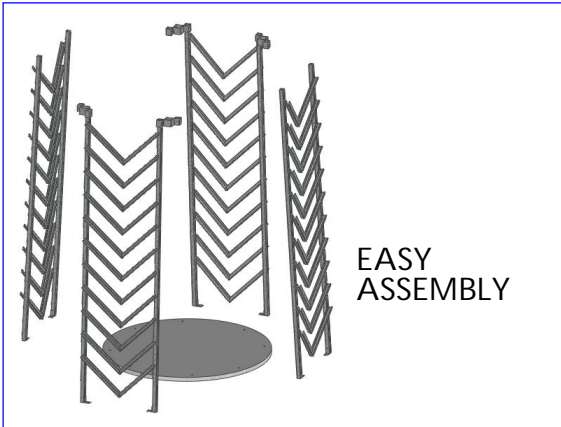

STURDY STEEL UPPER FRAME, POWDERCOATED TEXTURE BLACK

DURABLE MDF BASE WITH BALL-BEARING "LAZY SUSAN"

WE CAN SCREEN PRINT THE BASE TO IDENTIFY THE DISPLAY
AS YOUR PROPERTY

SIMPLE ASSEMBLY ONLY REQUIRING A BOX END WRENCH

TOP VIEW SHOWS 30" DIAMETER

We took the lazy-susan off the dinner table and put vertical columns of "v" channels on it so your customers can "pivot" through more of your tile products in a smaller footprint. Take advantage of that wasted floor space in the corner of your showroom, the pivot function of this tile display allows the customer to spin through more of your products to find that perfect tile for their application. The very strong steel tube and sheet-metal structure of this line of displays can display ceramic tile, marble tile, granite tile, stone, carpet sample boards, bathroom tiles, glass tiles, pavers, hardwoods, laminates, etc. The channels position the substrates at 45 degrees for a dynamic attention-getting appearance that will draw your customers in. The "Pivot Panel" tile display is a bolt together unit and requires only a box end wrench. To assemble, simply position the individual columns on the base unit and screw down into the predrilled/threaded holes. There are only five elements comprising the main structural components allowing the disassembled unit to be packed and shipped in a small package (reducing your shipping cost.) The simple assembly means you can set-up, stock and start selling your products asap! Accepts square products from 9" x 9" up to 15" x 15" and thicknesses up to 1/2". Standard powder-coated colors are white and black. Custom colors also available. The best thing about ThomasRECOM is our ability to respond so keep in mind that all these pre-engineered designs can be easily modified to fit almost any substrate you want to display. Call us today at 1-800-973-2660.