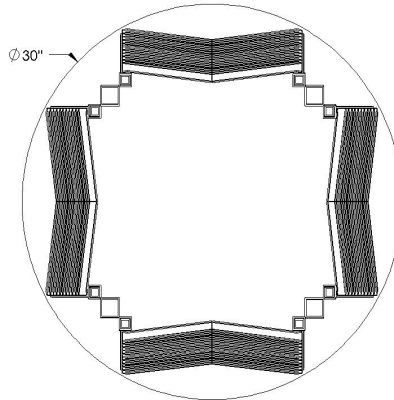

STURDY STEEL UPPER FRAME, POWDERCOATED TEXTURE BLACK

DURABLE MDF BASE WITH BALL-BEARING "LAZY SUSAN"

WE CAN SCREEN PRINT THE BASE TO IDENTIFY THE DISPLAY
AS YOUR PROPERTY

SIMPLE ASSEMBLY ONLY REQUIRING A BOX END WRENCH

TOP VIEW SHOWS 30" DIAMETER

We took the lazy-susan off the dinner table and put vertical columns of "v" channels on it so your customers can "pivot" through more of your tile products in a smaller footprint. Take advantage of that wasted floor space in the corner of your showroom, the pivot function of this tile display allows the customer to spin through more of your products to find that perfect tile for their application. The very strong steel tube and sheet-metal structure of this line of displays can display ceramic tile, marble tile, granite tile, stone, carpet sample boards, bathroom tiles, glass tiles, pavers, hardwoods, laminates, etc. The channels position the substrates at 45 degrees for a dynamic attention-getting appearance that will draw your customers in. The "Pivot Panel" tile display is a bolt together unit and requires only a box end wrench. To assemble, simply position the individual columns on the base unit and screw down into the predrilled/threaded holes. There are only five elements comprising the main structural components allowing the disassembled unit to be packed and shipped in a small package (reducing your shipping cost.) The simple assembly means you can set-up, stock and start selling your products asap! Accepts square products from 9" x 9" up to 15" x 15" and thicknesses up to 1/2". Standard powder-coated colors are white and black. Custom colors also available. The best thing about ThomasRECOM is our ability to respond so keep in mind that all these pre-engineered designs can be easily modified to fit almost any substrate you want to display. Call us today at 1-800-973-2660.