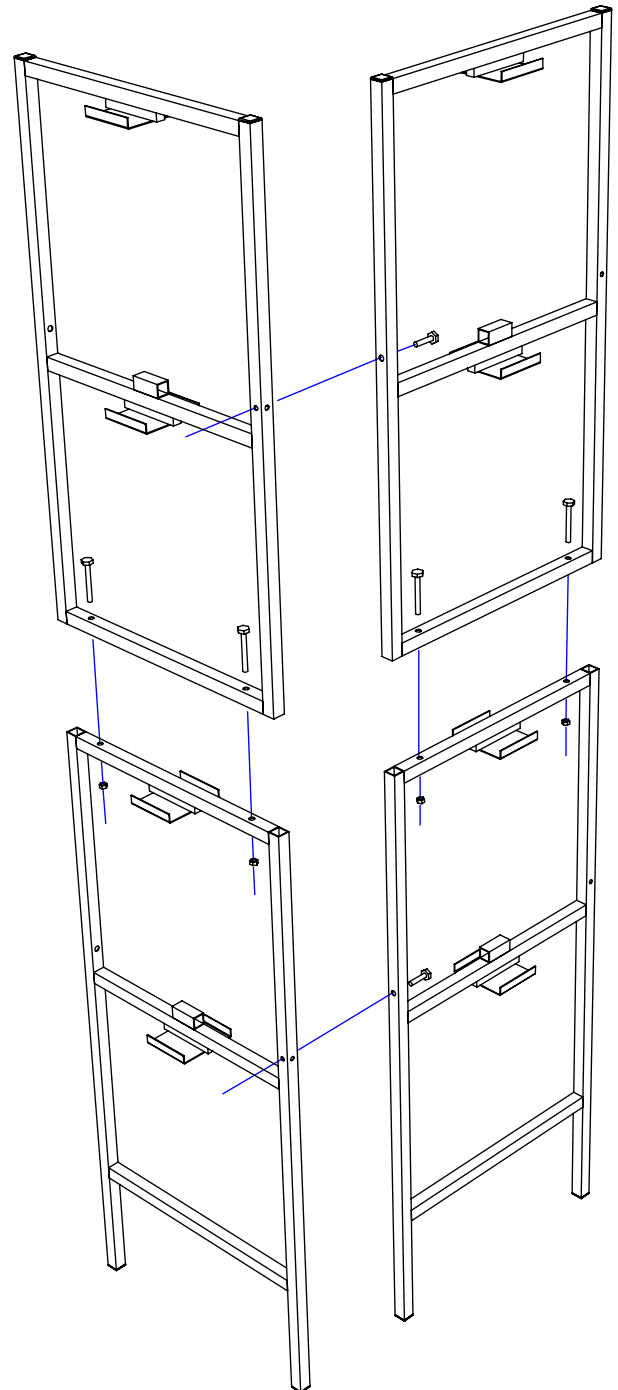

## "L" SHAPE

## MULTI-PANEL DISPLAY

CALL TO DISCUSS YOUR  
SIZE AND CONFIGURATION

STEEL TUBE STRUCTURE

BLACK POWDERCOAT FINISH

EACH SECTION BOLTS TOGETHER

WE MAKE THE BOARDS TOO!

PANEL SECTIONS ARE SPLIT  
IN HALF (BOLT TOGETHER)  
FOR EASY SHIPPING

"L" SHAPE

MANY CONFIGURATIONS ARE POSSIBLE

ZIG-ZAG

**MULTI-PANEL DISPLAY**

CALL TO DISCUSS YOUR SIZE AND CONFIGURATION

STEEL TUBE STRUCTURE

BLACK POWDERCOAT FINISH

EACH SECTION BOLTS TOGETHER

WE MAKE THE BOARDS TOO!

PANEL SECTIONS ARE SPLIT IN HALF (BOLT TOGETHER) FOR EASY SHIPPING

"X" SHAPE

SQUARE TOWER

THIS DISPLAY SHOWN WITH 13X15 BOARDS (WE CAN MAKE THE DISPLAY TO FIT ANY SIZE BOARD)