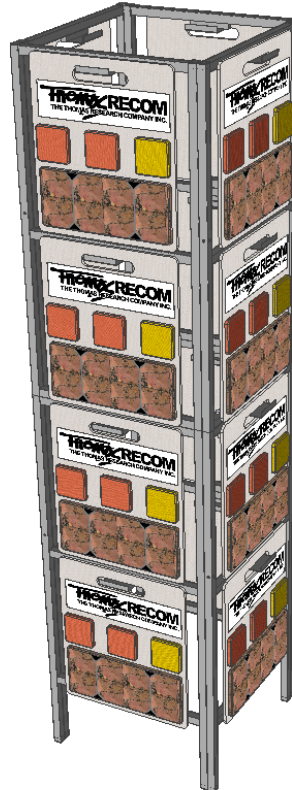

## "L" SHAPE

## MULTI-PANEL DISPLAY

CALL TO DISCUSS YOUR  
SIZE AND CONFIGURATION

STEEL TUBE STRUCTURE

BLACK POWDERCOAT FINISH

EACH SECTION BOLTS TOGETHER

WE MAKE THE BOARDS TOO!

PANEL SECTIONS ARE SPLIT  
IN HALF (BOLT TOGETHER)  
FOR EASY SHIPPING

"L" SHAPE

MANY CONFIGURATIONS ARE POSSIBLE

ZIG-ZAG

**MULTI-PANEL DISPLAY**

CALL TO DISCUSS YOUR SIZE AND CONFIGURATION

STEEL TUBE STRUCTURE

BLACK POWDERCOAT FINISH

EACH SECTION BOLTS TOGETHER

WE MAKE THE BOARDS TOO!

PANEL SECTIONS ARE SPLIT IN HALF (BOLT TOGETHER) FOR EASY SHIPPING

"X" SHAPE

SQUARE TOWER

THIS DISPLAY SHOWN WITH 13X15 BOARDS (WE CAN MAKE THE DISPLAY TO FIT ANY SIZE BOARD)