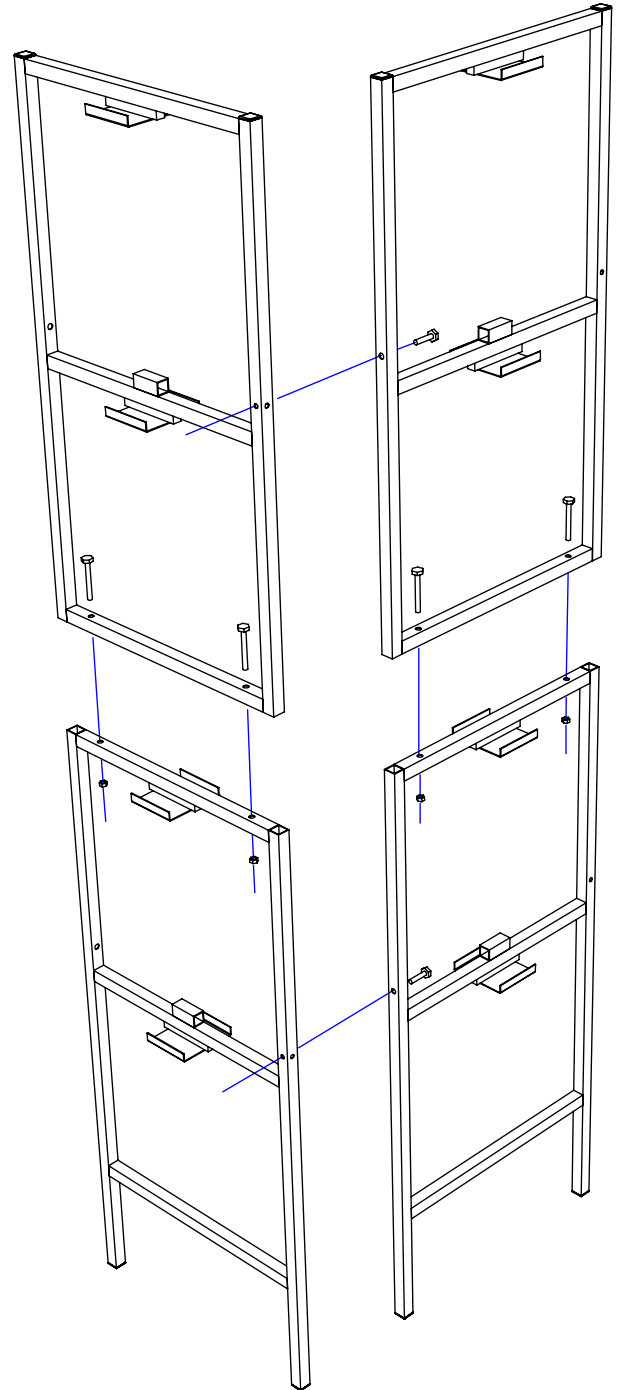

Back

"L" SHAPE

MULTI-PANEL DISPLAY

CALL TO DISCUSS YOUR
SIZE AND CONFIGURATION

STEEL TUBE STRUCTURE

BLACK POWDERCOAT FINISH

EACH SECTION BOLTS TOGETHER

WE MAKE THE BOARDS TOO!

PANEL SECTIONS ARE SPLIT
IN HALF (BOLT TOGETHER)
FOR EASY SHIPPING

"L" SHAPE

MANY CONFIGURATIONS ARE POSSIBLE

ZIG-ZAG

MULTI-PANEL DISPLAY

CALL TO DISCUSS YOUR SIZE AND CONFIGURATION

STEEL TUBE STRUCTURE

BLACK POWDERCOAT FINISH

EACH SECTION BOLTS TOGETHER

WE MAKE THE BOARDS TOO!

PANEL SECTIONS ARE SPLIT IN HALF (BOLT TOGETHER) FOR EASY SHIPPING

"X" SHAPE

SQUARE TOWER

THIS DISPLAY SHOWN WITH 13X15 BOARDS (WE CAN MAKE THE DISPLAY TO FIT ANY SIZE BOARD)