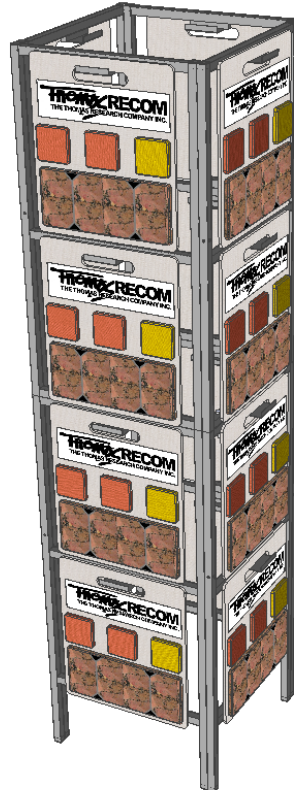

Back

"L" SHAPE

MULTI-PANEL DISPLAY

CALL TO DISCUSS YOUR
SIZE AND CONFIGURATION

STEEL TUBE STRUCTURE

BLACK POWDERCOAT FINISH

EACH SECTION BOLTS TOGETHER

WE MAKE THE BOARDS TOO!

PANEL SECTIONS ARE SPLIT
IN HALF (BOLT TOGETHER)
FOR EASY SHIPPING

"L" SHAPE

MANY CONFIGURATIONS ARE POSSIBLE

ZIG-ZAG

MULTI-PANEL DISPLAY

CALL TO DISCUSS YOUR SIZE AND CONFIGURATION

STEEL TUBE STRUCTURE

BLACK POWDERCOAT FINISH

EACH SECTION BOLTS TOGETHER

WE MAKE THE BOARDS TOO!

PANEL SECTIONS ARE SPLIT IN HALF (BOLT TOGETHER) FOR EASY SHIPPING

"X" SHAPE

SQUARE TOWER

THIS DISPLAY SHOWN WITH 13X15 BOARDS (WE CAN MAKE THE DISPLAY TO FIT ANY SIZE BOARD)