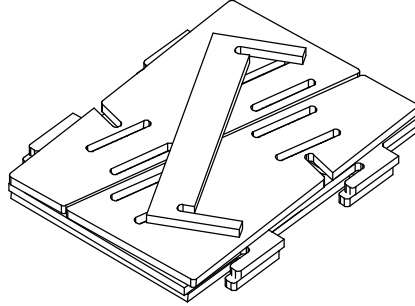

# "KNOCK DOWN" WEDGE 6" PLANK DISPLAY X 20

ORDER #: WEDKD6IN20 20 OR MORE \$36.49/EA

ORDER #: WEDKD6IN20 1/CTN 10 OR MORE \$41.69

DISPLAYS 20 PLANKS

MAXIMUM SIZE PLANKS: 6" WIDE UP TO 1/2" THICK

STD COLOR IS BLACK, OTHER COLORS ON REQUEST

WE CAN MAKE OTHER SIZE SLOTS CALL 800-973-2660 MADE IN OUR FLORIDA FACTORY

CARTON SIZE: 18X22X3, 17 LBS

FOOTPRINT: 16"X22"X10-1/2" TALL

FOR PHOTOS VISIT OUR WEBSITE: [www.ThomasRECOM.com](http://www.ThomasRECOM.com)

COMES IN EASY TO ASSEMBLE PIECES FOR LESS SHIPPING COST

SLIPS TOGETHER, NO TOOLS NEEDED

MANY OTHER SIZES/STYLES CAN BE MADE JUST CALL TO DISCUSS! 1-800-973-2660