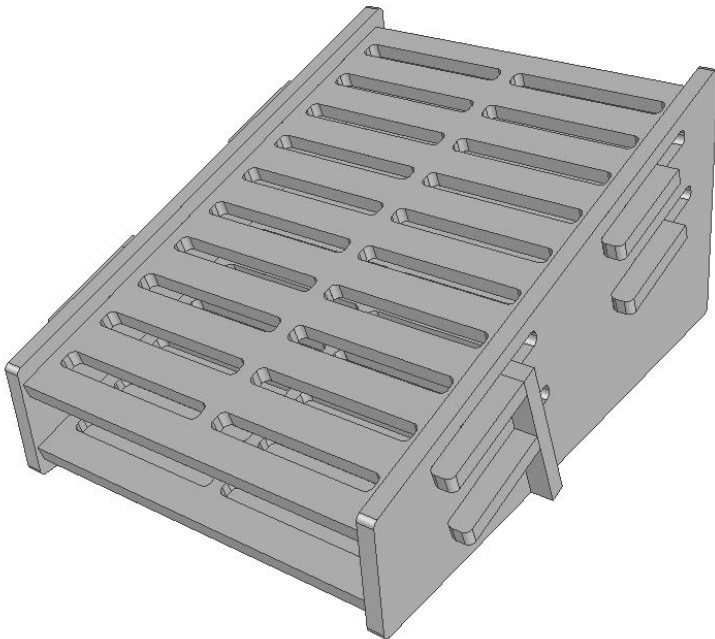

# "KNOCK DOWN" WEDGE 6" PLANK DISPLAY X 20

ORDER #: WEDKD6IN20 20 OR MORE \$36.49/EA

ORDER #: WEDKD6IN20 1/CTN 10 OR MORE \$41.69

DISPLAYS 20 PLANKS

MAXIMUM SIZE PLANKS: 6" WIDE UP TO 1/2" THICK

STD COLOR IS BLACK, OTHER COLORS ON REQUEST

WE CAN MAKE OTHER SIZE SLOTS CALL 800-973-2660 MADE IN OUR FLORIDA FACTORY

CARTON SIZE: 18X22X3, 17 LBS

FOOTPRINT: 16"X22"X10-1/2" TALL

FOR PHOTOS VISIT OUR WEBSITE: [www.ThomasRECOM.com](http://www.ThomasRECOM.com)

COMES IN EASY TO ASSEMBLE PIECES FOR LESS SHIPPING COST

SLIPS TOGETHER, NO TOOLS NEEDED

MANY OTHER SIZES/STYLES CAN BE MADE JUST CALL TO DISCUSS! 1-800-973-2660