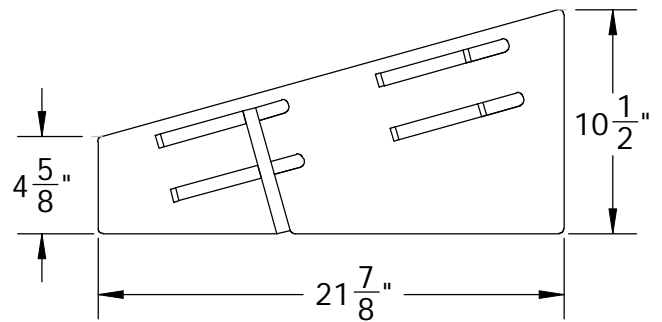

WE CAN MAKE OTHER SIZE SLOTS CALL 800-973-2660 MADE IN OUR FLORIDA FACTORY

CARTON SIZE: 18X22X3, 17 LBS

FOOTPRINT: 16"X22"X10-1/2" TALL

FOR PHOTOS VISIT OUR WEBSITE: [www.ThomasRECOM.com](http://www.ThomasRECOM.com)

COMES IN EASY TO ASSEMBLE PIECES FOR LESS SHIPPING COST

SLIPS TOGETHER, NO TOOLS NEEDED

MANY OTHER SIZES/STYLES CAN BE MADE JUST CALL TO DISCUSS! 1-800-973-2660