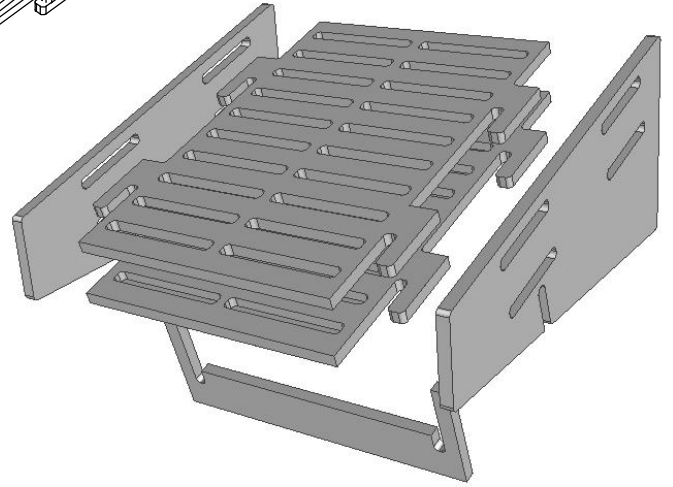

WE CAN MAKE OTHER SIZE SLOTS CALL 800-973-2660 MADE IN OUR FLORIDA FACTORY

CARTON SIZE: 18X22X3, 17 LBS

FOOTPRINT: 16"X22"X10-1/2" TALL

FOR PHOTOS VISIT OUR WEBSITE: [www.ThomasRECOM.com](http://www.ThomasRECOM.com)

COMES IN EASY TO ASSEMBLE PIECES FOR LESS SHIPPING COST

SLIPS TOGETHER, NO TOOLS NEEDED

MANY OTHER SIZES/STYLES CAN BE MADE JUST CALL TO DISCUSS! 1-800-973-2660