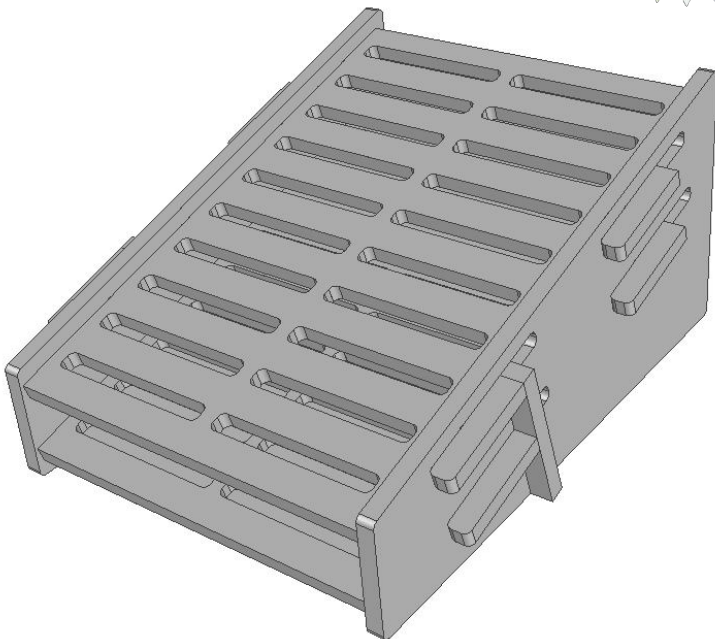

Back

"KNOCK DOWN" WEDGE 6" PLANK DISPLAY X 20

ORDER #: WEDKD6"20

DISPLAYS 20 PLANKS
 MAXIMUM SIZE PLANKS: 6" WIDE UP TO 1/2" THICK
 STD COLOR IS BLACK, OTHER COLORS ON REQUEST
 WE CAN MAKE OTHER SIZE SLOTS CALL 800-973-2660
 MADE IN OUR FLORIDA FACTORY
 CARTON SIZE: 18X22X3, 17 LBS
 FOOTPRINT: 16"X22"X10-1/2" TALL
 FOR PHOTOS VISIT OUR WEBSITE: www.ThomasRECOM.com

COMES IN EASY TO ASSEMBLE
PIECES FOR LESS SHIPPING COST

SLIPS TOGETHER, NO TOOLS NEEDED

MANY OTHER SIZES/STYLES CAN BE MADE
JUST CALL TO DISCUSS! 1-800-973-2660