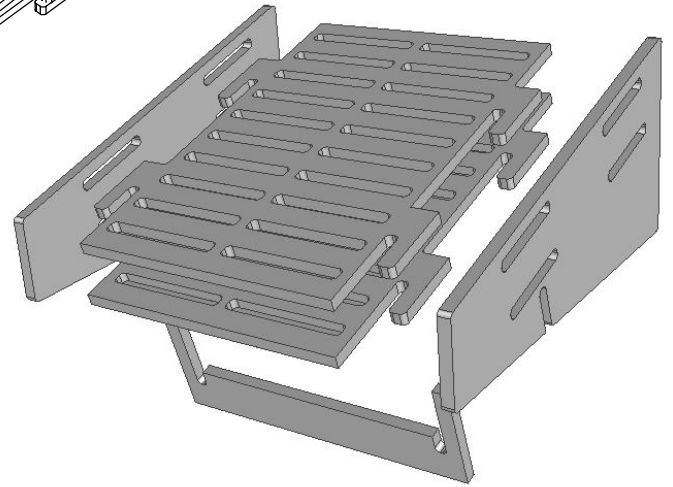

Back

"KNOCK DOWN" WEDGE 6" PLANK DISPLAY X 20

ORDER #: WEDKD6"20

DISPLAYS 20 PLANKS
 MAXIMUM SIZE PLANKS: 6" WIDE UP TO 1/2" THICK
 STD COLOR IS BLACK, OTHER COLORS ON REQUEST
 WE CAN MAKE OTHER SIZE SLOTS CALL 800-973-2660
 MADE IN OUR FLORIDA FACTORY
 CARTON SIZE: 18X22X3, 17 LBS
 FOOTPRINT: 16"X22"X10-1/2" TALL
 FOR PHOTOS VISIT OUR WEBSITE: www.ThomasRECOM.com

COMES IN EASY TO ASSEMBLE
PIECES FOR LESS SHIPPING COST

SLIPS TOGETHER, NO TOOLS NEEDED

MANY OTHER SIZES/STYLES CAN BE MADE
JUST CALL TO DISCUSS! 1-800-973-2660