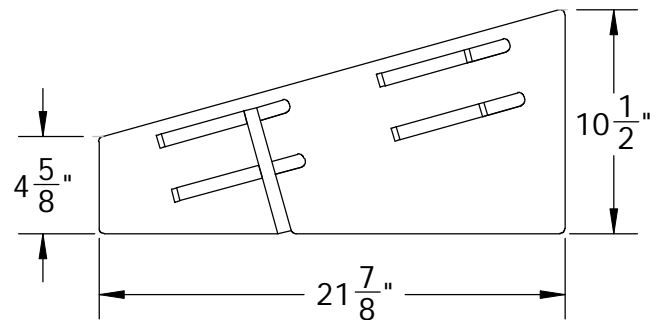

Back

"KNOCK DOWN" WEDGE 6" PLANK DISPLAY X 20

ORDER #: WEDKD6"20

DISPLAYS 20 PLANKS
 MAXIMUM SIZE PLANKS: 6" WIDE UP TO 1/2" THICK
 STD COLOR IS BLACK, OTHER COLORS ON REQUEST
 WE CAN MAKE OTHER SIZE SLOTS CALL 800-973-2660
 MADE IN OUR FLORIDA FACTORY
 CARTON SIZE: 18X22X3, 17 LBS
 FOOTPRINT: 16"X22"X10-1/2" TALL
 FOR PHOTOS VISIT OUR WEBSITE: www.ThomasRECOM.com

COMES IN EASY TO ASSEMBLE
PIECES FOR LESS SHIPPING COST

SLIPS TOGETHER, NO TOOLS NEEDED

MANY OTHER SIZES/STYLES CAN BE MADE
JUST CALL TO DISCUSS! 1-800-973-2660