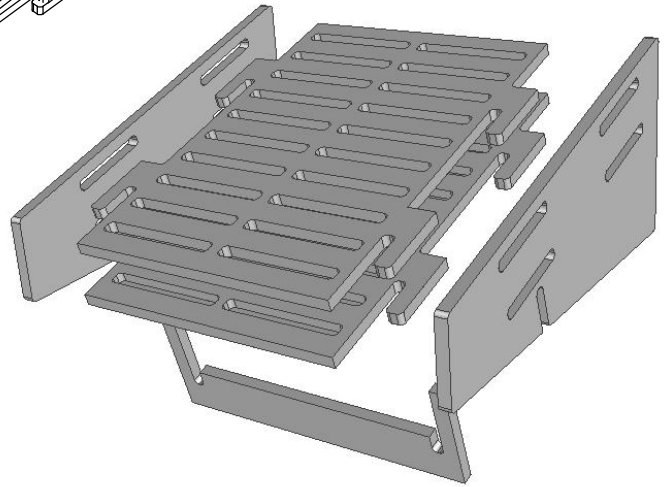

# "KNOCK DOWN" WEDGE 6" PLANK DISPLAY X 20

ORDER #: WEDKD6"20

DISPLAYS 20 PLANKS  
MAXIMUM SIZE PLANKS: 6" WIDE UP TO 1/2" THICK  
STD COLOR IS BLACK, OTHER COLORS ON REQUEST  
WE CAN MAKE OTHER SIZE SLOTS CALL 800-973-2660  
MADE IN OUR FLORIDA FACTORY  
CARTON SIZE: 18X22X3, 17 LBS  
FOOTPRINT: 16"X22"X10-1/2" TALL  
FOR PHOTOS VISIT OUR WEBSITE: [www.ThomasRECOM.com](http://www.ThomasRECOM.com)

COMES IN EASY TO ASSEMBLE  
PIECES FOR LESS SHIPPING COST

SLIPS TOGETHER, NO TOOLS NEEDED

MANY OTHER SIZES/STYLES CAN BE MADE  
JUST CALL TO DISCUSS! 1-800-973-2660

**THOMAS RECOM**  
THE THOMAS RESEARCH COMPANY INC.  
1-800-973-2660 WWW.ThomasRECOM.COM