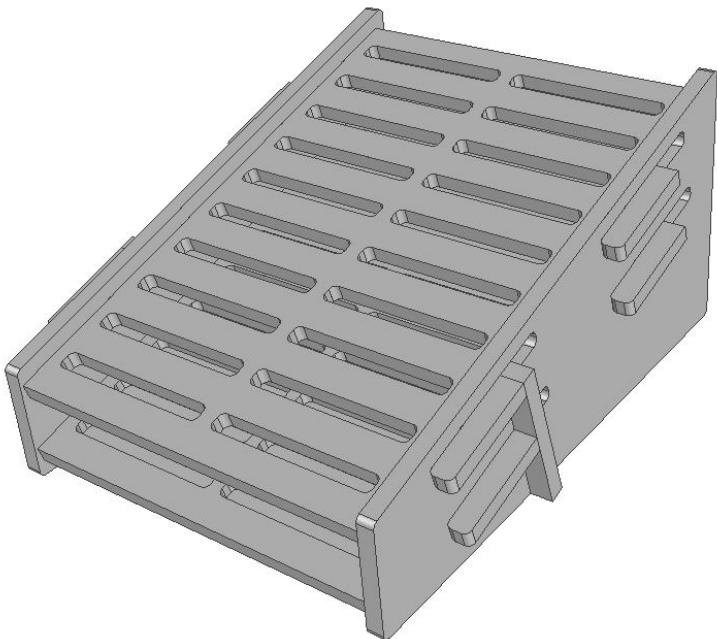

# "KNOCK DOWN" WEDGE 6" PLANK DISPLAY X 20

ORDER #: WEDKD6"20

DISPLAYS 20 PLANKS  
MAXIMUM SIZE PLANKS: 6" WIDE UP TO 1/2" THICK  
STD COLOR IS BLACK, OTHER COLORS ON REQUEST  
WE CAN MAKE OTHER SIZE SLOTS CALL 800-973-2660  
MADE IN OUR FLORIDA FACTORY  
CARTON SIZE: 18X22X3, 17 LBS  
FOOTPRINT: 16"X22"X10-1/2" TALL  
FOR PHOTOS VISIT OUR WEBSITE: [www.ThomasRECOM.com](http://www.ThomasRECOM.com)

COMES IN EASY TO ASSEMBLE  
PIECES FOR LESS SHIPPING COST

SLIPS TOGETHER, NO TOOLS NEEDED

MANY OTHER SIZES/STYLES CAN BE MADE  
JUST CALL TO DISCUSS! 1-800-973-2660

**THOMAS RECOM**  
THE THOMAS RESEARCH COMPANY INC.  
1-800-973-2660 WWW.ThomasRECOM.COM