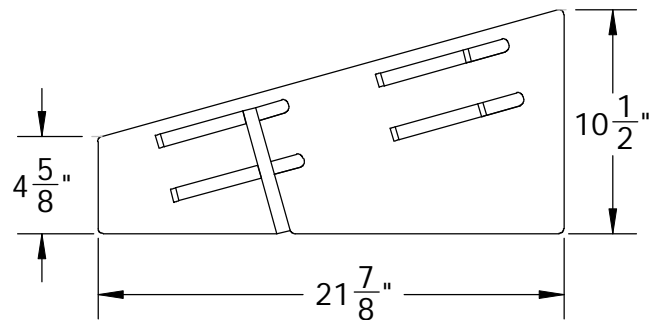

# "KNOCK DOWN" WEDGE 6" PLANK DISPLAY X 20

ORDER #: WEDKD6"20

DISPLAYS 20 PLANKS  
MAXIMUM SIZE PLANKS: 6" WIDE UP TO 1/2" THICK  
STD COLOR IS BLACK, OTHER COLORS ON REQUEST  
WE CAN MAKE OTHER SIZE SLOTS CALL 800-973-2660  
MADE IN OUR FLORIDA FACTORY  
CARTON SIZE: 18X22X3, 17 LBS  
FOOTPRINT: 16"X22"X10-1/2" TALL  
FOR PHOTOS VISIT OUR WEBSITE: [www.ThomasRECOM.com](http://www.ThomasRECOM.com)

COMES IN EASY TO ASSEMBLE  
PIECES FOR LESS SHIPPING COST

SLIPS TOGETHER, NO TOOLS NEEDED

MANY OTHER SIZES/STYLES CAN BE MADE  
JUST CALL TO DISCUSS! 1-800-973-2660

**THOMAS RECOM**  
THE THOMAS RESEARCH COMPANY INC.  
1-800-973-2660 WWW.ThomasRECOM.COM