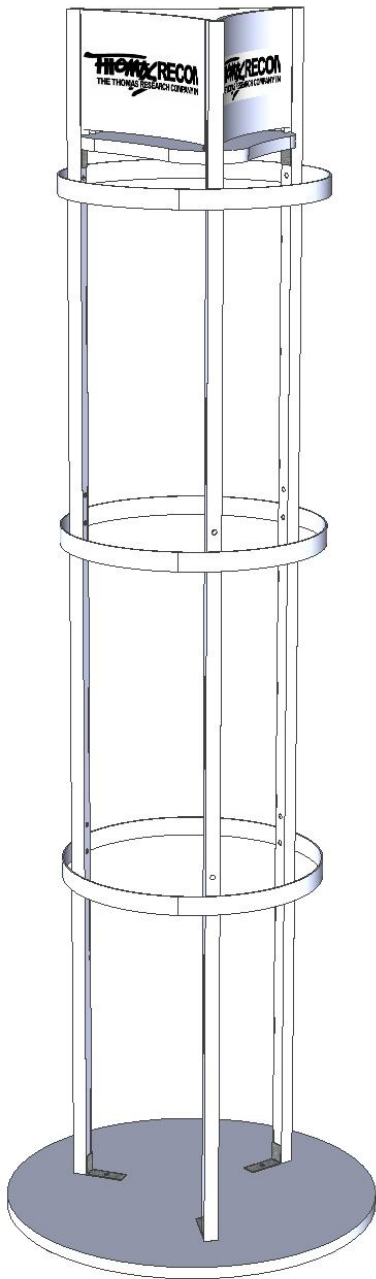

"HOOP" SWATCH FLOORING DISPLAY (HSD)

Back

360 DEGREE SHOPPING
INCLUDES (3) SIGN PANEL HEADERS
STEEL FRAME CONSTRUCTION AND WOOD BASE DISPLAY
CAN BE MADE WITH MORE OR LESS LEVELS DISPLAY CAN
BE MADE LARGER DIAMETER OR SMALLER WE MAKE THE
BOARDS, YOU TELL US HOW MANY-AND WHAT SIZE
DISPLAY CAN BE SHIPPED FLAT "KNOCK-DOWN" OR
FULLY ASSEMBLED AS SHOWN

WE CAN MAKE THIS DISPLAY IN MANY DIFFERENT SIZES, CONTACT US TO SEE HOW!