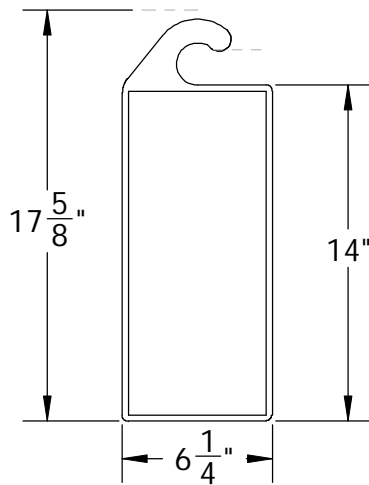

"HOOP" SWATCH FLOORING DISPLAY (HSD)

Back

360 DEGREE SHOPPING
INCLUDES (3) SIGN PANEL HEADERS
STEEL FRAME CONSTRUCTION AND WOOD BASE DISPLAY
CAN BE MADE WITH MORE OR LESS LEVELS DISPLAY CAN
BE MADE LARGER DIAMETER OR SMALLER WE MAKE THE
BOARDS, YOU TELL US HOW MANY-AND WHAT SIZE
DISPLAY CAN BE SHIPPED FLAT "KNOCK-DOWN" OR
FULLY ASSEMBLED AS SHOWN

WE CAN MAKE THIS DISPLAY IN MANY DIFFERENT SIZES, CONTACT US TO SEE HOW!