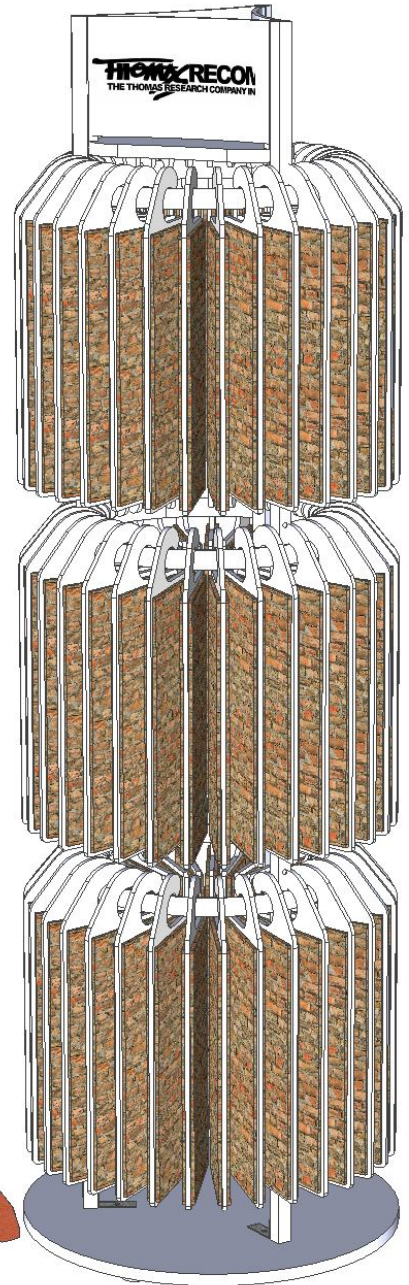

"HOOP" SWATCH FLOORING DISPLAY (HSD)

Back

360 DEGREE SHOPPING
INCLUDES (3) SIGN PANEL HEADERS
STEEL FRAME CONSTRUCTION AND WOOD BASE DISPLAY
CAN BE MADE WITH MORE OR LESS LEVELS DISPLAY CAN
BE MADE LARGER DIAMETER OR SMALLER WE MAKE THE
BOARDS, YOU TELL US HOW MANY-AND WHAT SIZE
DISPLAY CAN BE SHIPPED FLAT "KNOCK-DOWN" OR
FULLY ASSEMBLED AS SHOWN

WE CAN MAKE THIS DISPLAY IN MANY DIFFERENT SIZES, CONTACT US TO SEE HOW!