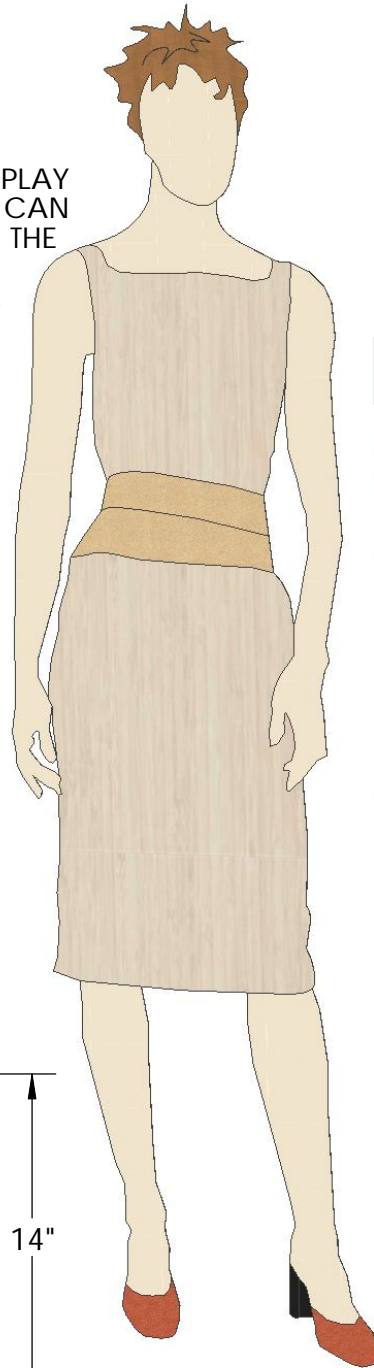

"HOOP" SWATCH FLOORING DISPLAY (HSD)

Back

360 DEGREE SHOPPING
INCLUDES (3) SIGN PANEL HEADERS
STEEL FRAME CONSTRUCTION AND WOOD BASE DISPLAY
CAN BE MADE WITH MORE OR LESS LEVELS DISPLAY CAN
BE MADE LARGER DIAMETER OR SMALLER WE MAKE THE
BOARDS, YOU TELL US HOW MANY-AND WHAT SIZE
DISPLAY CAN BE SHIPPED FLAT "KNOCK-DOWN" OR
FULLY ASSEMBLED AS SHOWN

WE CAN MAKE THIS DISPLAY IN MANY DIFFERENT SIZES, CONTACT US TO SEE HOW!