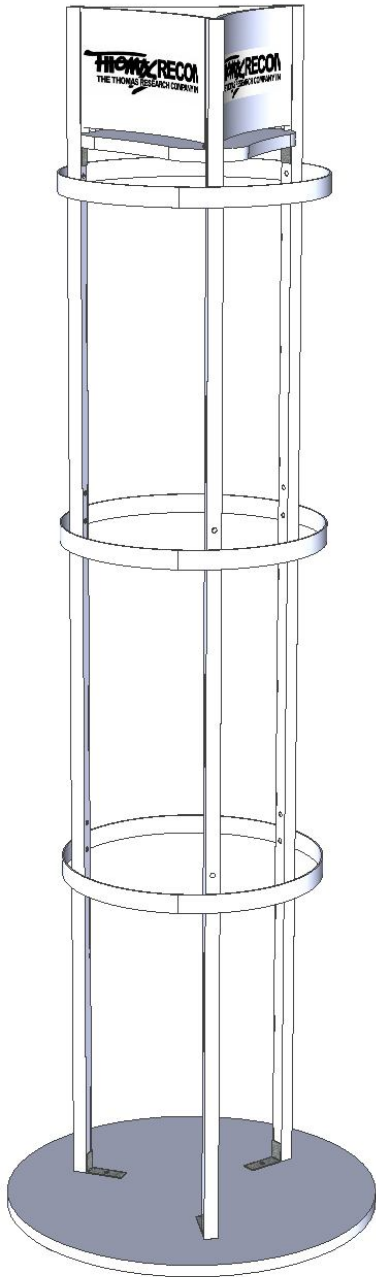

"HOOP" LISTELLO DISPLAY (HLD)

360 DEGREE SHOPPING
INCLUDES (3) SIGN PANEL HEADERS
STEEL FRAME CONSTRUCTION AND WOOD BASE
DISPLAY CAN BE MADE WITH MORE OR LESS LEVELS
DISPLAY CAN BE MADE LARGER DIAMETER OR SMALLER
WE MAKE THE BOARDS, YOU TELL US HOW MANY-
AND WHAT SIZE
DISPLAY CAN BE SHIPPED FLAT "KNOCK-DOWN" OR
FULLY ASSEMBLED AS SHOWN

WE CAN MAKE THIS DISPLAY IN MANY DIFFERENT SIZES, CONTACT US TO SEE HOW!