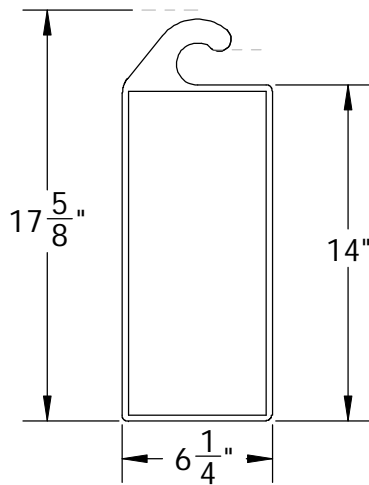

"HOOP" LISTELLO DISPLAY (HLD)

360 DEGREE SHOPPING
INCLUDES (3) SIGN PANEL HEADERS
STEEL FRAME CONSTRUCTION AND WOOD BASE
DISPLAY CAN BE MADE WITH MORE OR LESS LEVELS
DISPLAY CAN BE MADE LARGER DIAMETER OR SMALLER
WE MAKE THE BOARDS, YOU TELL US HOW MANY-
AND WHAT SIZE
DISPLAY CAN BE SHIPPED FLAT "KNOCK-DOWN" OR
FULLY ASSEMBLED AS SHOWN

WE CAN MAKE THIS DISPLAY IN MANY DIFFERENT SIZES, CONTACT US TO SEE HOW!