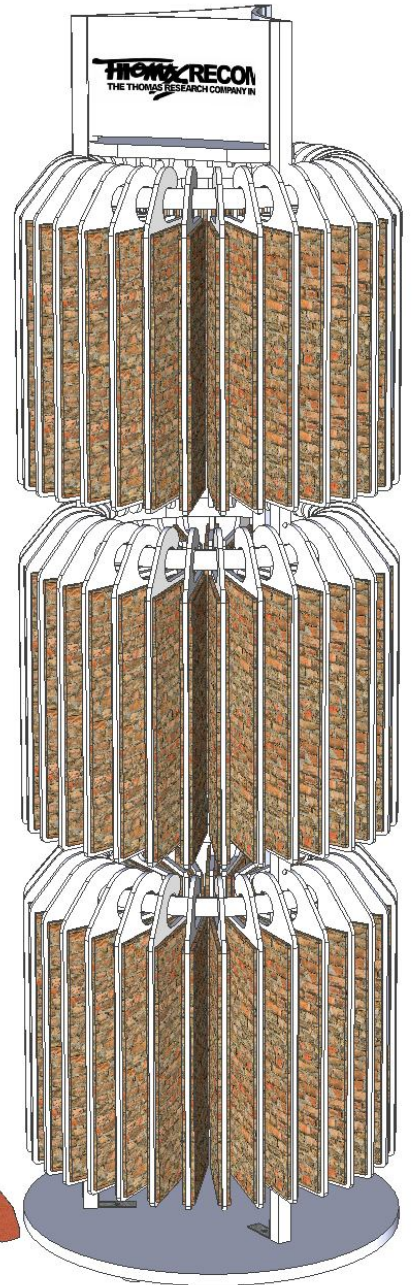

"HOOP" LISTELLO DISPLAY (HLD)

360 DEGREE SHOPPING
INCLUDES (3) SIGN PANEL HEADERS
STEEL FRAME CONSTRUCTION AND WOOD BASE
DISPLAY CAN BE MADE WITH MORE OR LESS LEVELS
DISPLAY CAN BE MADE LARGER DIAMETER OR SMALLER
WE MAKE THE BOARDS, YOU TELL US HOW MANY-
AND WHAT SIZE
DISPLAY CAN BE SHIPPED FLAT "KNOCK-DOWN" OR
FULLY ASSEMBLED AS SHOWN

WE CAN MAKE THIS DISPLAY IN MANY DIFFERENT SIZES, CONTACT US TO SEE HOW!