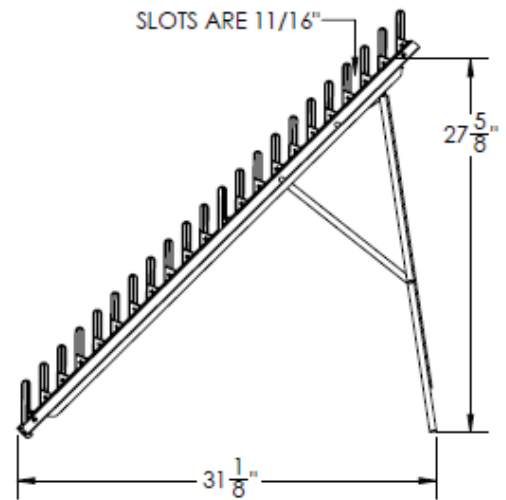

**HEAVY DUTY 21-COUNT
FOLDING FLOORING DISPLAY
ORDER # HDIFFD21**

IN-STOCK!!!

QTY: LESS THEN (5) **\$71.50/EACH**

QTY: (6) OR MORE **\$61.82/EACH**

QTY: (50) OR MORE **\$55.97/EACH**

(2) DISPLAYS PER CARTON.
CARTON SIZE IS 7 X 16 X 44" LONG.
EASILY SHIPS UPS WITH NO DAMAGE.

STEEL FRAME AND PLASTIC FINGERS. A VERY
LIGHTWEIGHT AND VERY STRONG DISPLAY

HOLDS 21 SAMPLES FROM 15X15 UP TO 24 X 24
AND UP TO 5/8" THICK OR 42 NARROW
SAMPLES FROM 6" TO 10" WIDE.

EASILY FOLDS DOWN FLAT LIKE A FOLDING CHAIR. GREAT
FOR TRADESHOWS AND FOR YOUR REPS TO CARRY IN
TO MEET WITH CLIENTS. GREAT FOR UPS, LIGHT TO SHIP,
SMALL TO SHIP AND SAVES YOU MONEY.