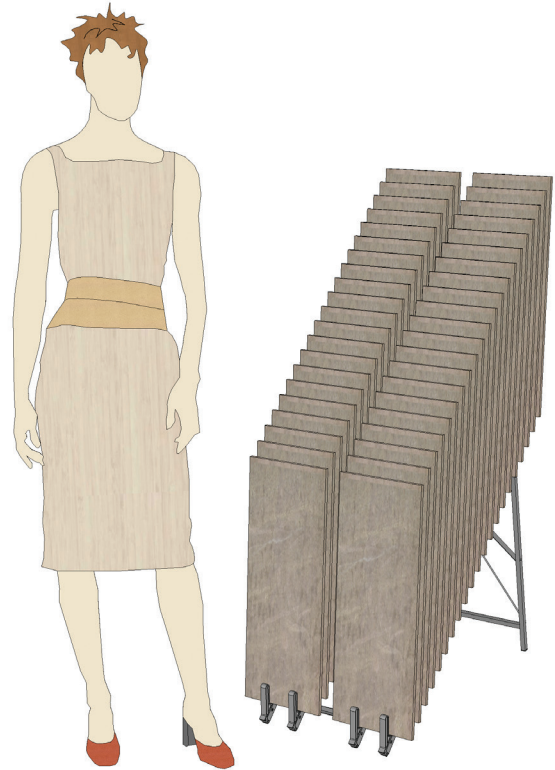

**HEAVY DUTY 21-COUNT
FOLDING FLOORING DISPLAY
ORDER # HDIFFD21**

IN-STOCK!!!

QTY: LESS THEN (5) **\$71.50/EACH**

QTY: (6) OR MORE **\$61.82/EACH**

QTY: (50) OR MORE **\$55.97/EACH**

(2) DISPLAYS PER CARTON.
CARTON SIZE IS 7 X 16 X 44" LONG.
EASILY SHIPS UPS WITH NO DAMAGE.

STEEL FRAME AND PLASTIC FINGERS. A VERY
LIGHTWEIGHT AND VERY STRONG DISPLAY

HOLDS 21 SAMPLES FROM 15X15 UP TO 24 X 24
AND UP TO 5/8" THICK OR 42 NARROW
SAMPLES FROM 6" TO 10" WIDE.

EASILY FOLDS DOWN FLAT LIKE A FOLDING CHAIR. GREAT
FOR TRADESHOWS AND FOR YOUR REPS TO CARRY IN
TO MEET WITH CLIENTS. GREAT FOR UPS, LIGHT TO SHIP,
SMALL TO SHIP AND SAVES YOU MONEY.