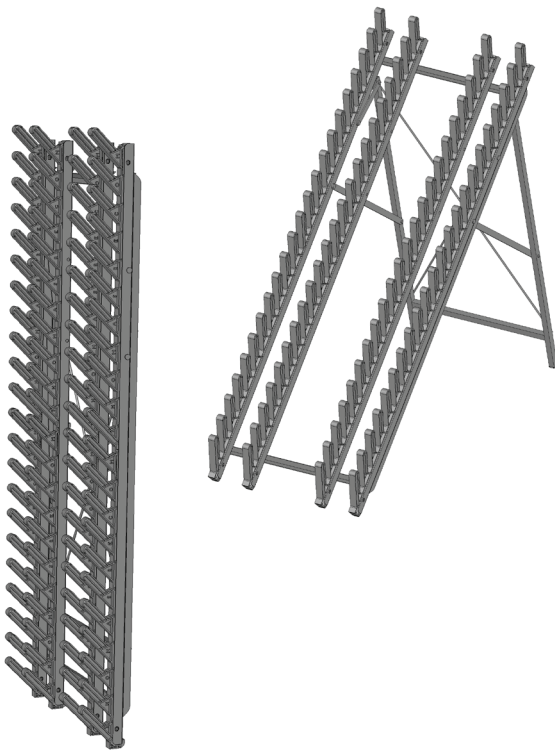

**HEAVY DUTY 21-COUNT
FOLDING FLOORING DISPLAY
ORDER # HDIFFD21**

IN-STOCK!!!

QTY: LESS THEN (5) **\$71.50/EACH**

QTY: (6) OR MORE **\$61.82/EACH**

QTY: (50) OR MORE **\$55.97/EACH**

(2) DISPLAYS PER CARTON.
CARTON SIZE IS 7 X 16 X 44" LONG.
EASILY SHIPS UPS WITH NO DAMAGE.

STEEL FRAME AND PLASTIC FINGERS. A VERY
LIGHTWEIGHT AND VERY STRONG DISPLAY

HOLDS 21 SAMPLES FROM 15X15 UP TO 24 X 24
AND UP TO 5/8" THICK OR 42 NARROW
SAMPLES FROM 6" TO 10" WIDE.

EASILY FOLDS DOWN FLAT LIKE A FOLDING CHAIR. GREAT
FOR TRADESHOWS AND FOR YOUR REPS TO CARRY IN
TO MEET WITH CLIENTS. GREAT FOR UPS, LIGHT TO SHIP,
SMALL TO SHIP AND SAVES YOU MONEY.