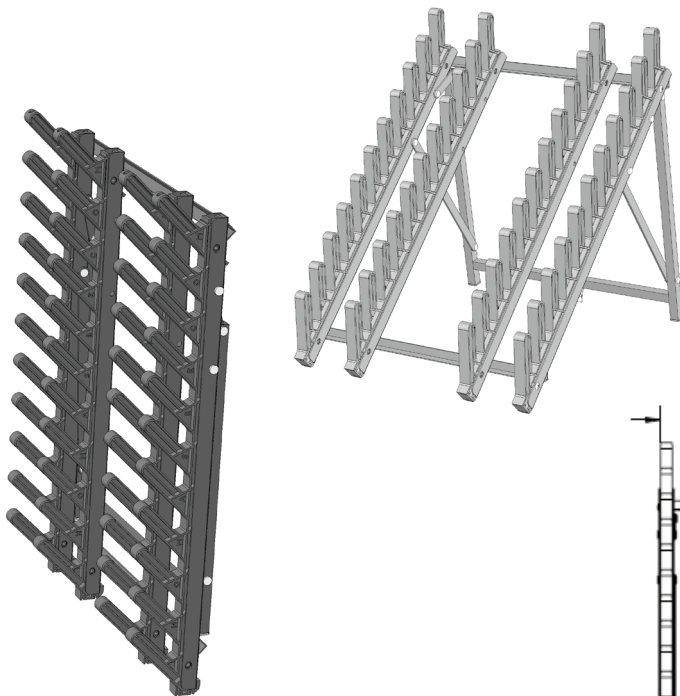

**HEAVY DUTY 10-COUNT
FOLDING FLOORING DISPLAY
ORDER # HDIFFD10**

IN-STOCK!!!

QTY: LESS THEN (5) **\$47.50/EACH**

QTY: (6) OR MORE **\$37.82/EACH**

QTY: (50) OR MORE **\$31.97/EACH**

(2) DISPLAYS PER CARTON.

CARTON SIZE IS 6X16X23" LONG. X 18LBS

EASILY SHIPS UPS WITH NO DAMAGE.

STEEL FRAME AND PLASTIC FINGERS. A VERY
LIGHTWEIGHT AND VERY STRONG DISPLAY

HOLDS 10 SAMPLES FROM
15X15 UP TO 24 X 24 AND
UP TO 5/8" THICK OR 20 NARROW
SAMPLES FROM 6" TO 10" WIDE.

EASILY FOLDS DOWN FLAT LIKE A FOLDING
CHAIR. GREAT FOR TRADESHOWS AND FOR
YOUR REPS TO CARRY IN TO MEET WITH
CLIENTS. GREAT FOR UPS, LIGHT TO SHIP,
SMALL TO SHIP AND SAVES YOU MONEY.