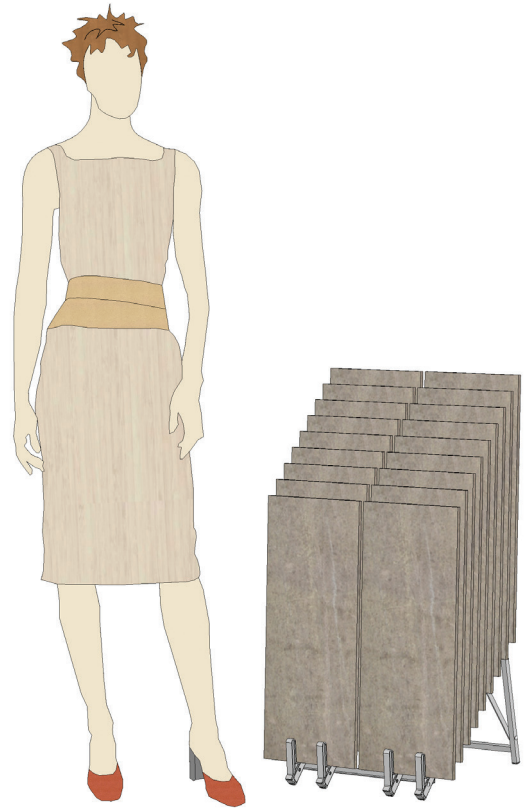

**HEAVY DUTY 10-COUNT
FOLDING FLOORING DISPLAY
ORDER # HDIFFD10**

IN-STOCK!!!

QTY: LESS THEN (5) **\$47.50/EACH**

QTY: (6) OR MORE **\$37.82/EACH**

QTY: (50) OR MORE **\$31.97/EACH**

(2) DISPLAYS PER CARTON.

CARTON SIZE IS 6X16X23" LONG. X 18LBS

EASILY SHIPS UPS WITH NO DAMAGE.

STEEL FRAME AND PLASTIC FINGERS. A VERY
LIGHTWEIGHT AND VERY STRONG DISPLAY

HOLDS 10 SAMPLES FROM
15X15 UP TO 24 X 24 AND
UP TO 5/8" THICK OR 20 NARROW
SAMPLES FROM 6" TO 10" WIDE.

EASILY FOLDS DOWN FLAT LIKE A FOLDING
CHAIR. GREAT FOR TRADESHOWS AND FOR
YOUR REPS TO CARRY IN TO MEET WITH
CLIENTS. GREAT FOR UPS, LIGHT TO SHIP,
SMALL TO SHIP AND SAVES YOU MONEY.