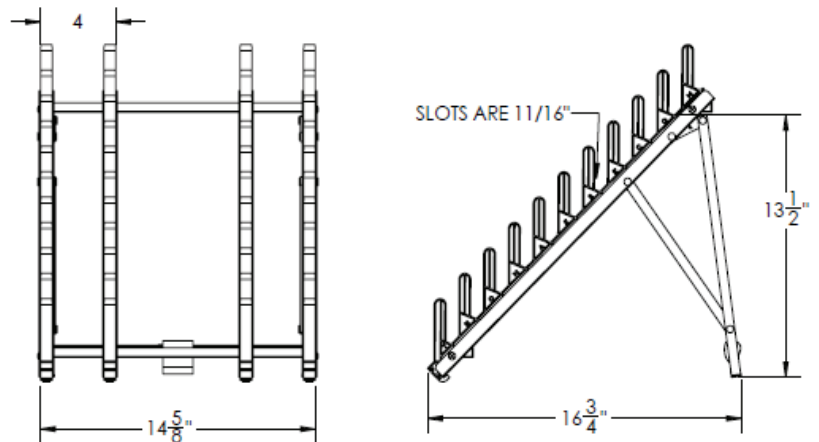

**HEAVY DUTY 10-COUNT
FOLDING FLOORING DISPLAY
ORDER # HDIFFD10**

IN-STOCK!!!

QTY: LESS THEN (5) **\$47.50/EACH**

QTY: (6) OR MORE **\$37.82/EACH**

QTY: (50) OR MORE **\$31.97/EACH**

(2) DISPLAYS PER CARTON.

CARTON SIZE IS 6X16X23" LONG. X 18LBS

EASILY SHIPS UPS WITH NO DAMAGE.

STEEL FRAME AND PLASTIC FINGERS. A VERY
LIGHTWEIGHT AND VERY STRONG DISPLAY

HOLDS 10 SAMPLES FROM
15X15 UP TO 24 X 24 AND
UP TO 5/8" THICK OR 20 NARROW
SAMPLES FROM 6" TO 10" WIDE.