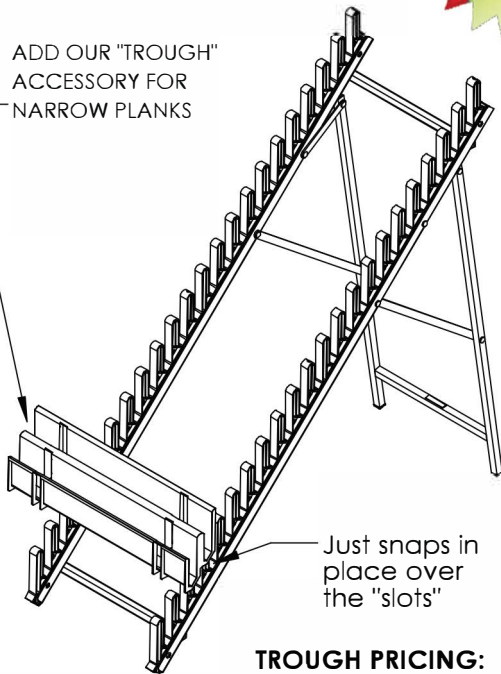

## PRICING:

LESS THAN 5:\$46.25/EACH  
6 OR MORE:\$42.50/EACH  
50 OR MORE:\$40.00/EACH

LEGS FOLD FLAT

HOLD 21 SAMPLES FROM 11X11 UP TO 24X24 AND UP TO 5/8" THICK.

STEEL FRAME AND PLASTIC FINGERS. A VERY LIGHTWEIGHT AND VERY STRONG DISPLAY. ONLY 9 LBS.

FOLDS DOWN FLAT LIKE A FOLDING CHAIR. GREAT FOR TRADE SHOWS, GREAT TO SHIP UPS. LIGHT TO SHIP, SMALL TO SHIP SAVES YOU MONEY.

### IN-STOCK!!!

ADD OUR "TROUGH" ACCESSORY FOR NARROW PLANKS

Just snaps in place over the "slots"

TROUGH PRICING: \$3.50/EACH

SLOTS ARE 11/16"

1-800-973-2660

www.ThomasRECOM.com

EMAIL: Mike@ThomasRECOM.com