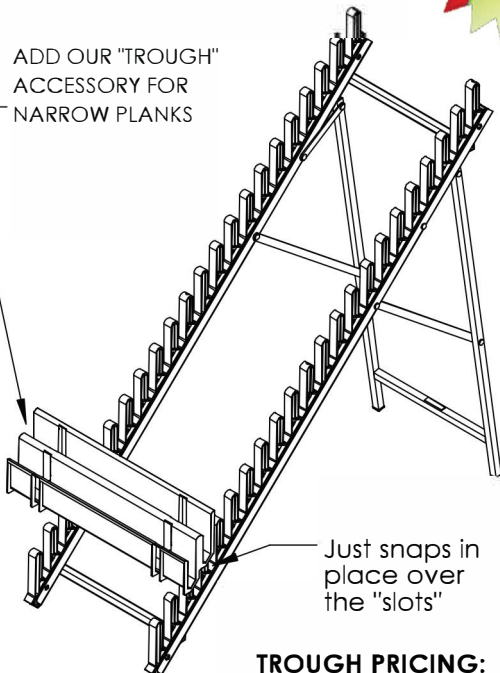

LEGS FOLD FLAT

FOLDS DOWN FLAT LIKE A FOLDING CHAIR. GREAT FOR TRADE SHOWS, GREAT TO SHIP UPS. LIGHT TO SHIP, SMALL TO SHIP SAVES YOU MONEY.

### IN-STOCK!!!

(2) DISPLAYS/CARTON. CARTON SIZE IS 7X14X44 LONG EASILY SHIPS UPS WITH NO DAMAGE.

ADD OUR "TROUGH" ACCESSORY FOR NARROW PLANKS

Just snaps in place over the "slots"

TROUGH PRICING: \$3.50/EACH