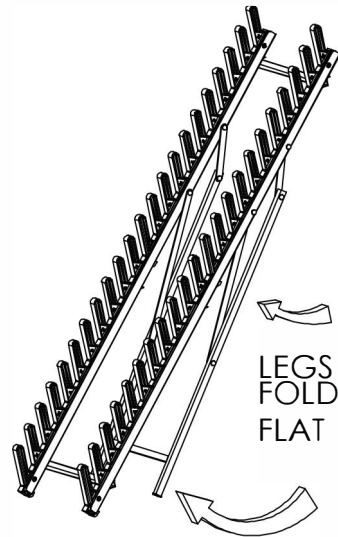

## PRICING:

LESS THAN (5): \$52.00/EACH  
(6) OR MORE: \$50.00/EACH  
(50) OR MORE: \$47.00/EACH

HOLD 21 SAMPLES FROM 12X12 UP TO 12X24 AND UP TO 5/8" THICK.

STEEL FRAME AND PLASTIC FINGERS. A VERY LIGHTWEIGHT AND VERY STRONG DISPLAY. ONLY 15 LBS.

LEGS FOLD FLAT

FOLDS DOWN FLAT LIKE A FOLDING CHAIR. GREAT FOR TRADE SHOWS, GREAT TO SHIP UPS. LIGHT TO SHIP, SMALL TO SHIP SAVES YOU MONEY.

### IN-STOCK!!!

(2) DISPLAYS/CARTON. CARTON SIZE IS 7X14X44 LONG EASILY SHIPS UPS WITH NO DAMAGE.

ADD OUR "TROUGH" ACCESSORY FOR NARROW PLANKS

Just snaps in place over the "slots"

TROUGH PRICING: \$3.50/EACH