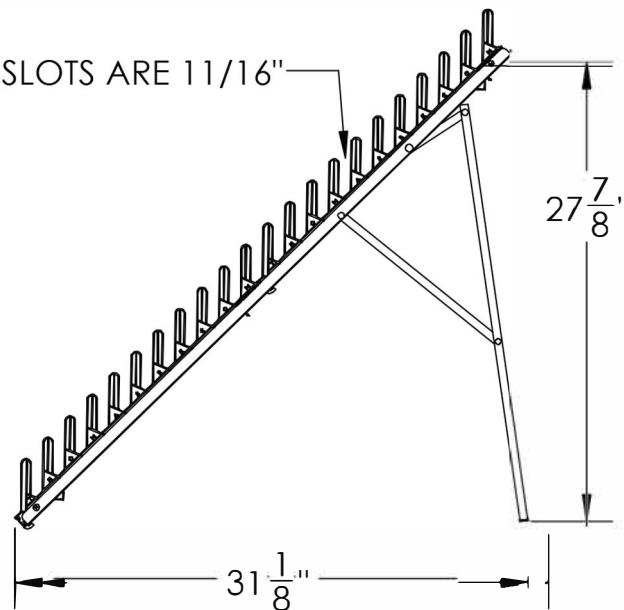

1-800-973-2660

www.ThomasRECOM.com

EMAIL: Mike@ThomasRECOM.com

714 Concordia Blvd. Pensacola, FL 32505