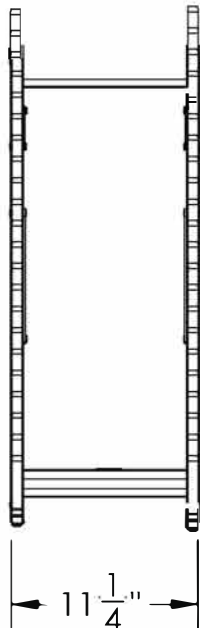

1-800-973-2660

www.ThomasRECOM.com

EMAIL: Mike@ThomasRECOM.com

714 Concordia Blvd. Pensacola, FL 32505