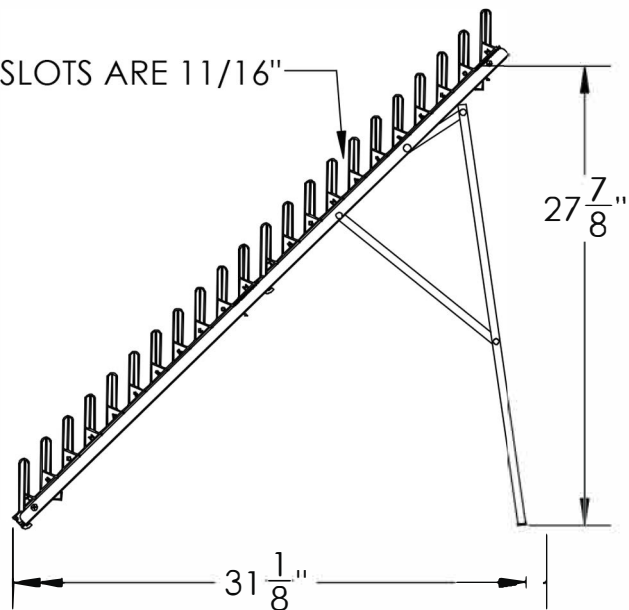

### IN-STOCK!!!

ADD OUR "TROUGH" ACCESSORY FOR NARROW PLANKS

Just snaps in place over the "slots"

TROUGH PRICING: \$3.50/EACH

SLOTS ARE 11/16"

1-800-973-2660

www.ThomasRECOM.com

EMAIL: Mike@ThomasRECOM.com