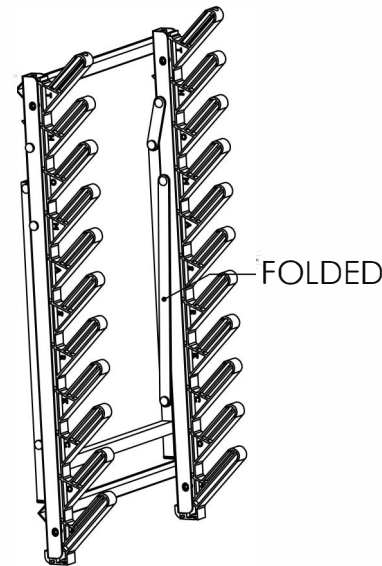

10-COUNT FOLDING FLOORING DISPLAY

IN-STOCK!!!

LESS THAN (5): \$31.00/EACH
(6) OR MORE: \$29.00/EACH
(50) OR MORE: \$26.00/EACH

HOLD 10 SAMPLES FROM 11X11 UP TO 24X24 AND UP TO 5/8" THICK.

STEEL FRAME AND PLASTIC FINGERS. A VERY LIGHTWEIGHT AND VERY STRONG DISPLAY. ONLY 4-1/2 LBS/EACH

(2) DISPLAYS/CARTON. CARTON SIZE IS 7x14x24" LONG. EASILY SHIPS UPS WITH NO DAMAGE

FOLDS DOWN FLAT LIKE A FOLDING CHAIR. GREAT FOR TRADE SHOWS, GREAT TO SHIP UPS. LIGHT TO SHIP, SMALL TO SHIP SAVES YOU MONEY.

SLOTS ARE 1 1/16"