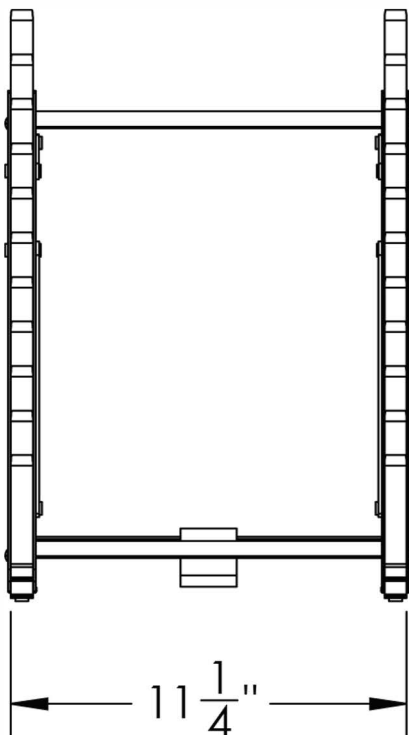

10-COUNT FOLDING FLOORING DISPLAY

IN-STOCK!!!

LESS THAN (5): \$31.00/EACH
(6) OR MORE: \$29.00/EACH
(50) OR MORE: \$26.00/EACH

HOLD 10 SAMPLES FROM 11X11 UP TO 24X24 AND UP TO 5/8" THICK.

STEEL FRAME AND PLASTIC FINGERS. A VERY LIGHTWEIGHT AND VERY STRONG DISPLAY. ONLY 4-1/2 LBS/EACH

(2) DISPLAYS/CARTON. CARTON SIZE IS 7x14x24" LONG. EASILY SHIPS UPS WITH NO DAMAGE

FOLDS DOWN FLAT LIKE A FOLDING CHAIR. GREAT FOR TRADE SHOWS, GREAT TO SHIP UPS. LIGHT TO SHIP, SMALL TO SHIP SAVES YOU MONEY.

SLOTS ARE 1 1/16"