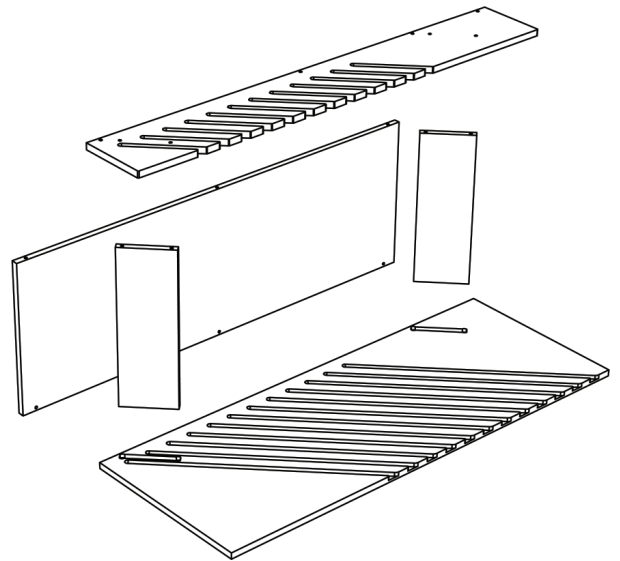

**12 SLOT MULTI-PURPOSE COMB DISPLAY  
 HOLDS (12) SAMPLES  
 (WHITE) ORDER# 12SCOMB1356WHTRT  
 DAL TILE PART#9999481828**

QTY: (1-5) PACKED 1/CTN \$150.00/EACH  
 QTY: (6-30) PACKED 1/CTN \$125.00/EACH  
 QTY: (31 +) CALL FOR PRICING

SCREWS  
 TOGETHER AS  
 SHOWN

HOLDS (12) SAMPLES, SIZES 24" X 48"  
 HOLDS SAMPLES UP TO 1/2" THICK.  
 WHITE WITH WHITE PAINTED EDGES  
 LEFT OR RIGHT VERSIONS AVAILABLE  
 WE CAN MAKE OTHER SIZE SLOTS  
 WEIGHT" 30LBS