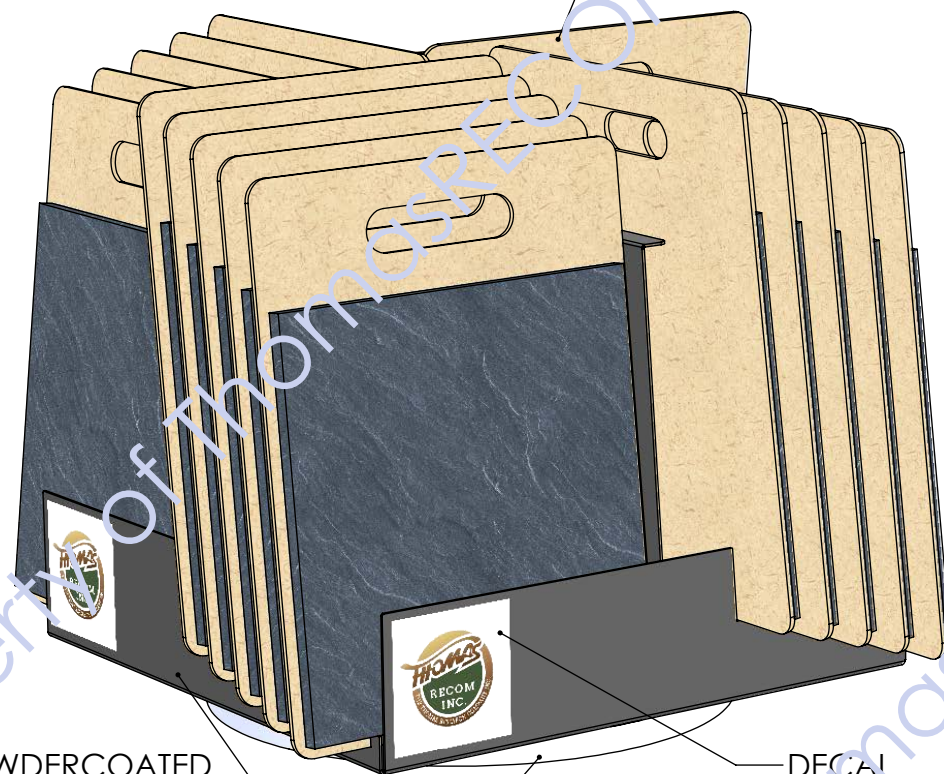

Ø 24 3/8"

10X13 HAND BOARDS

POWDERCOATED FINISH

DECAL

ON ROTATING BASE

LAZY SUSAN MECHANISM

ALL SHEET-METAL CONSTRUCTION

BOARD SUPPORT RISER