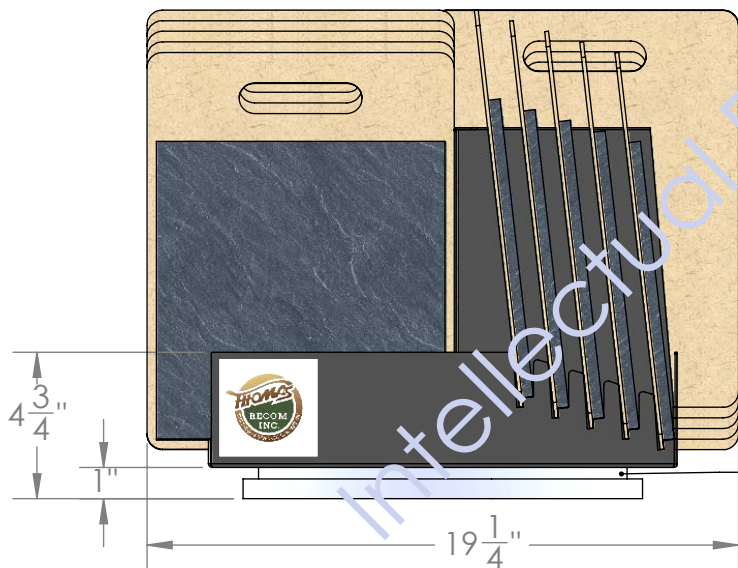

Ø 24 3/8"

10X13 HAND BOARDS

POWDERCOATED FINISH

DECAL

ON ROTATING BASE

LAZY SUSAN MECHANISM

ALL SHEET-METAL CONSTRUCTION

BOARD SUPPORT RISER