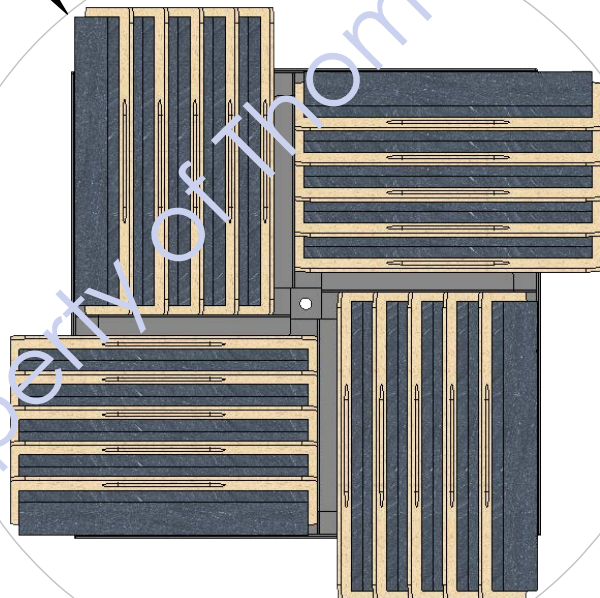

Ø 24 3/8"

10X13 HAND BOARDS

POWDERCOATED FINISH

DECAL

ON ROTATING BASE

LAZY SUSAN MECHANISM

ALL SHEET-METAL CONSTRUCTION

BOARD SUPPORT RISER