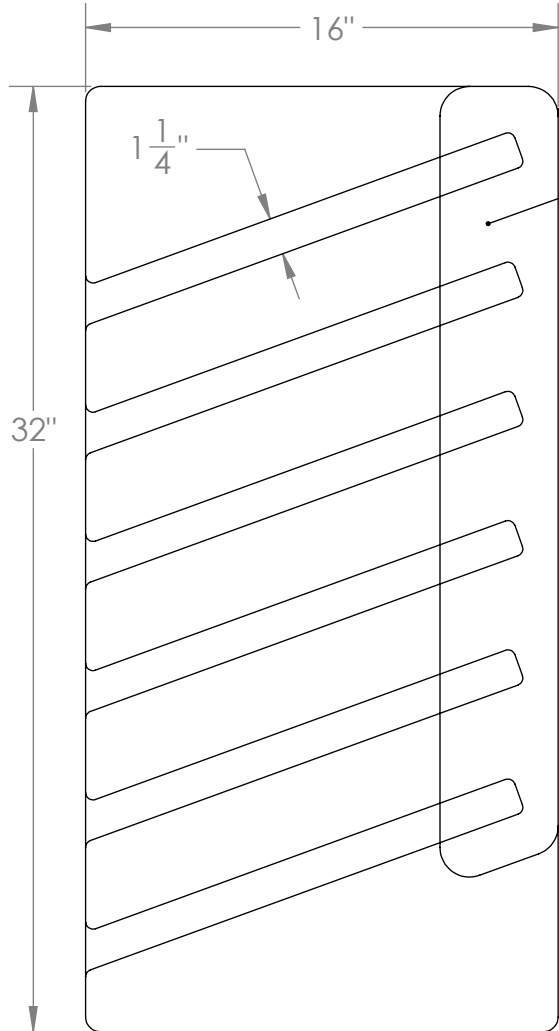

TOP VIEW

Back

BLACK MDF WITH BLACK PAINTED EDGES

15-3/4" WIDE X 59" TALL

BLACK MDF WITH BLACK PAINTED EDGES

LOGO CAN GO HERE IF YOU CHOOSE

FRONT VIEW

RUNNER STRIPS ON BOTTOM

RUNNER STRIPS ON BOTTOM

BOTTOM VIEW