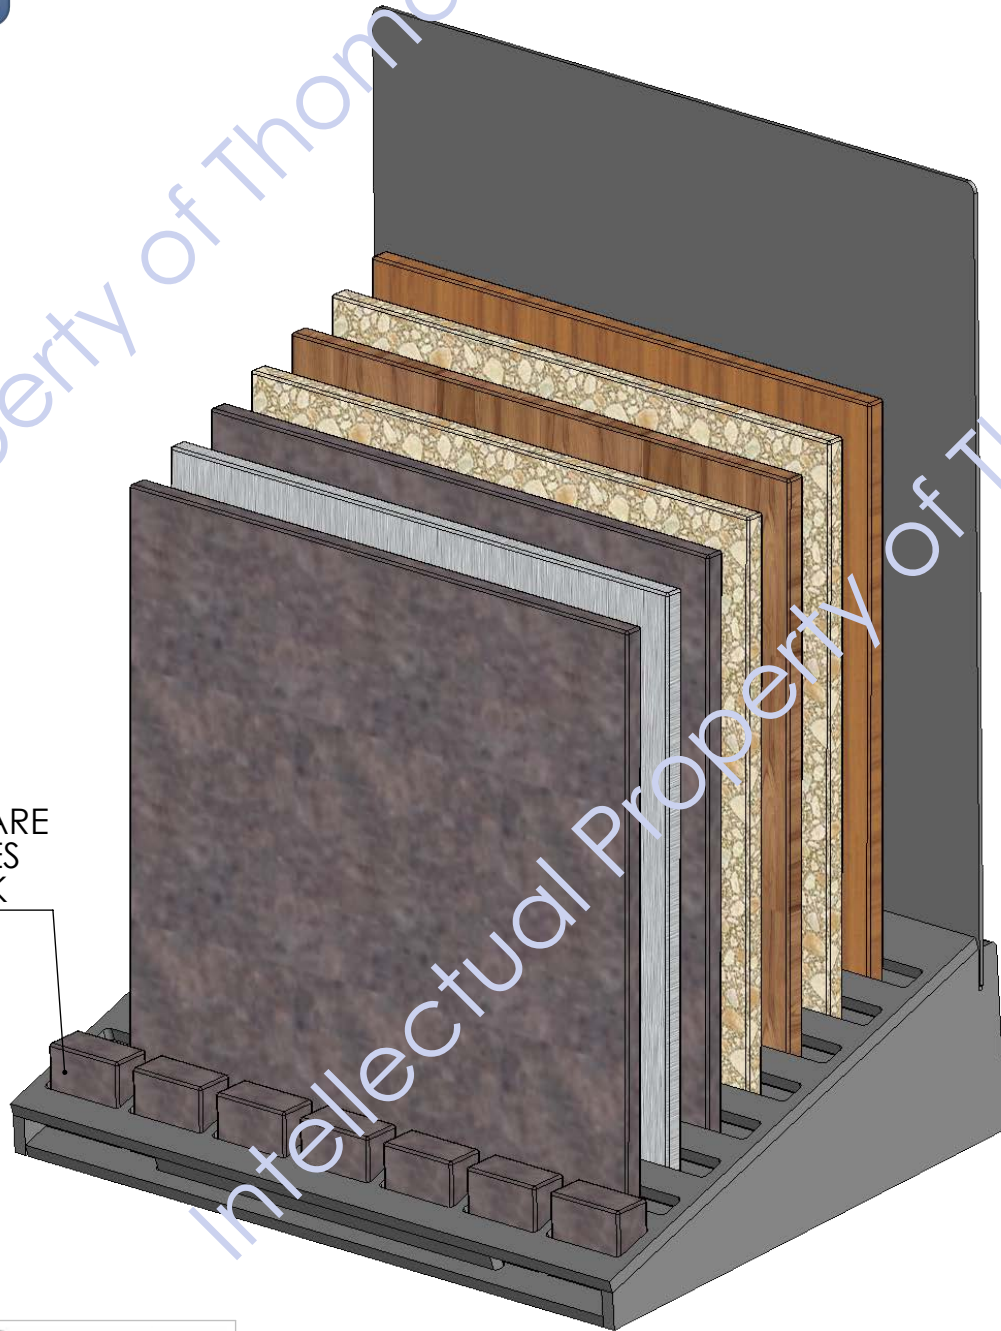

Back

4" SQUARE
SAMPLES
2" THICK

REMOVABLE SIGN
PANEL 1/4" THICK
SLIDES IN PLACE

ALL 5/8" THICK BLACK MDF