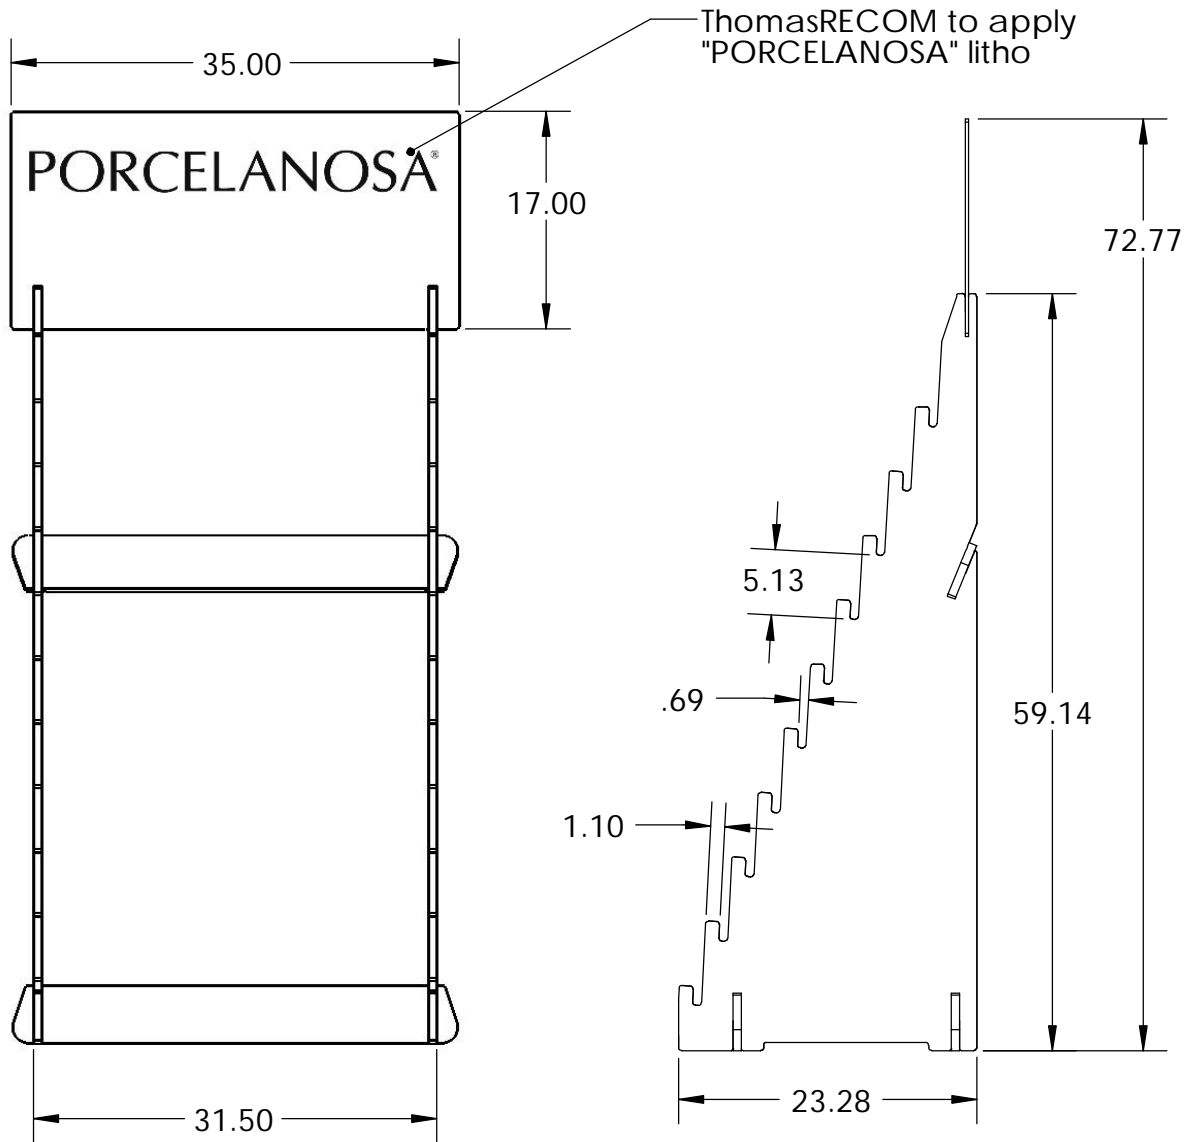

Back

ALL WHITE MDF WITH
WHITE PAINTED EDGES