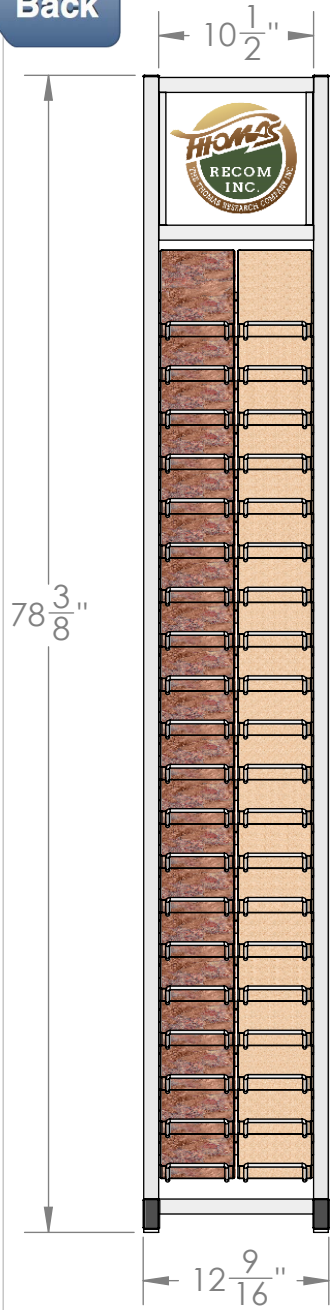

Back

BLACK WRINKLE FINISH
 ALL STEEL CONSTRUCTION
 PLASTIC LEVELOR GLIDES
 20 SHELVES
 FULLY WELDED
 SAMPLES ARE 5X10X1" THICK

CURVED SIGN