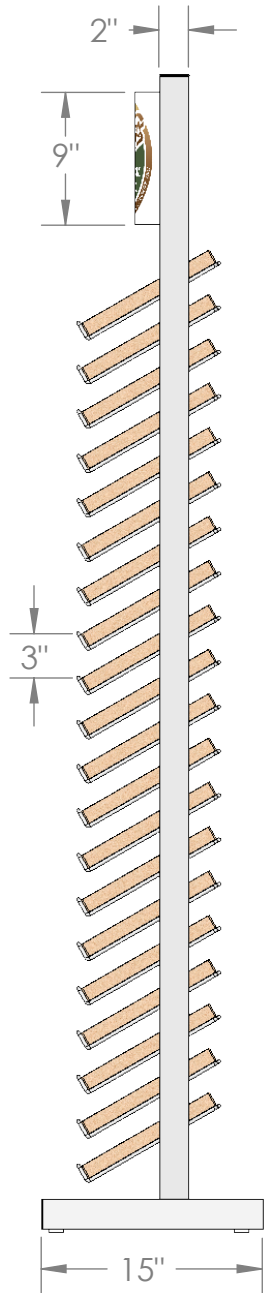

Back

BLACK WRINKLE FINISH
 ALL STEEL CONSTRUCTION
 PLASTIC LEVELOR GLIDES
 20 SHELVES
 FULLY WELDED
 SAMPLES ARE 5X10X1" THICK

CURVED SIGN