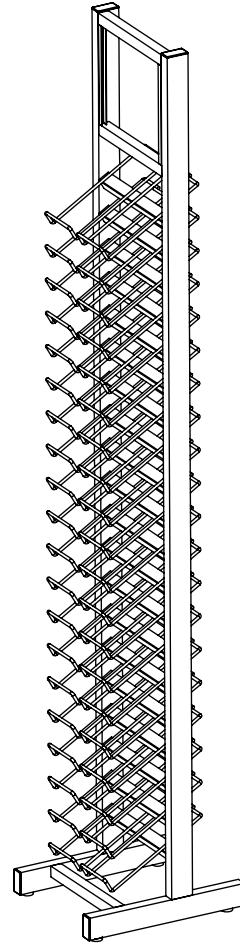

Back

BLACK WRINKLE FINISH
 ALL STEEL CONSTRUCTION
 PLASTIC LEVELOR GLIDES
 20 SHELVES
 FULLY WELDED
 SAMPLES ARE 5X10X1" THICK

CURVED SIGN