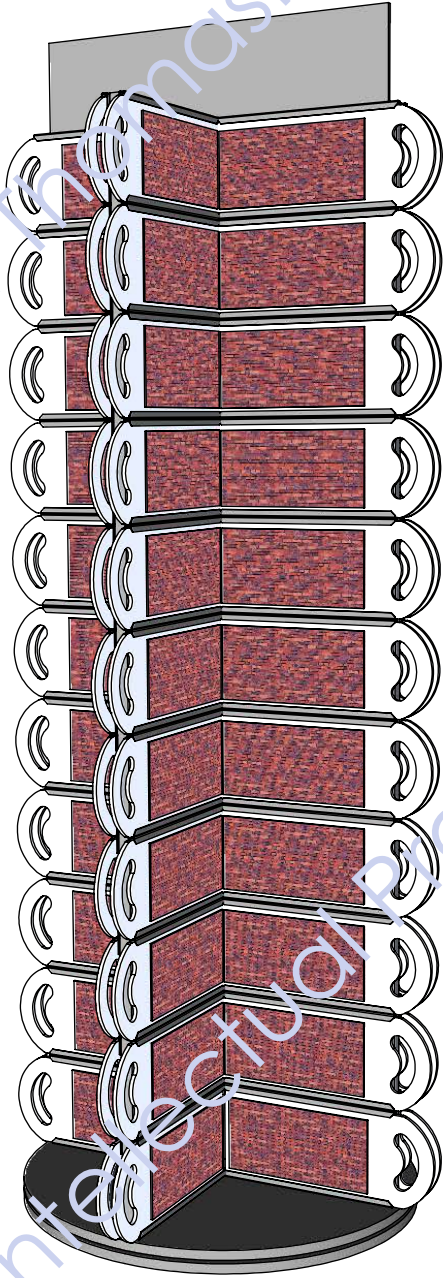

Back

26" DIAMETER  
4-WINGS  
BOARDS: 6" TALL X 14.5" WIDE  
SAMPLE SPACE IS 4-3/4" X 12"  
ACCEPTS 88 BOARDS  
DOUBLE SIDED TOP SIGN  
ROTATES ON BASE  
STEEL TUBE FRAME  
SHEETMETAL CHANNELS  
DURABLE BLACK FINISH  
BASE IS DURABLE MDF