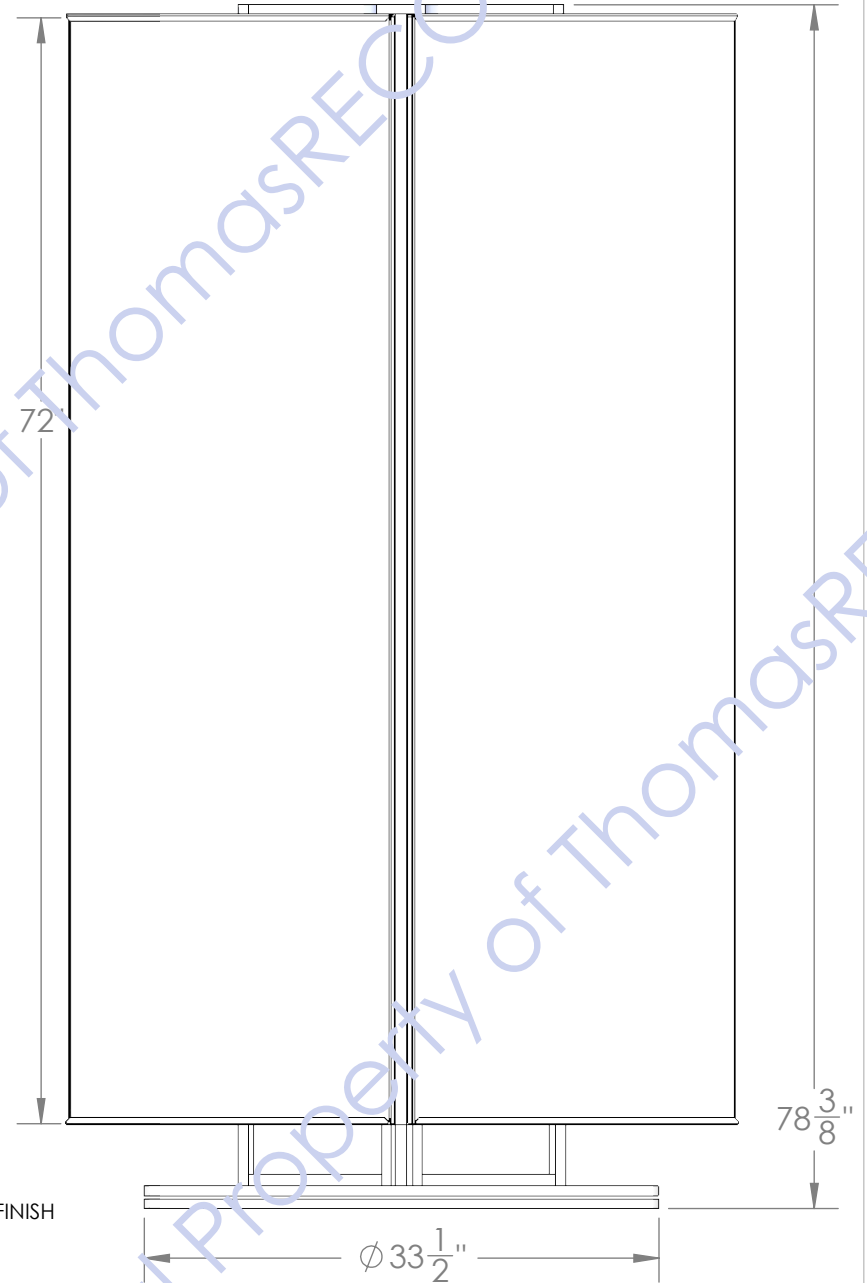

Back

ALL WHITE, INCLUDES WHITE MDF BOARDS W/PAINTED EDGES

33-1/2" DIAMETER BASE
3-WINGS
BOARDS: 72" TALL X 24" WIDE
ACCEPTS 6 BOARDS
ROTATES ON WHITE BASE
STEEL TUBE FRAME
SHEETMETAL CHANNELS
DURABLE WHITE POWDERCOAT FINISH
BASE IS DURABLE MDF

THE ELEVATED LOOK