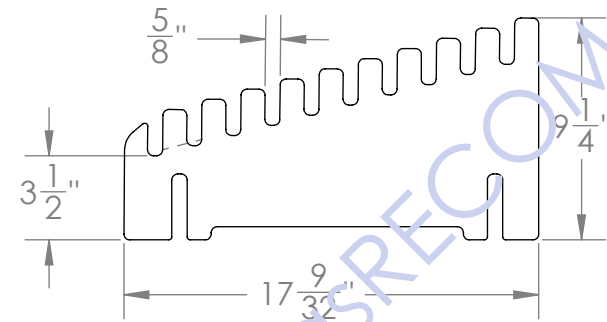

Back

BLACK MDF, 5/8" THICK
BLACK PAINTED EDGES

SAMPLE
SIZE DEPICTED:
6X40X1/2" THICK