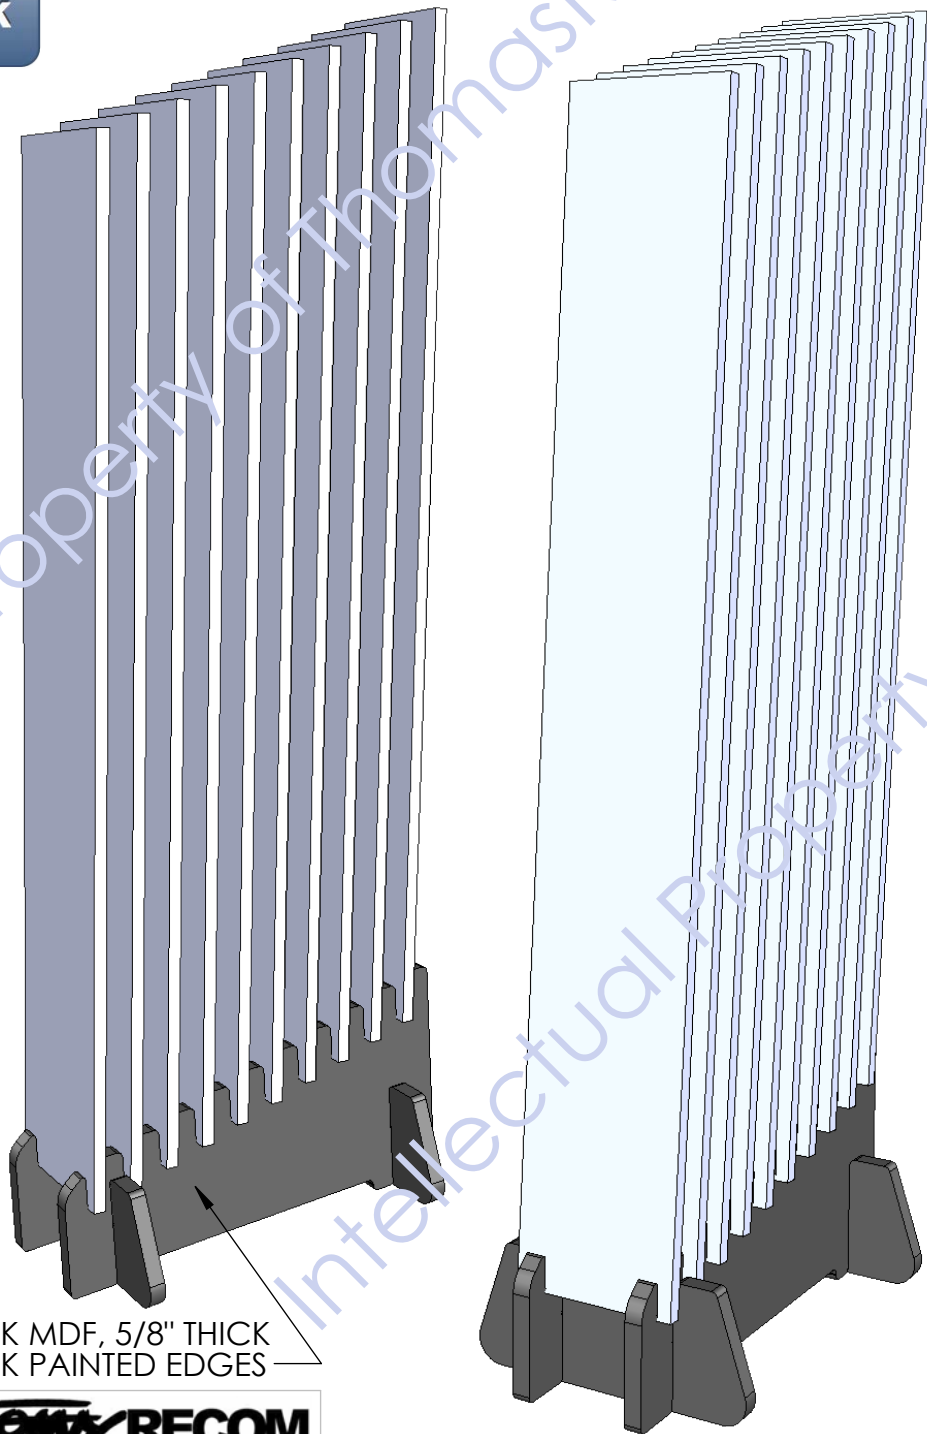

Back

BLACK MDF, 5/8" THICK
BLACK PAINTED EDGES

SAMPLE
SIZE DEPICTED:
6X40X1/2" THICK