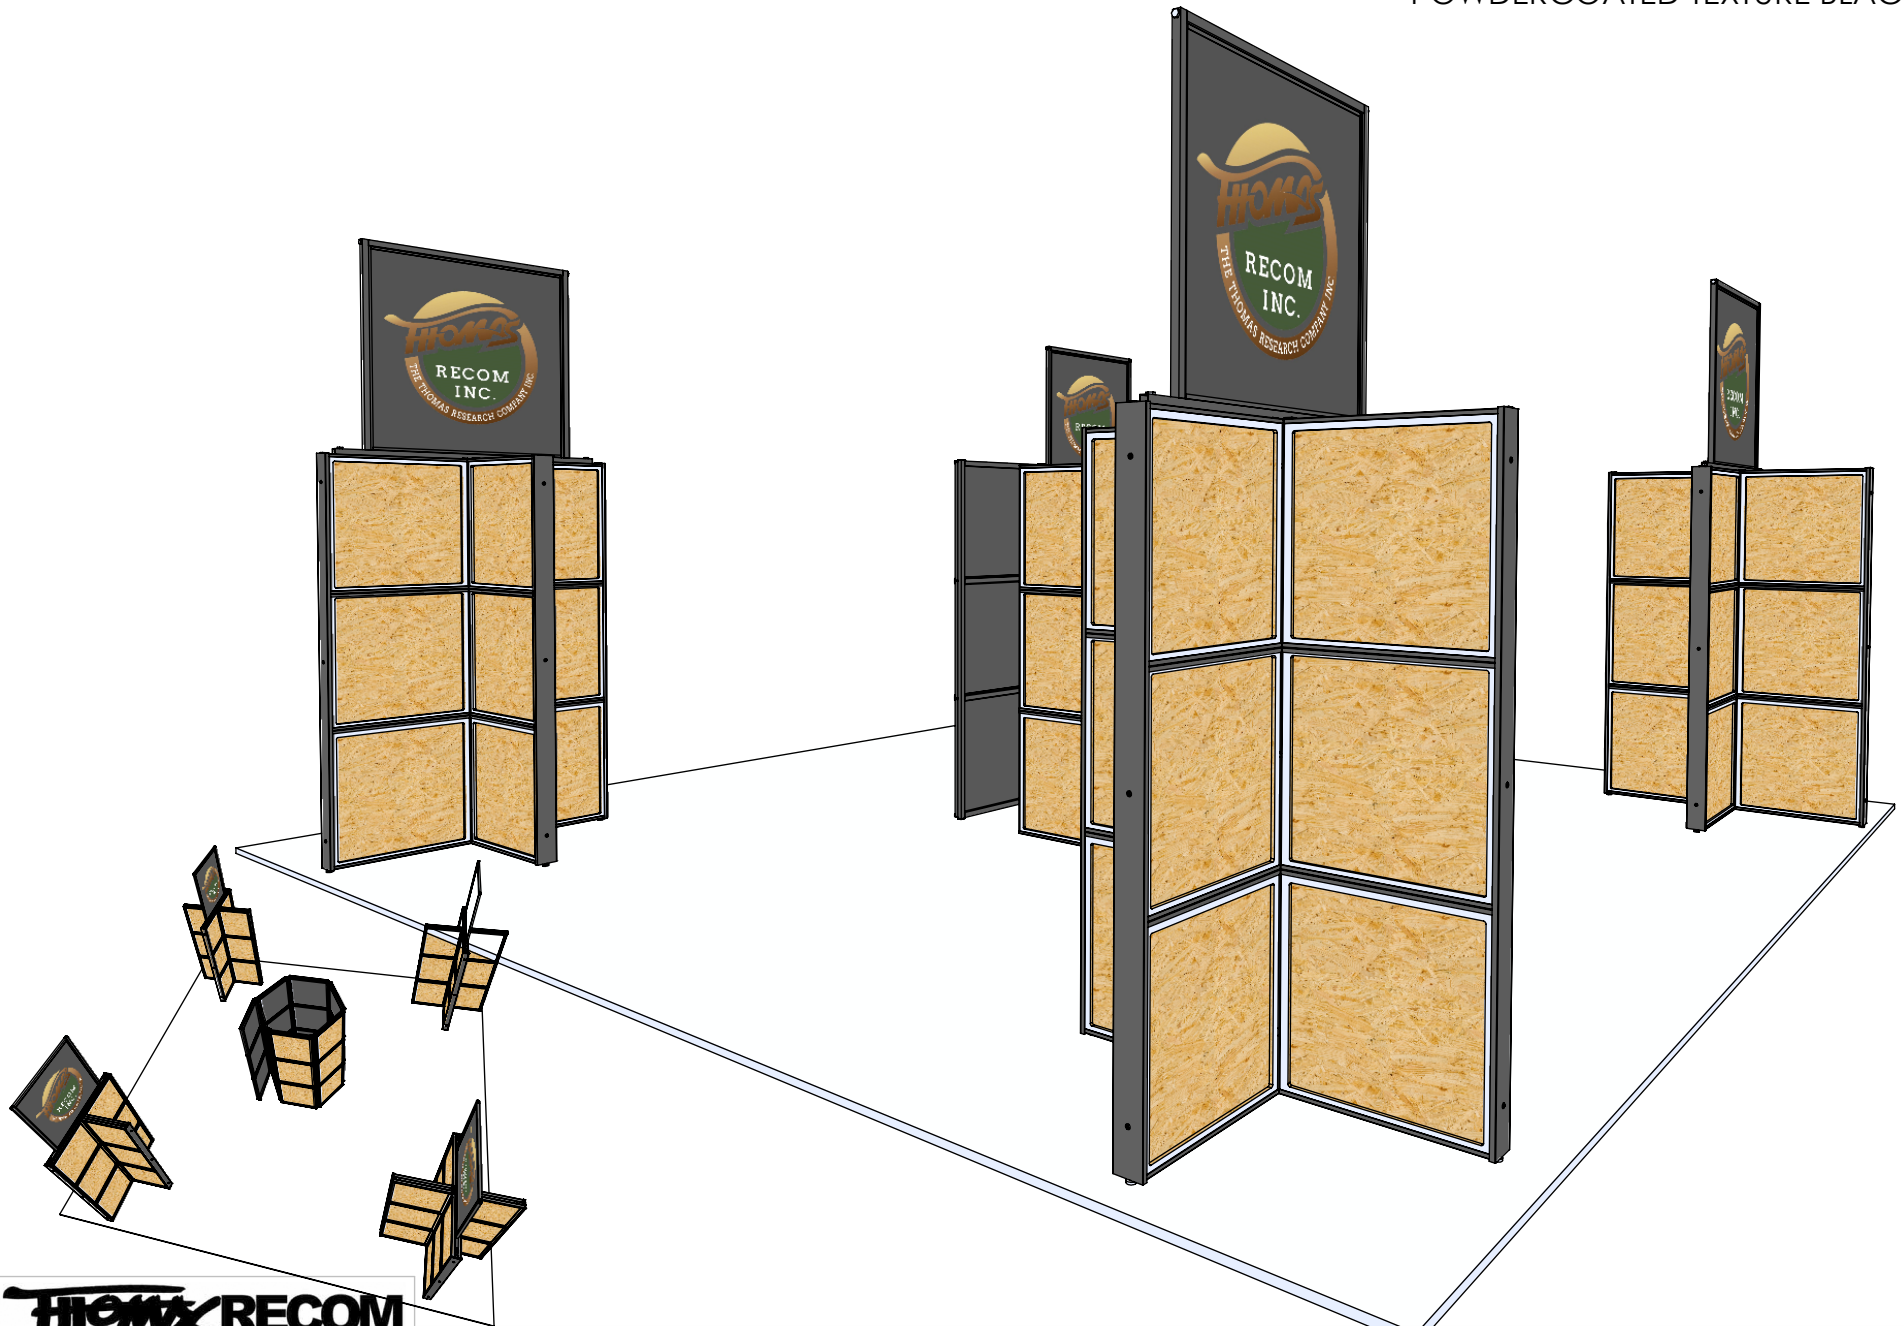

TOWERS ARE ALL 1" STEEL TUBE  
AND 18 GAUGE SHEETMETAL ALL  
POWDERCOATED TEXTURE BLACK

CHANNEL HAS 1-1/8" I.D.