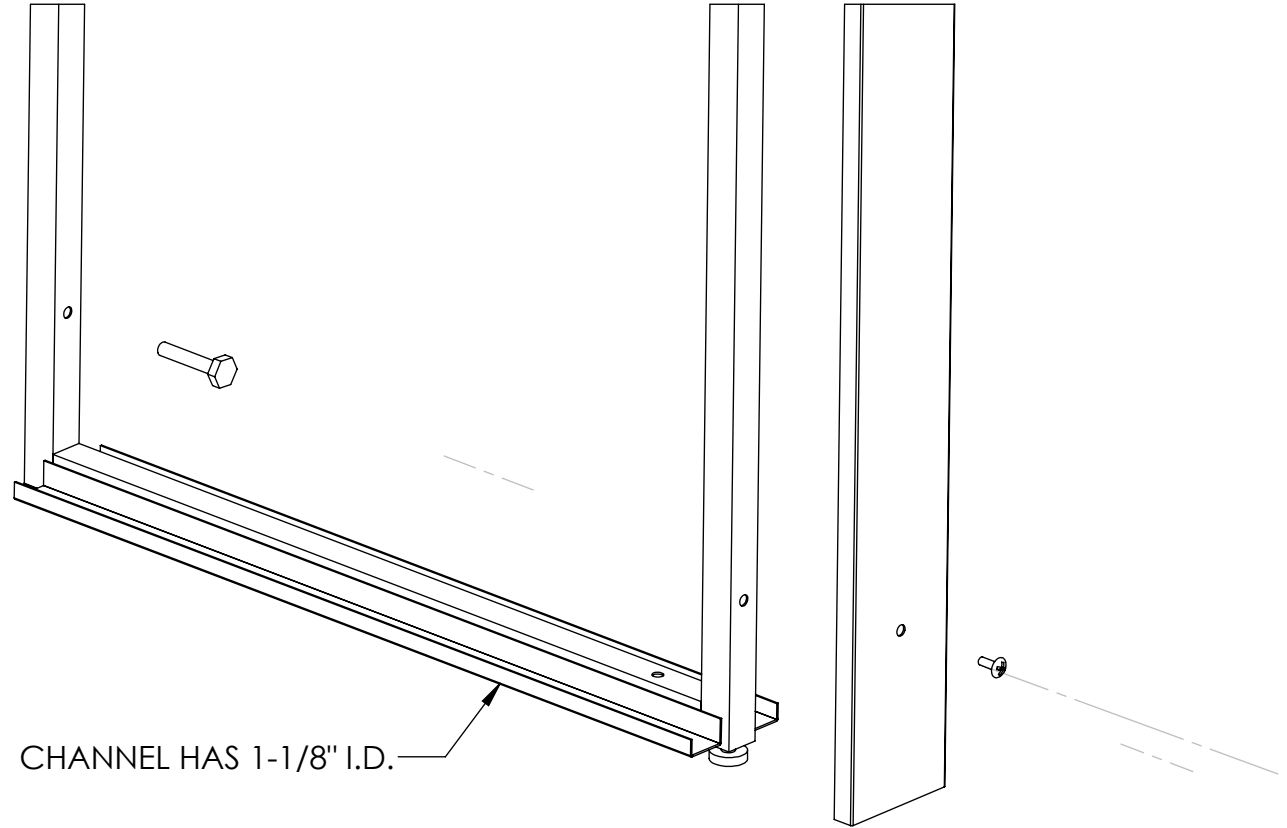

TOWERS ARE ALL 1" STEEL TUBE  
AND 18 GAUGE SHEETMETAL ALL  
POWDERCOATED TEXTURE BLACK

CHANNEL HAS 1-1/8" I.D.