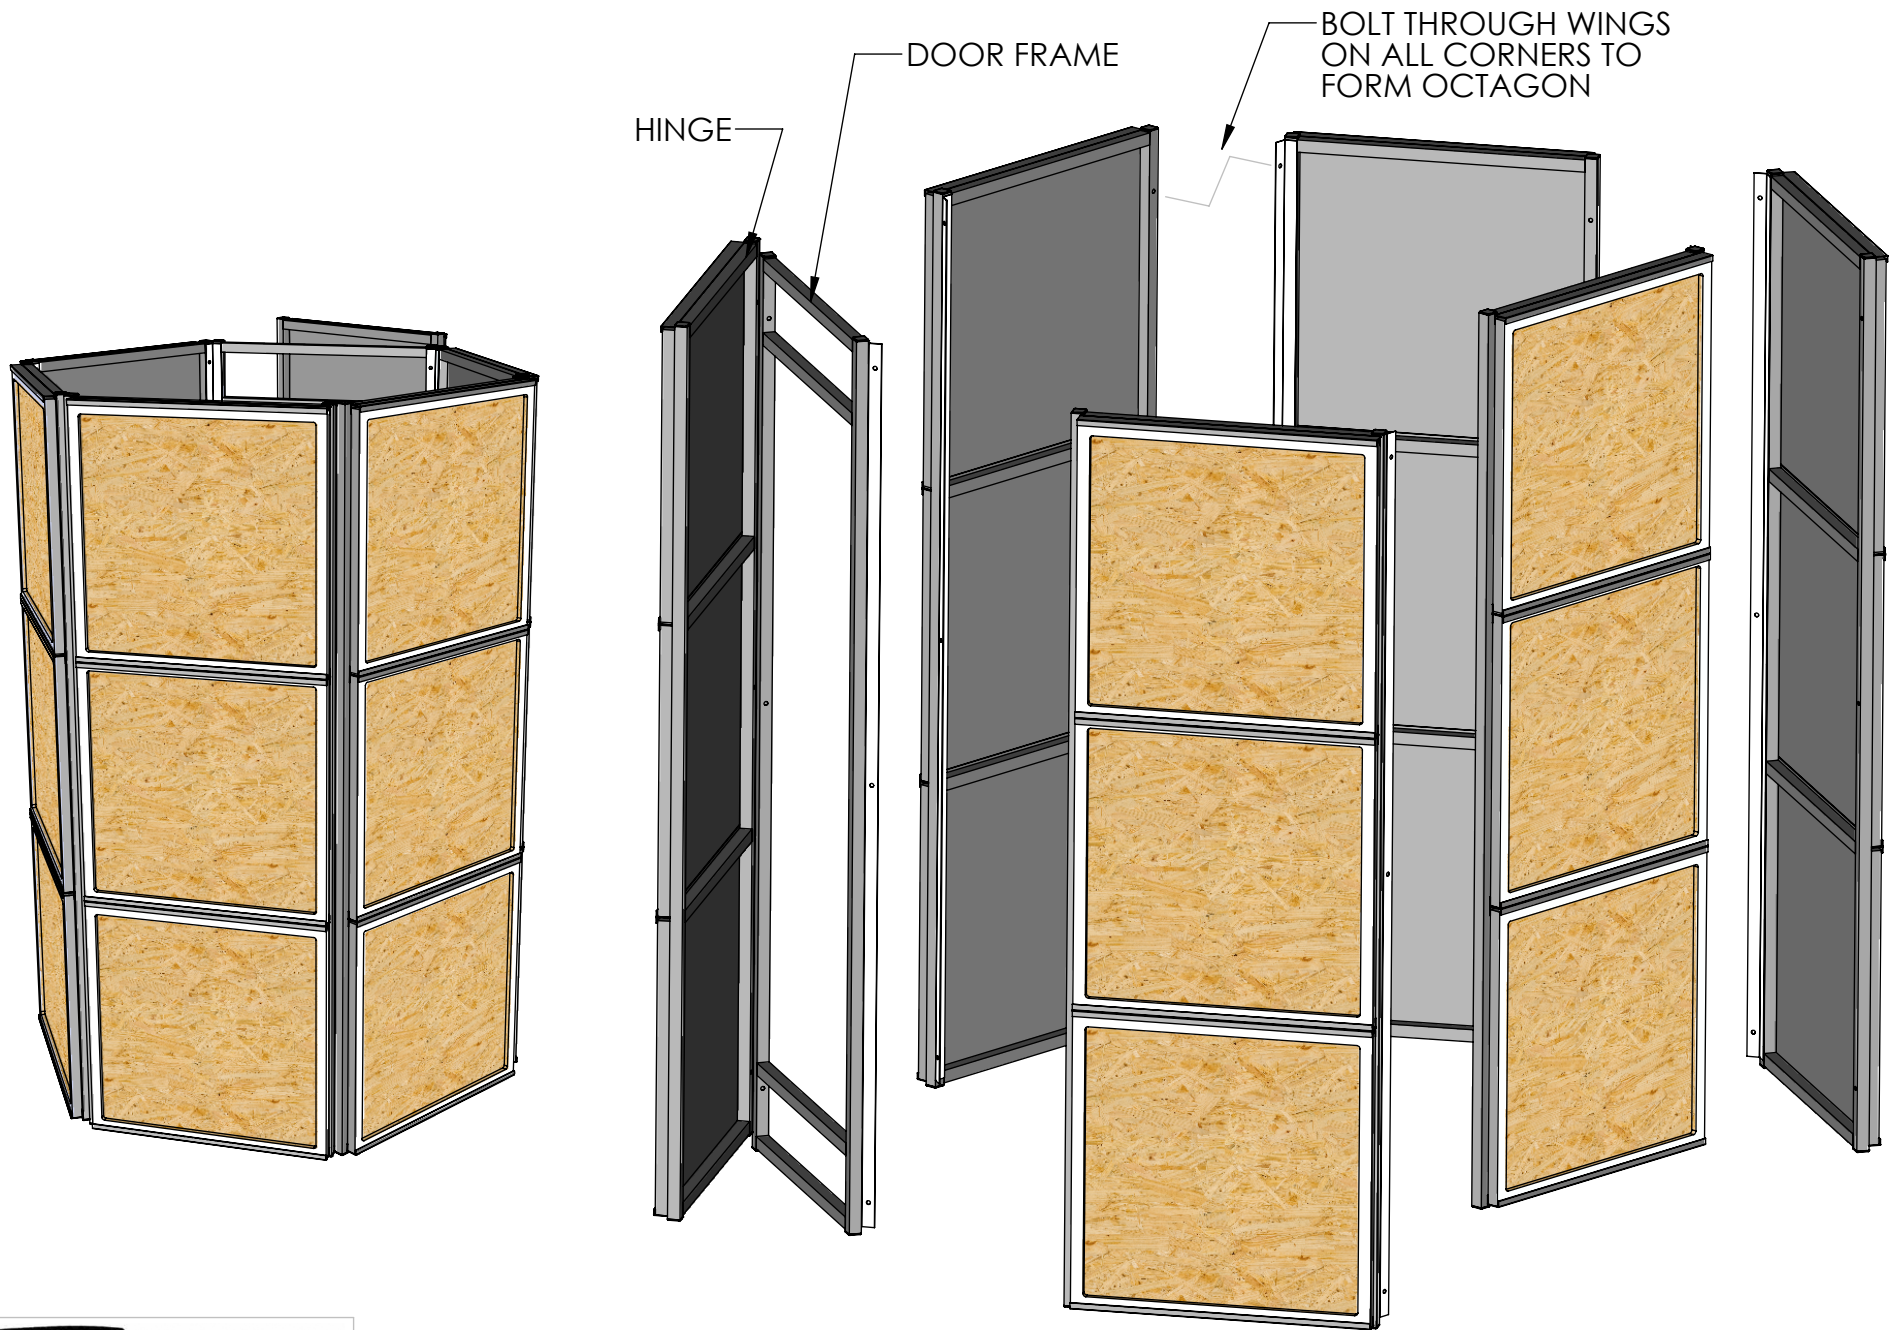

TOWERS ARE ALL 1" STEEL TUBE  
AND 18 GAUGE SHEETMETAL ALL  
POWDERCOATED TEXTURE BLACK

CHANNEL HAS 1-1/8" I.D.