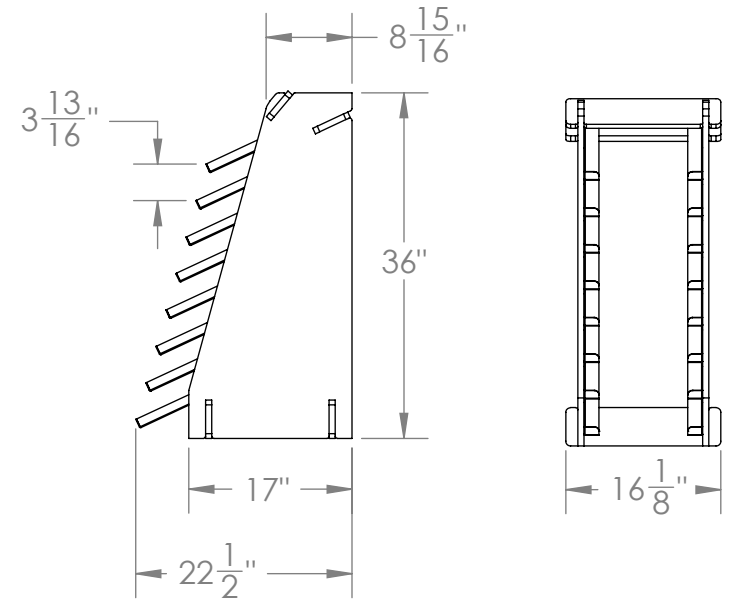

BLACK
MDF CONSTRUCTION

HEADER FOR DECAL?

Back

TRAYS
ACCOMMODATE
12" WIDE x 18" SAMPLES

1-1/2"
THICK

EASY
SLIP-FIT
ASSEMBLY
SHIPS
FLAT

METAL TRAYS
POWDERCOATED
BLACK