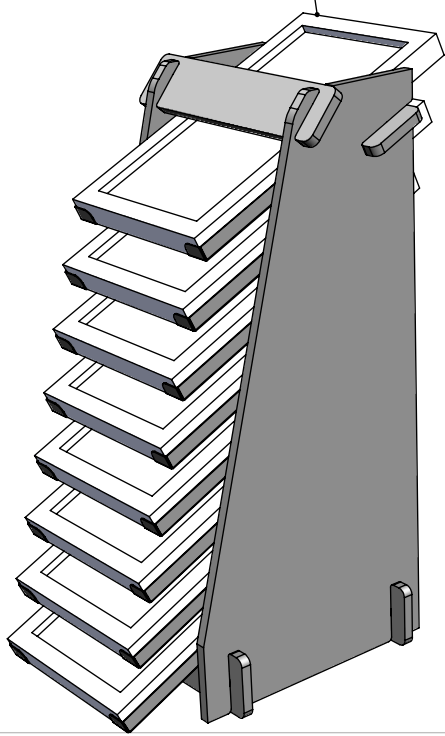

BLACK
MDF CONSTRUCTION

HEADER FOR DECAL?

Back

TRAYS
ACCOMMODATE
12" WIDE x 18" SAMPLES

1-1/2"
THICK

EASY
SLIP-FIT
ASSEMBLY
SHIPS
FLAT

METAL TRAYS
POWDERCOATED
BLACK