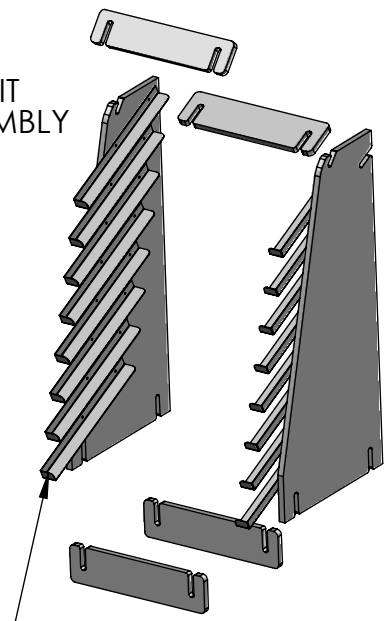

BLACK
MDF CONSTRUCTION

HEADER FOR DECAL?

Back

TRAYS
ACCOMMODATE
12" WIDE x 18" SAMPLES

1-1/2"
THICK

EASY
SLIP-FIT
ASSEMBLY
SHIPS
FLAT

METAL TRAYS
POWDERCOATED
BLACK