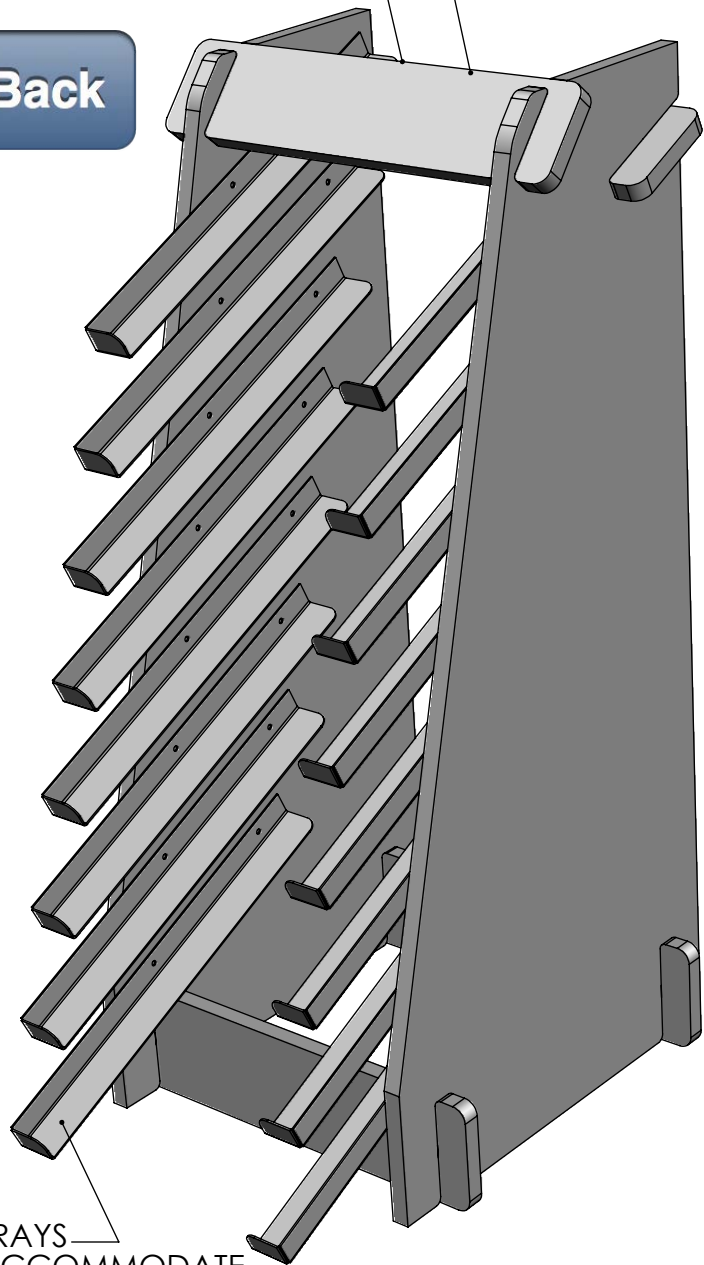

BLACK
MDF CONSTRUCTION

HEADER FOR DECAL?

Back

TRAYS
ACCOMMODATE
12" WIDE x 18" SAMPLES

1-1/2"
THICK

EASY
SLIP-FIT
ASSEMBLY
SHIPS
FLAT

METAL TRAYS
POWDERCOATED
BLACK