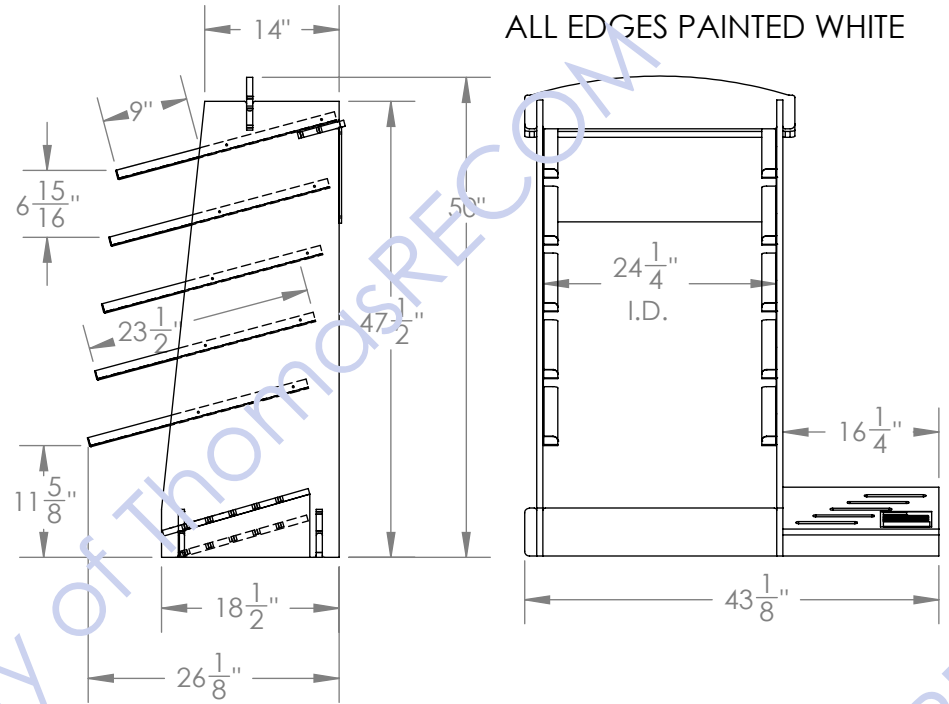

Back

HEADER FOR DECAL

METAL ARMS (POWDERCOATED WHITE)