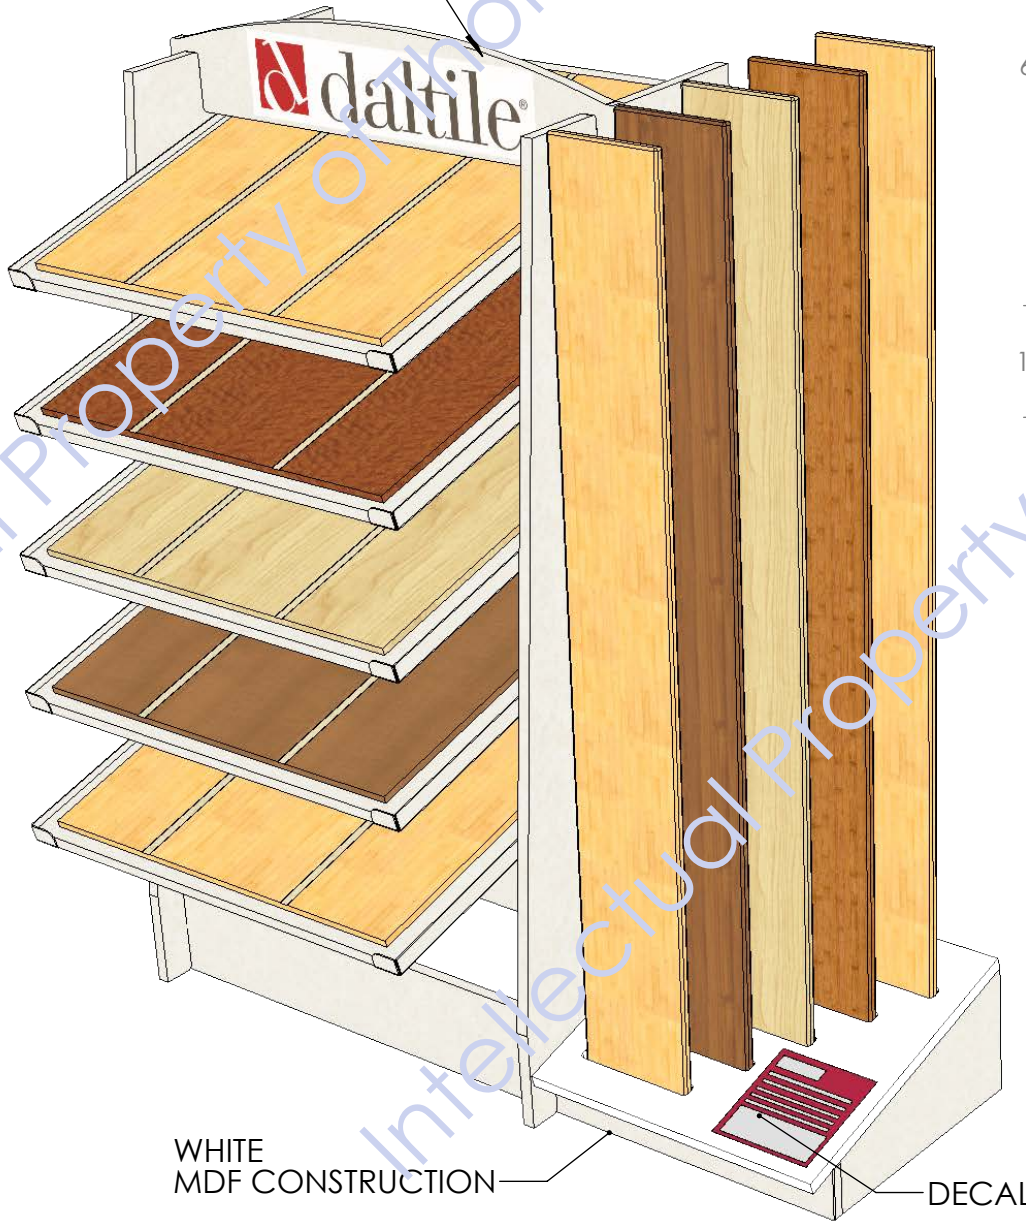

Back

HEADER FOR DECAL

METAL ARMS (POWDERCOATED WHITE)