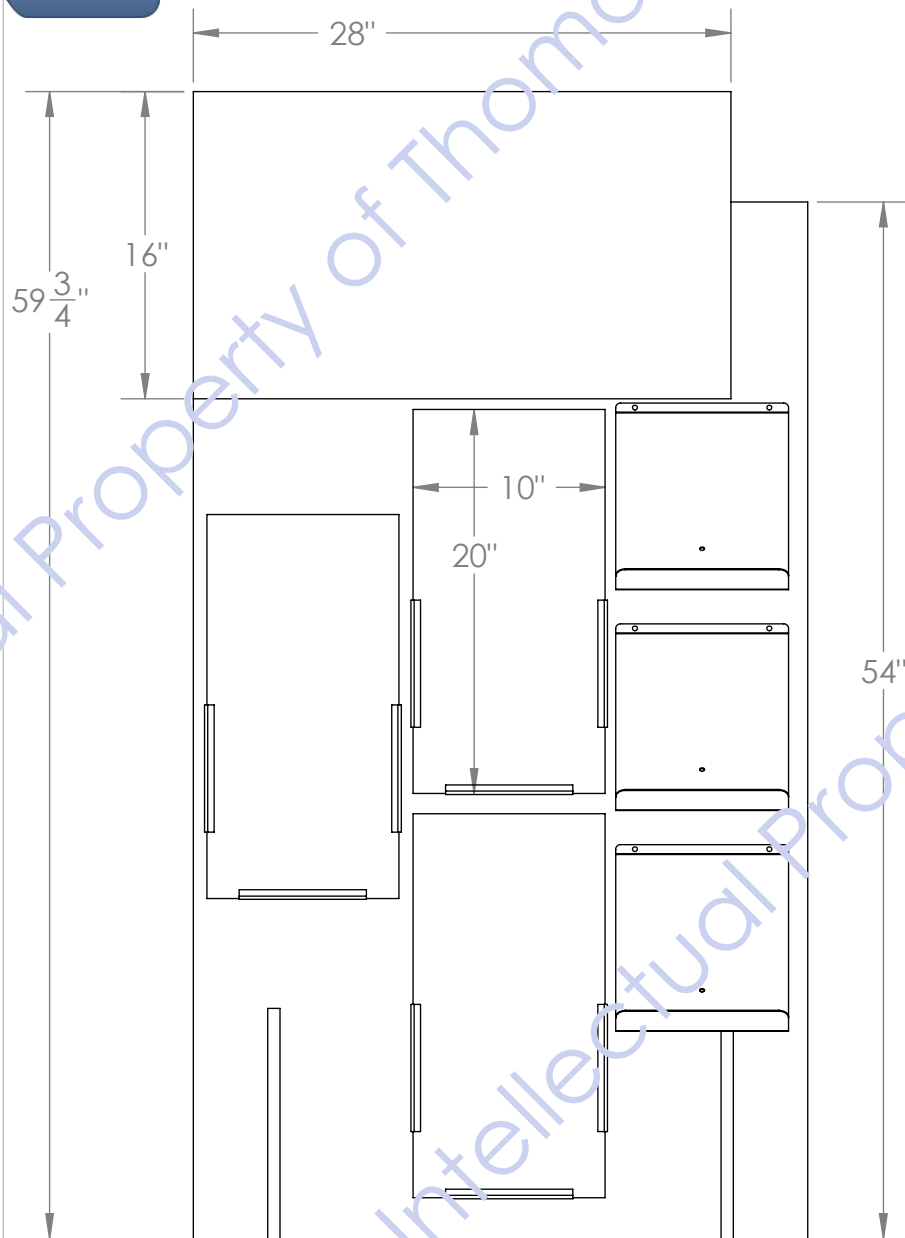

Back

SIGN PANEL IS
ADHERED WITH
DOUBLE FACED
TAPE

THIS PAGE SHOWS
PIECES REQUIRING
ASSEMBLY. THESE
PARTS SHIP LOOSE
ALLOWING FOR
A THIN CARTON.

SHELF BRACES
LOCK INTO SLOTS
SHOWN

SCREWS ATTACH
METAL SHELVES

WOOD "FEET" SLIDE UP
INTO BOTTOM OF DISPLAY