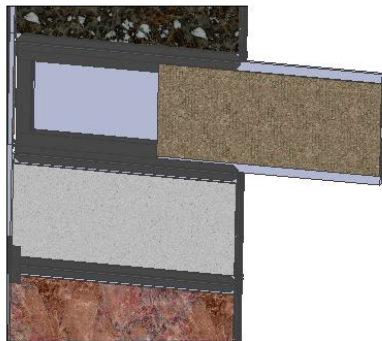

Back

3-SIDED ROTATING LISTELLO SLIDE IN ORDER #: 3SRLSI

Mount your samples on the boards provided. Displays a large amount of samples in a small foot-print. Show as many or as few samples as you like. Shown here is our standard model IN-STOCK!

WE CAN MAKE THIS DISPLAY IN MANY DIFFERENT SIZES, CONTACT US TO SEE HOW!

3 wings mounted on a ROTATING BASE, easily rotated to show all your samples.

All steel construction, powdercoated black (or your special color at quantity).

Displays 72 boards as shown but we can design it for any size or quantity.

Sign panels drop into channels on top, we can screen-print them for you or apply a litho graphic!

We can provide this style display fully assembled or "knock-down"

Call us to discuss signage, we work with local sign shops! We also provide our own screen-printing in-house. The sample boards shown here can be made square with or without screen-printed graphics or decals.