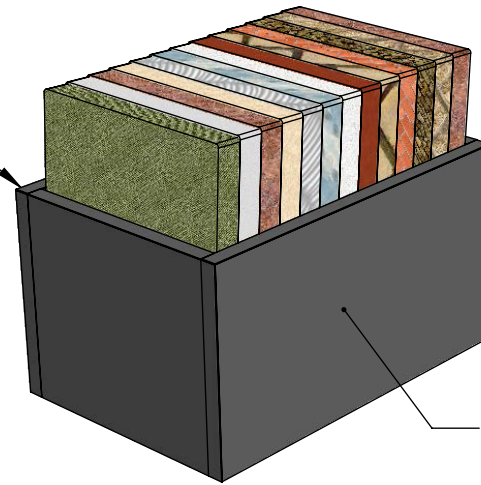

Back

ALL EXPOSED EDGES
WITH BLACK
PVC EDGE-BANDING

BLACK MDF
5/8" THICK

SAMPLES:
8-1/2" X 11 X 1" THICK