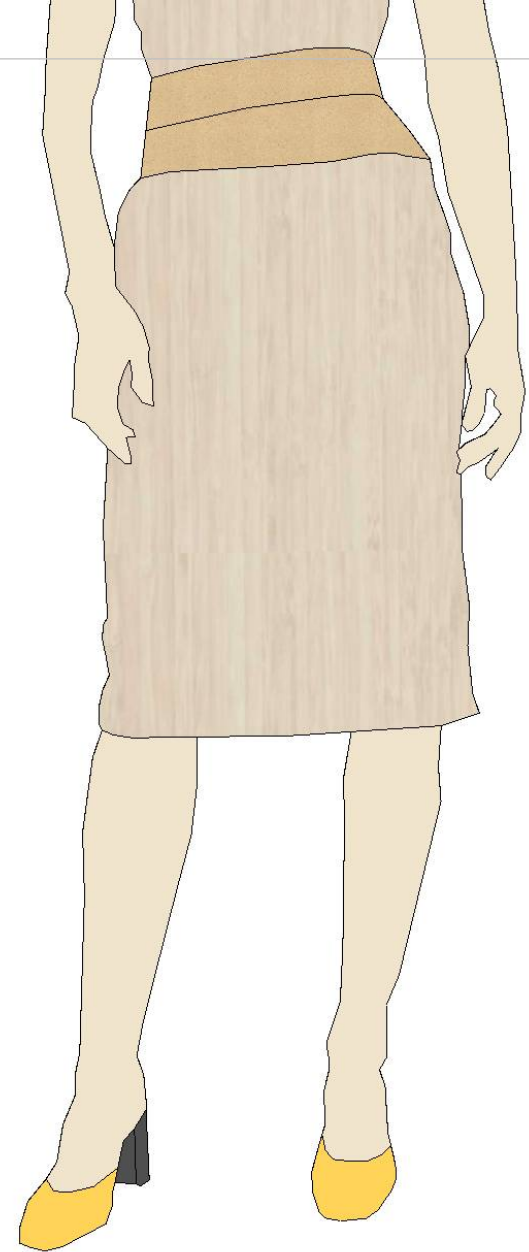

Back

DOOR HINGES

BOXES "TEE-NUT"
TOGETHER TO ALLOW BUILDING
A WALL BACK TO BACK.

SHEET/STRIP
ALLOWS DROP
IN SAMPLE

POWDERCOATED
CHANNELS