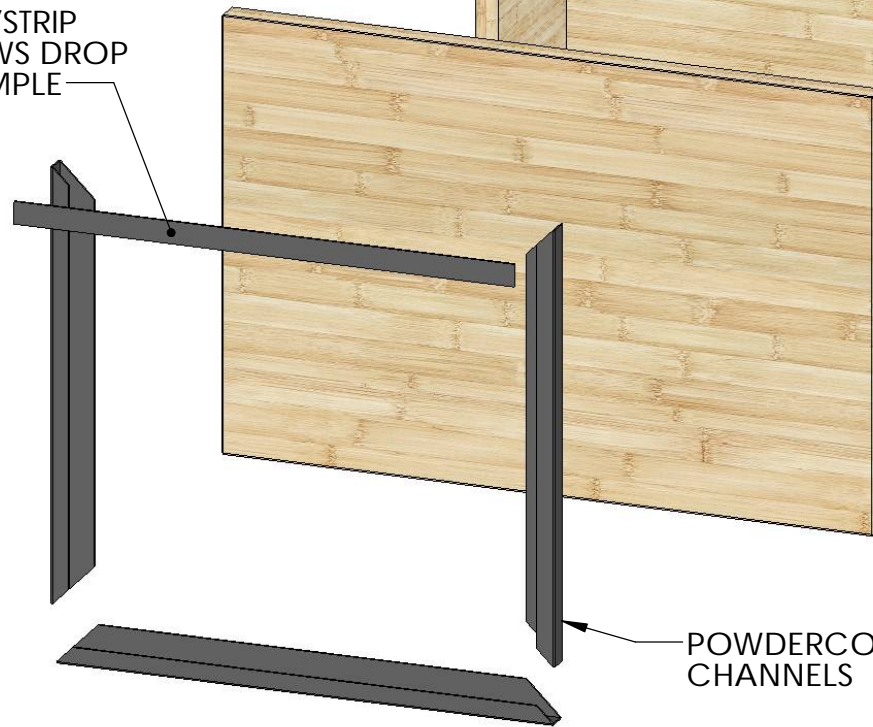

Back

DOOR HINGES

BOXES "TEE-NUT"
TOGETHER TO ALLOW BUILDING
A WALL BACK TO BACK.

SHEET/STRIP
ALLOWS DROP
IN SAMPLE

POWDERCOATED
CHANNELS