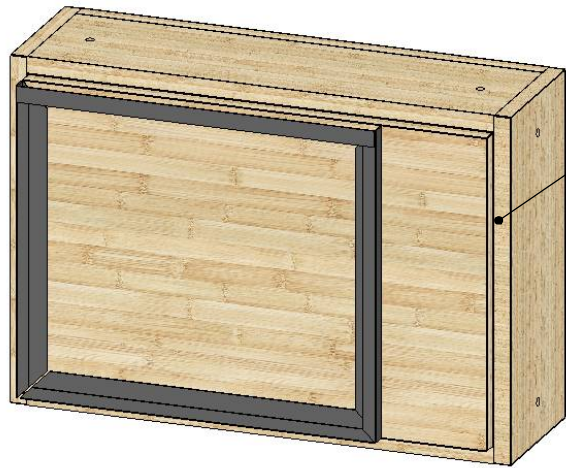

Back

DOOR HINGES

BOXES "TEE-NUT"
TOGETHER TO ALLOW BUILDING
A WALL BACK TO BACK.

SHEET/STRIP
ALLOWS DROP
IN SAMPLE

POWDERCOATED
CHANNELS