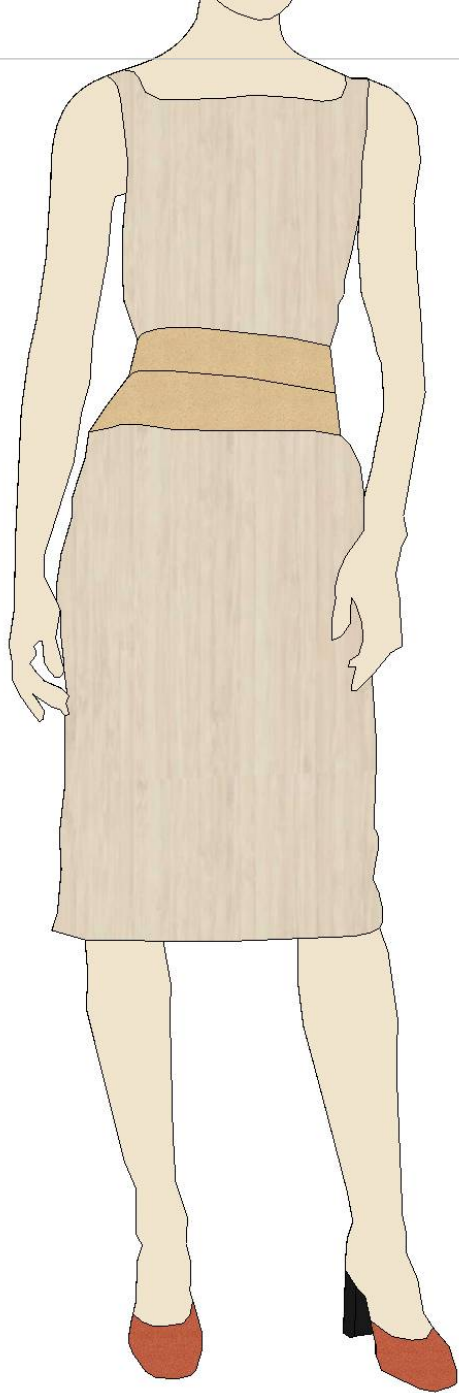

Back

DOOR HINGES

BOXES "TEE-NUT"
TOGETHER TO ALLOW BUILDING
A WALL BACK TO BACK.

SHEET/STRIP
ALLOWS DROP
IN SAMPLE

POWDERCOATED
CHANNELS