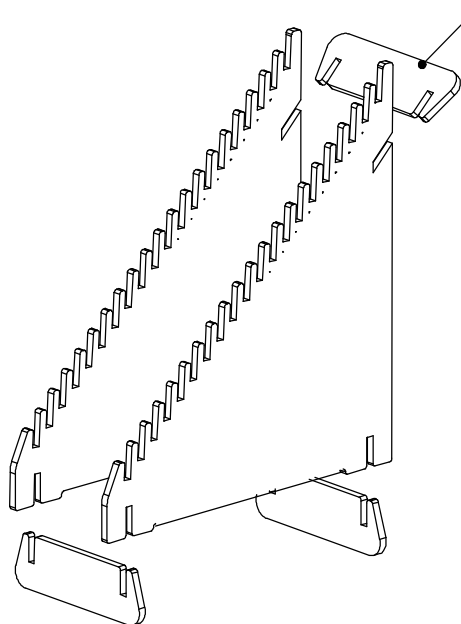

Back

20-COUNT FINGERSLOT, WHITE WATERFALL DISPLAY

ORDER# 20CFSWHT CANNOT SHIP UPS

QTY: (1) $56.25

QTY: (QTY 11-74) BULK PACKED: $43.75/DISPLAY

QTY: (QTY 11-74) PACKED 1/CTN: $47.50/DISPLAY

QTY: (QTY 75-149) BULK PACKED: $42.50/DISPLAY

QTY: (QTY 75-149) PACKED 1/CTN: $46.25/DISPLAY

QTY: (QTY 150+) BULK PACKED: $43.13/DISPLAY

QTY: (QTY 150+) PACKED 1/CTN: $45.00/DISPLAY