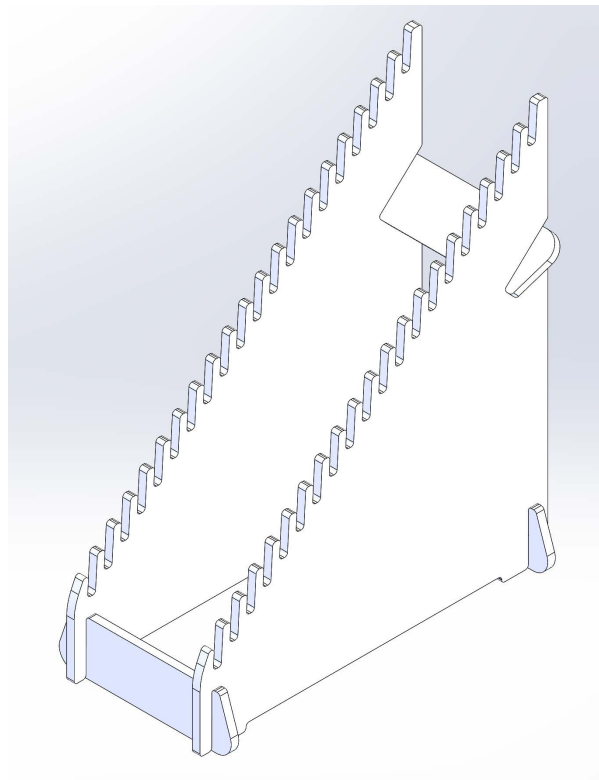

Back

20-COUNT FINGERSLOT, WHITE WATERFALL DISPLAY

ORDER# 20CFSWHT CANNOT SHIP UPS

QTY: (1) $56.25

QTY: (QTY 11-74) BULK PACKED: $43.75/DISPLAY

QTY: (QTY 11-74) PACKED 1/CTN: $47.50/DISPLAY

QTY: (QTY 75-149) BULK PACKED: $42.50/DISPLAY

QTY: (QTY 75-149) PACKED 1/CTN: $46.25/DISPLAY

QTY: (QTY 150+) BULK PACKED: $43.13/DISPLAY

QTY: (QTY 150+) PACKED 1/CTN: $45.00/DISPLAY