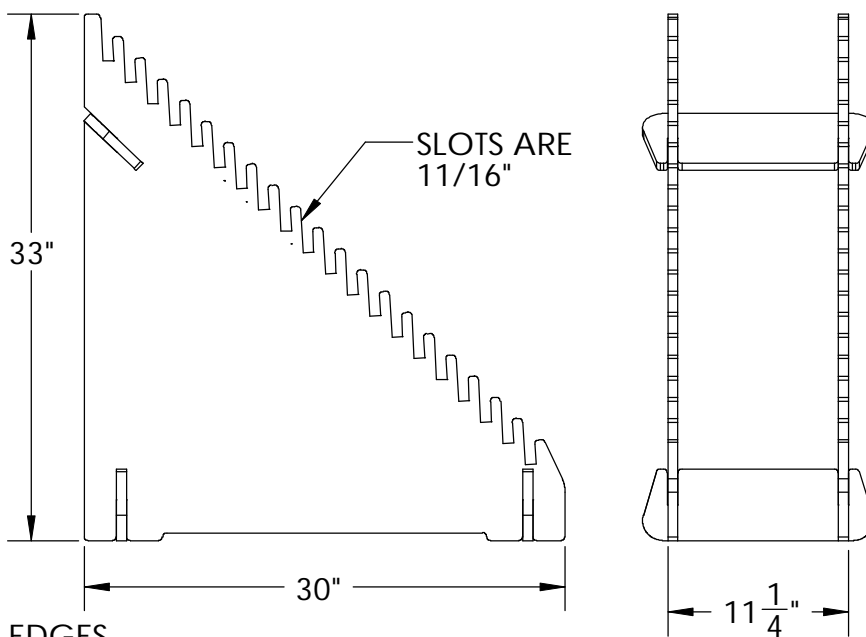

HOLDS 20 SAMPLES
IN-STOCK!!!

MINIMUM TILE WIDTH: 12" WIDE:
MAXIMUM TILE WIDTH: 24" WIDE:
STD COLOR: WHITE WITH WHITE PAINTED EDGES
OTHER COLORS ARE AVAILABLE
MAXIMUM TILE THICKNESS: 5/8" (.625")
WE CAN MAKE OTHER SIZE SLOTS
FOOTPRINT: 14-1/2" WIDE X 30" DEEP X 33" TALL
WEIGHT 22 LBS