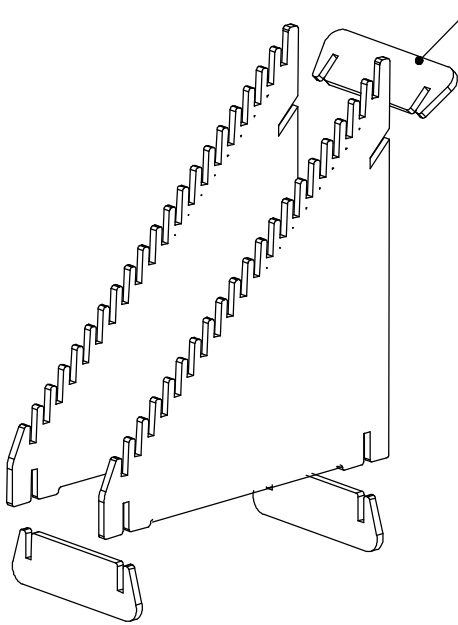

Back

20-COUNT FINGERSLOT, BLACK WATERFALL DISPLAY

ORDER# 20CFSBLK CANNOT SHIP UPS

QTY: (1) \$56.25

QTY: (QTY 11-74) PACKED 1/CTN: \$47.50/DISPLAY

QTY: (QTY 75-149) PACKED 1/CTN: \$46.25/DISPLAY

QTY: (QTY 150+) PACKED 1/CTN: \$43.75/DISPLAY

SIMPLE "SLIP-TOGETHER" ASSEMBLY (NO TOOLS REQUIRED)

WE CAN SCREEN-PRINT YOUR LOGO TOO!
CALL TO FIND OUT: 1-800-973-2660

HOLDS 20 SAMPLES
IN-STOCK!!!

MINIMUM TILE WIDTH: 12" WIDE:
MAXIMUM TILE WIDTH: 24" WIDE:
STD COLOR: BLACK WITH BLACK PAINTED EDGES
OTHER COLORS ARE AVAILABLE
MAXIMUM TILE THICKNESS: 5/8" (.625")
WE CAN MAKE OTHER SIZE SLOTS
FOOTPRINT: 14-1/2" WIDE X 30" DEEP X 33" TALL
WEIGHT 22 LBS