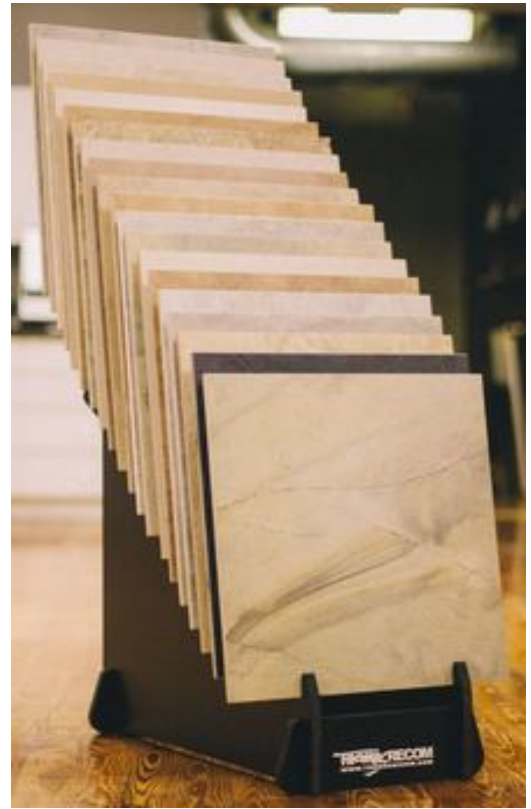

Back

20-COUNT FINGERSLOT, BLACK WATERFALL DISPLAY

ORDER# 20CFSBLK CANNOT SHIP UPS

QTY: (1) \$56.25

QTY: (QTY 11-74) PACKED 1/CTN: \$47.50/DISPLAY

QTY: (QTY 75-149) PACKED 1/CTN: \$46.25/DISPLAY

QTY: (QTY 150+) PACKED 1/CTN: \$43.75/DISPLAY

SIMPLE "SLIP-TOGETHER" ASSEMBLY (NO TOOLS REQUIRED)

WE CAN SCREEN-PRINT YOUR LOGO TOO!
CALL TO FIND OUT: 1-800-973-2660

HOLDS 20 SAMPLES
IN-STOCK!!!

MINIMUM TILE WIDTH: 12" WIDE:
MAXIMUM TILE WIDTH: 24" WIDE:
STD COLOR: BLACK WITH BLACK PAINTED EDGES
OTHER COLORS ARE AVAILABLE
MAXIMUM TILE THICKNESS: 5/8" (.625")
WE CAN MAKE OTHER SIZE SLOTS
FOOTPRINT: 14-1/2" WIDE X 30" DEEP X 33" TALL
WEIGHT 22 LBS