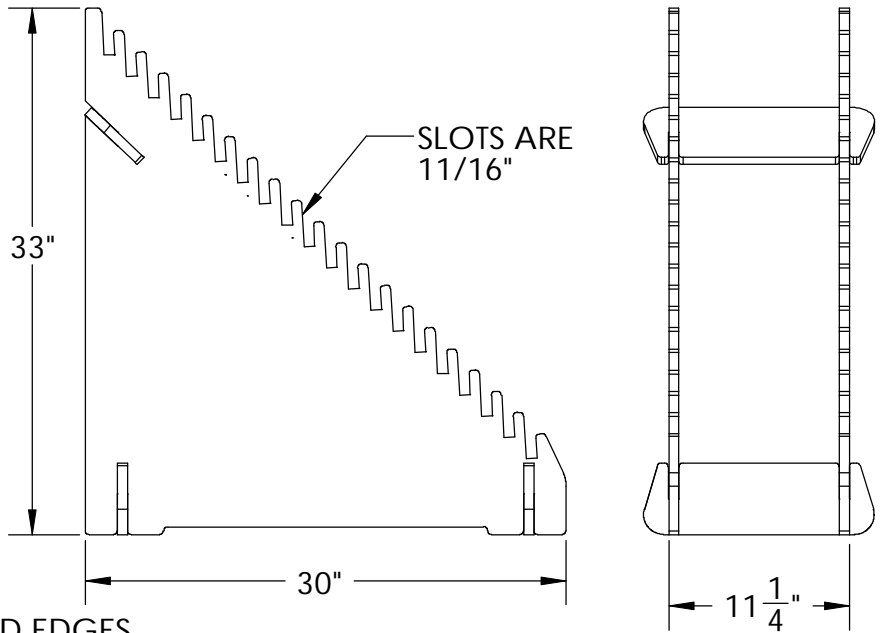

Back

20-COUNT FINGERSLOT, BLACK WATERFALL DISPLAY

ORDER# 20CFSBLK CANNOT SHIP UPS

QTY: (1) \$56.25

QTY: (QTY 11-74) PACKED 1/CTN: \$47.50/DISPLAY

QTY: (QTY 75-149) PACKED 1/CTN: \$46.25/DISPLAY

QTY: (QTY 150+) PACKED 1/CTN: \$43.75/DISPLAY

SIMPLE "SLIP-TOGETHER" ASSEMBLY (NO TOOLS REQUIRED)

WE CAN SCREEN-PRINT YOUR LOGO TOO!
CALL TO FIND OUT: 1-800-973-2660

HOLDS 20 SAMPLES
IN-STOCK!!!

MINIMUM TILE WIDTH: 12" WIDE:
MAXIMUM TILE WIDTH: 24" WIDE:
STD COLOR: BLACK WITH BLACK PAINTED EDGES
OTHER COLORS ARE AVAILABLE
MAXIMUM TILE THICKNESS: 5/8" (.625")
WE CAN MAKE OTHER SIZE SLOTS
FOOTPRINT: 14-1/2" WIDE X 30" DEEP X 33" TALL
WEIGHT 22 LBS