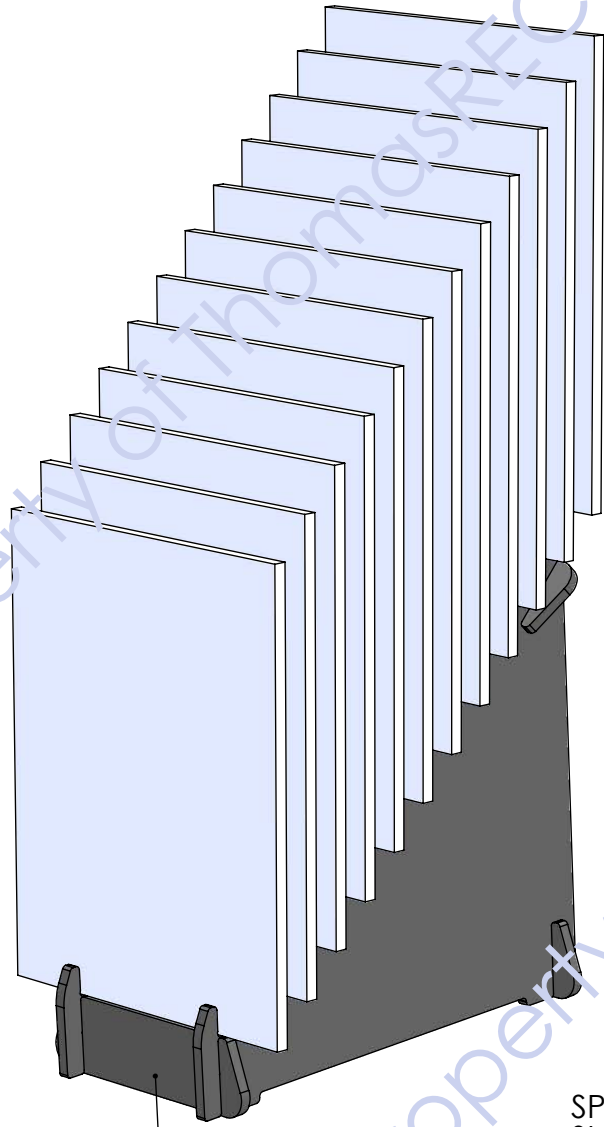

DEPICTING SAMPLES THAT ARE  
21" WIDE BY 26-3/4" TALL X 3/4" THICK

Back

CAN APPLY A GRAPHIC HERE IF DESIRED

SPECIAL "SEMI-HOURLASS"  
SLOTS ALLOW SAMPLES TO  
FLIP FORWARD FOR BETTER  
VIEWING

ACCOMODATES 3/4" SAMPLES

SPECIAL "SEMI-HOURLASS" SLOTS ALLOW SAMPLES TO FLIP FORWARD

LITHO