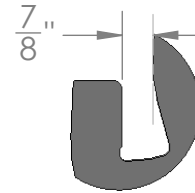

DEPICTING SAMPLES THAT ARE  
21" WIDE BY 26-3/4" TALL X 3/4" THICK

Back

CAN APPLY A GRAPHIC HERE IF DESIRED

SPECIAL "SEMI-HOURLASS"  
SLOTS ALLOW SAMPLES TO  
FLIP FORWARD FOR BETTER  
VIEWING

ACCOMODATES 3/4" SAMPLES

SPECIAL "SEMI-HOURLASS" SLOTS ALLOW SAMPLES TO FLIP FORWARD

LITHO