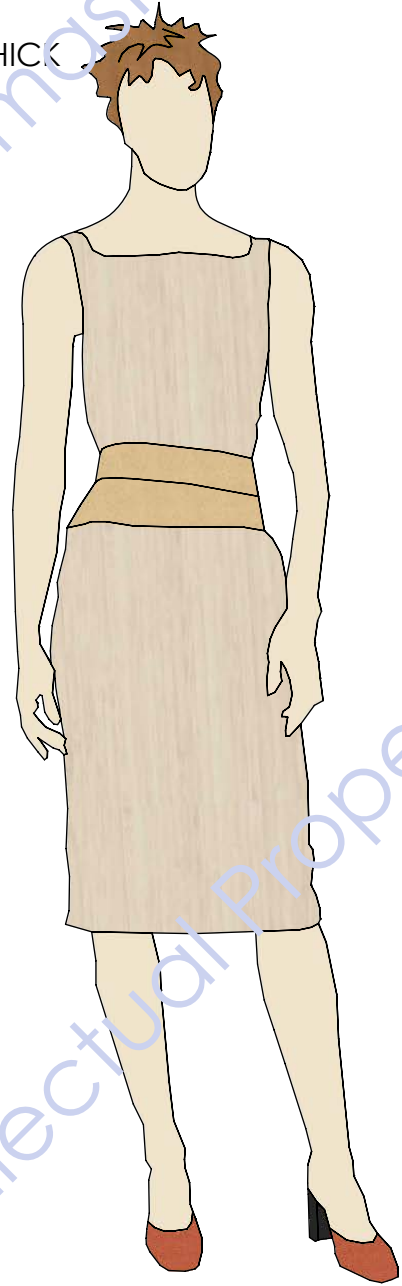

DEPICTING SAMPLES THAT ARE  
21" WIDE BY 26-3/4" TALL X 3/4" THICK

Back

CAN APPLY A GRAPHIC HERE IF DESIRED

SPECIAL "SEMI-HOURLASS"  
SLOTS ALLOW SAMPLES TO  
FLIP FORWARD FOR BETTER  
VIEWING

ACCOMODATES 3/4" SAMPLES

SPECIAL "SEMI-HOURLASS" SLOTS ALLOW SAMPLES TO FLIP FORWARD

LITHO