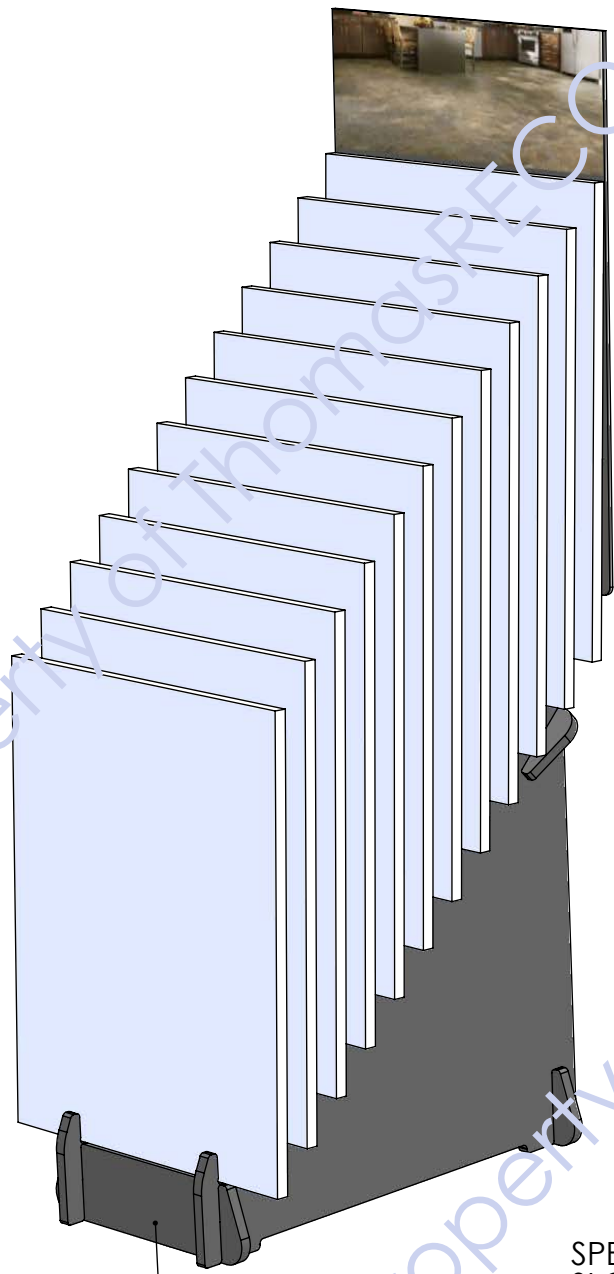

DEPICTING SAMPLES THAT ARE  
21" WIDE BY 26-3/4" TALL X 3/4" THICK

CAN APPLY A GRAPHIC HERE IF DESIRED

SPECIAL "SEMI-HOURLASS"  
SLOTS ALLOW SAMPLES TO  
FLIP FORWARD FOR BETTER  
VIEWING

ACCOMODATES 3/4" SAMPLES

SPECIAL "SEMI-HOURLASS" SLOTS ALLOW SAMPLES TO FLIP FORWARD