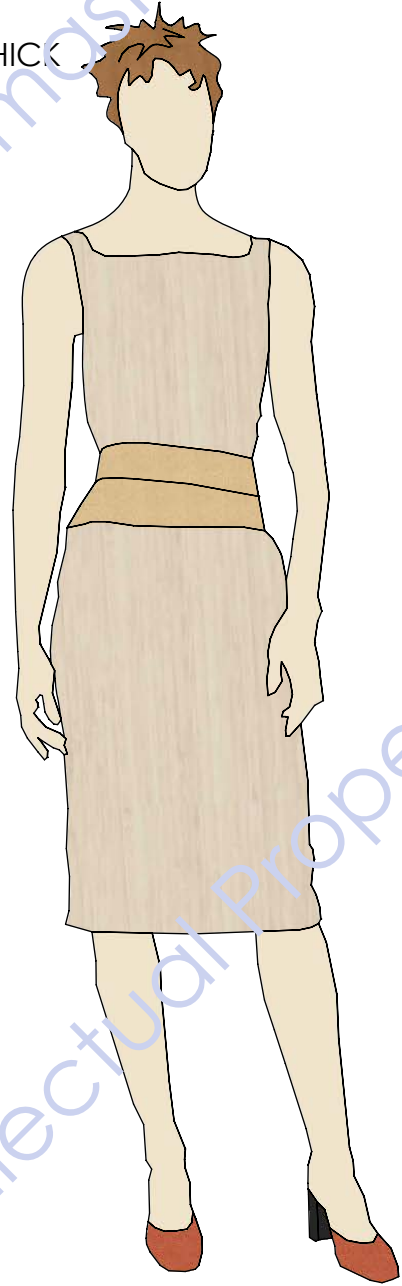

DEPICTING SAMPLES THAT ARE  
21" WIDE BY 26-3/4" TALL X 3/4" THICK

CAN APPLY A GRAPHIC HERE IF DESIRED

SPECIAL "SEMI-HOURLASS"  
SLOTS ALLOW SAMPLES TO  
FLIP FORWARD FOR BETTER  
VIEWING

ACCOMODATES 3/4" SAMPLES

SPECIAL "SEMI-HOURLASS" SLOTS ALLOW SAMPLES TO FLIP FORWARD