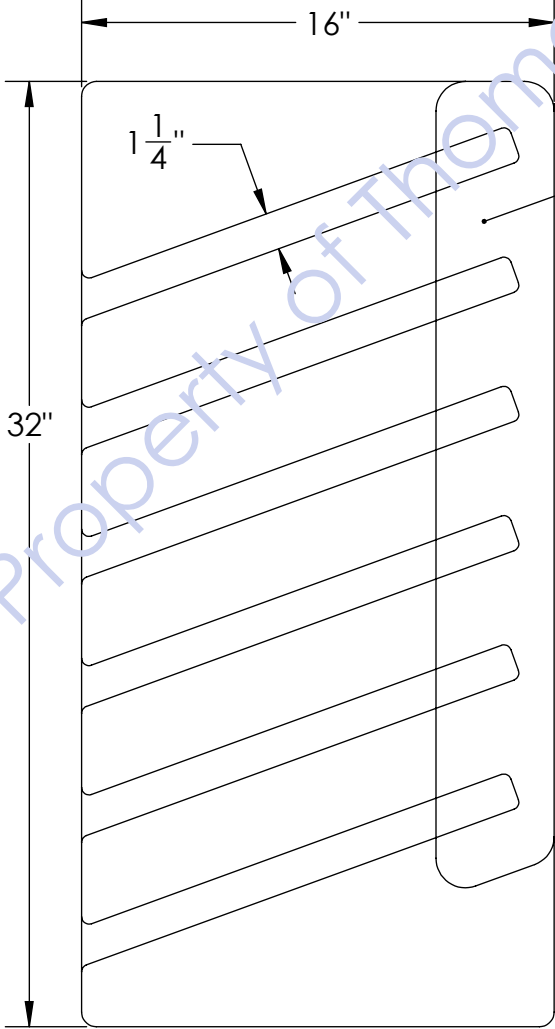

TOP VIEW

BLACK MDF WITH BLACK PAINTED EDGES

15-3/4" WIDE  
5 1/2" TALL  
5/8" THICK  
WHITE 2-SIDES  
WHITE EDGEBANDING  
TAPE

BLACK MDF WITH BLACK PAINTED EDGES

FRONT VIEW

RUNNER STRIPS ON BOTTOM

RUNNER STRIPS ON BOTTOM

BOTTOM VIEW