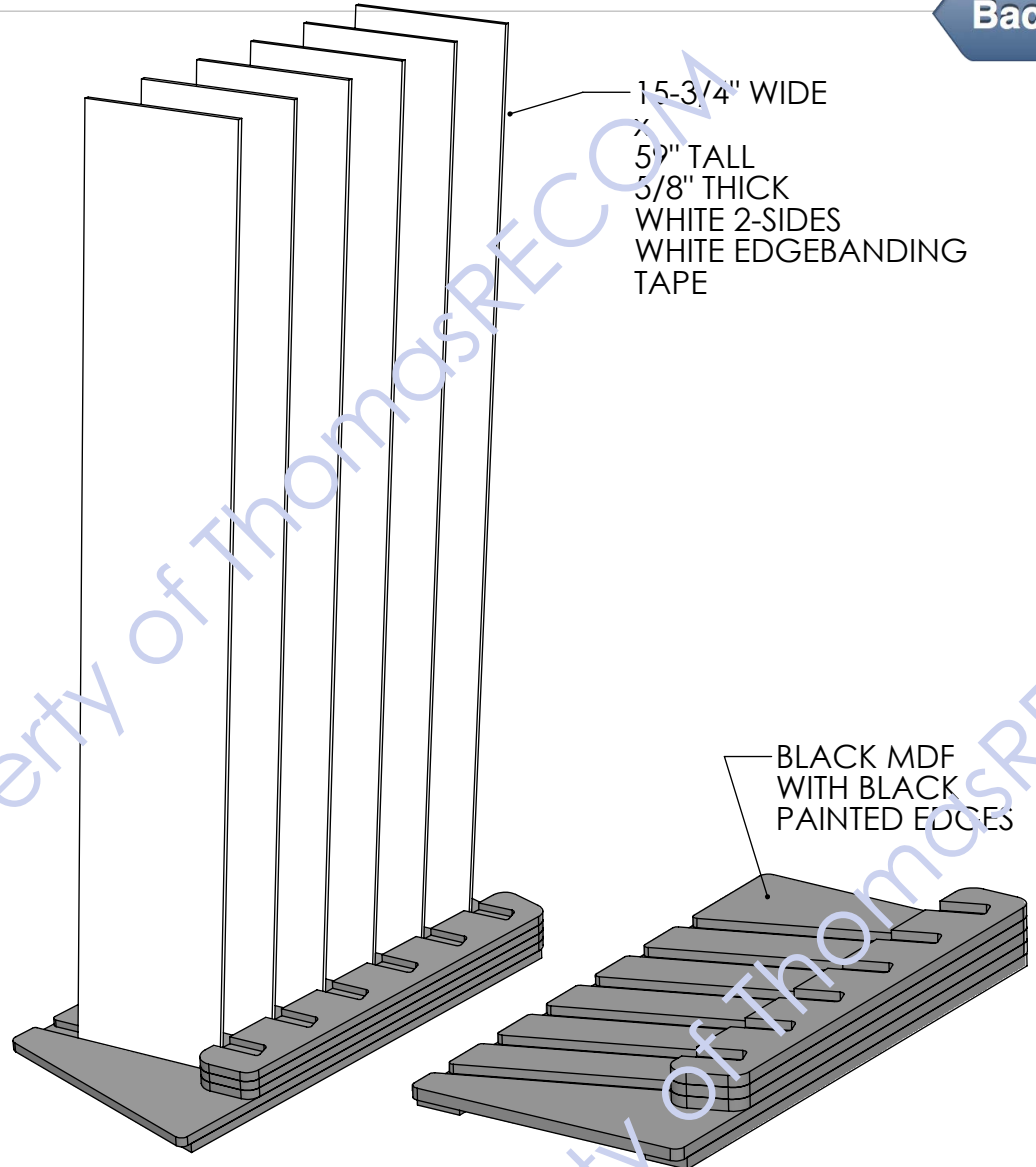

TOP VIEW

BLACK MDF WITH BLACK PAINTED EDGES

15-3/4" WIDE  
5 1/2" TALL  
5/8" THICK  
WHITE 2-SIDES  
WHITE EDGEBANDING  
TAPE

BLACK MDF WITH BLACK PAINTED EDGES

FRONT VIEW

RUNNER STRIPS ON BOTTOM

RUNNER STRIPS ON BOTTOM

BOTTOM VIEW