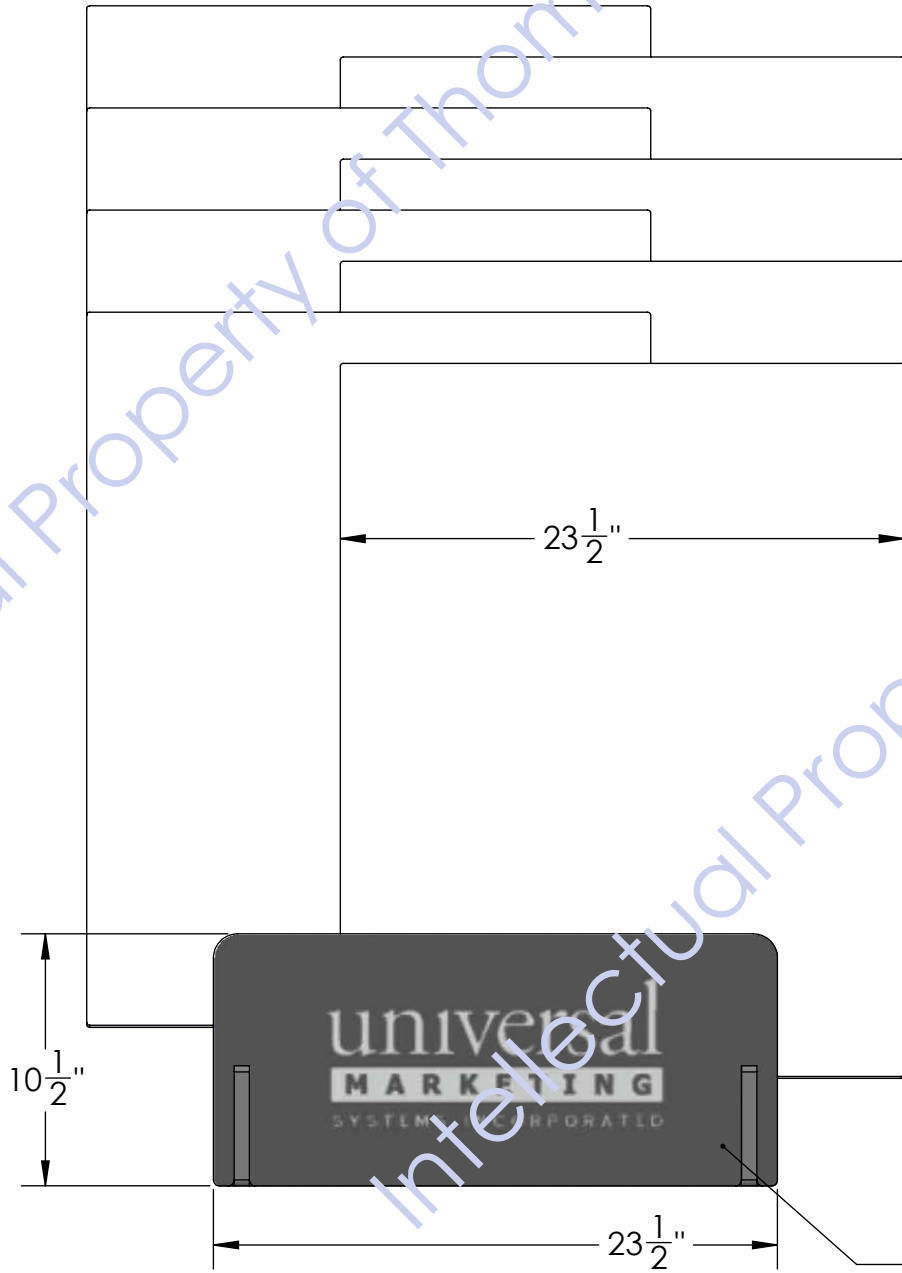

Back

DEPICTING
15X30
SAMPLES

— SCREEN-PRINT (1-COLOR)

1.) CENTER PANEL
(HAS MOST SLOTS)

2.) OUTER
PANELS

3.) REAR UPPER
SPANNER

4.) DROP IN FRONT SIGN PANEL

1.) CENTER PANEL
(HAS MOST SLOTS)

2.) OUTER
PANELS

3.) REAR UPPER
SPANNER

4.) DROP IN FRONT SIGN PANEL

1.) CENTER PANEL
(HAS MOST SLOTS)

2.) OUTER
PANELS

3.) REAR UPPER
SPANNER

4.) DROP IN FRONT SIGN PANEL