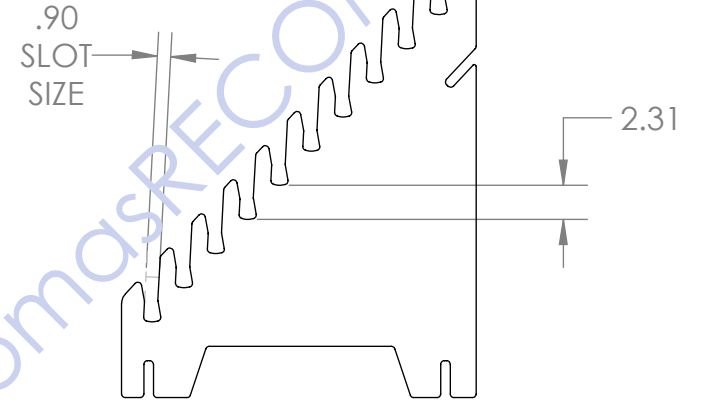

Back

"SLIP TOGETHER"
ASSEMBLY
(NO TOOLS
REQUIRED)

"SLIP TOGETHER"
ASSEMBLY
(NO TOOLS
REQUIRED)

5/8" THICK BLACK MDF
WITH BLACK PAINTED
EDGES

ACCOMMODATES
UP TO
.75" THICK
SAMPLES

SCREEN-PRINT WHITE

"HOURLASS" SLOTS
ALLOW CUSTOMER TO "FLIP" SAMPLES
FOR VIEWING.