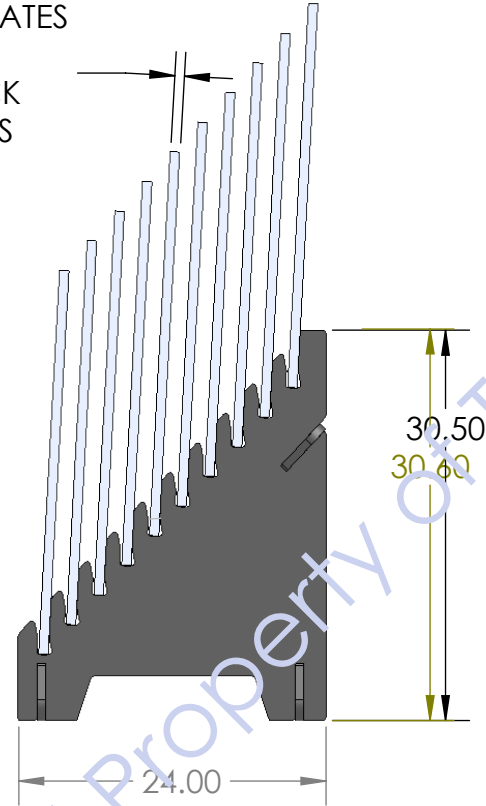

Back

"SLIP TOGETHER"
ASSEMBLY
(NO TOOLS
REQUIRED)

"SLIP TOGETHER"
ASSEMBLY
(NO TOOLS
REQUIRED)

5/8" THICK BLACK MDF
WITH BLACK PAINTED
EDGES

ACCOMMODATES
UP TO
.75" THICK
SAMPLES

SCREEN-PRINT WHITE

"HOURLASS" SLOTS
ALLOW CUSTOMER TO "FLIP" SAMPLES
FOR VIEWING.