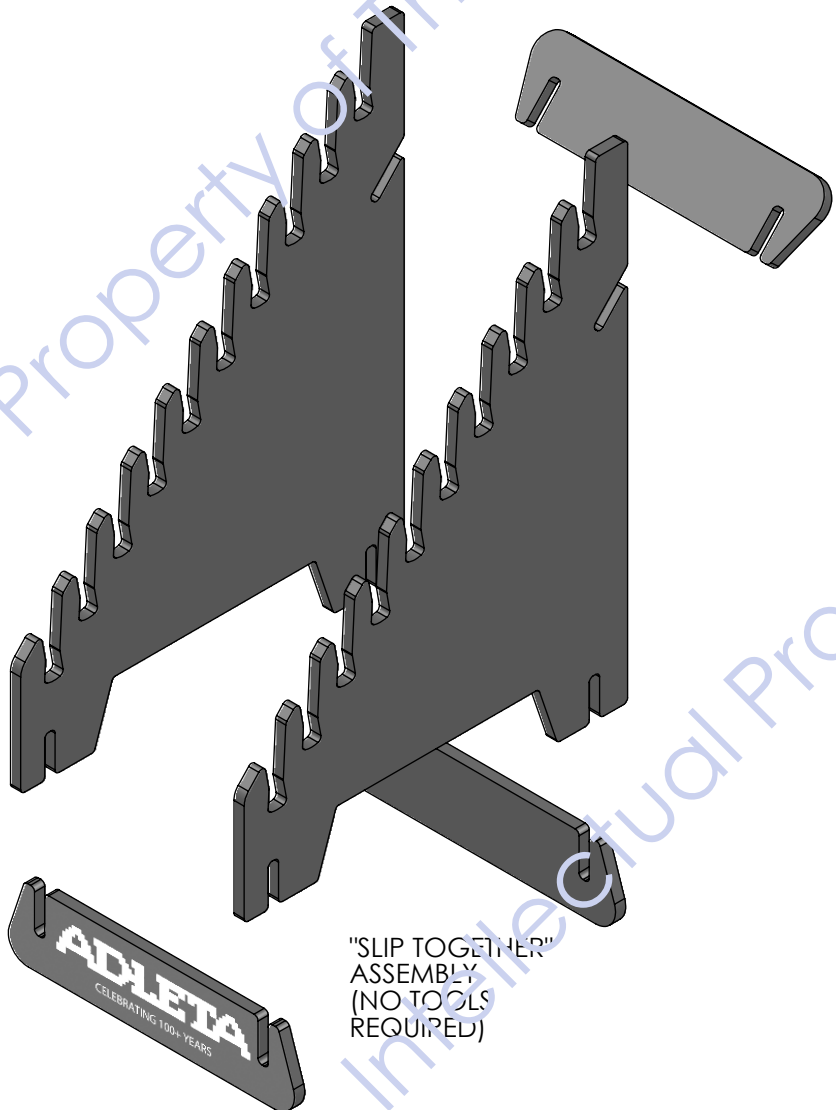

Back

"SLIP TOGETHER"
ASSEMBLY
(NO TOOLS
REQUIRED)

"SLIP TOGETHER"
ASSEMBLY
(NO TOOLS
REQUIRED)

5/8" THICK BLACK MDF
WITH BLACK PAINTED
EDGES

ACCOMMODATES
UP TO
.75" THICK
SAMPLES

SCREEN-PRINT WHITE

"HOURLASS" SLOTS
ALLOW CUSTOMER TO "FLIP" SAMPLES
FOR VIEWING.