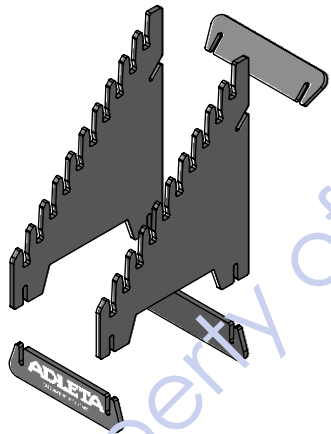

Back

"SLIP TOGETHER"
ASSEMBLY
(NO TOOLS
REQUIRED)

"SLIP TOGETHER"
ASSEMBLY
(NO TOOLS
REQUIRED)

5/8" THICK BLACK MDF
WITH BLACK PAINTED
EDGES

ACCOMMODATES
UP TO
.75" THICK
SAMPLES

SCREEN-PRINT WHITE

"HOURLASS" SLOTS
ALLOW CUSTOMER TO "FLIP" SAMPLES
FOR VIEWING.