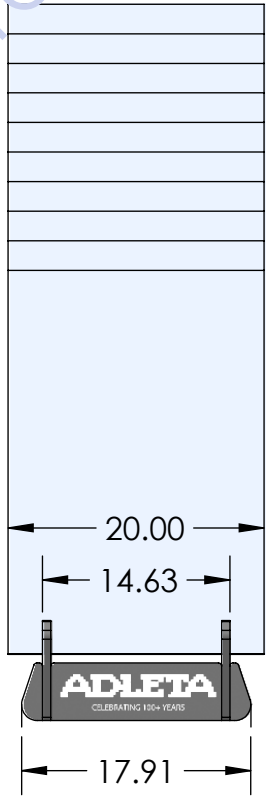

Back

"SLIP TOGETHER"
ASSEMBLY
(NO TOOLS
REQUIRED)

"SLIP TOGETHER"
ASSEMBLY
(NO TOOLS
REQUIRED)

5/8" THICK BLACK MDF
WITH BLACK PAINTED
EDGES

ACCOMMODATES
UP TO
.75" THICK
SAMPLES

SCREEN-PRINT WHITE

"HOURLASS" SLOTS
ALLOW CUSTOMER TO "FLIP" SAMPLES
FOR VIEWING.