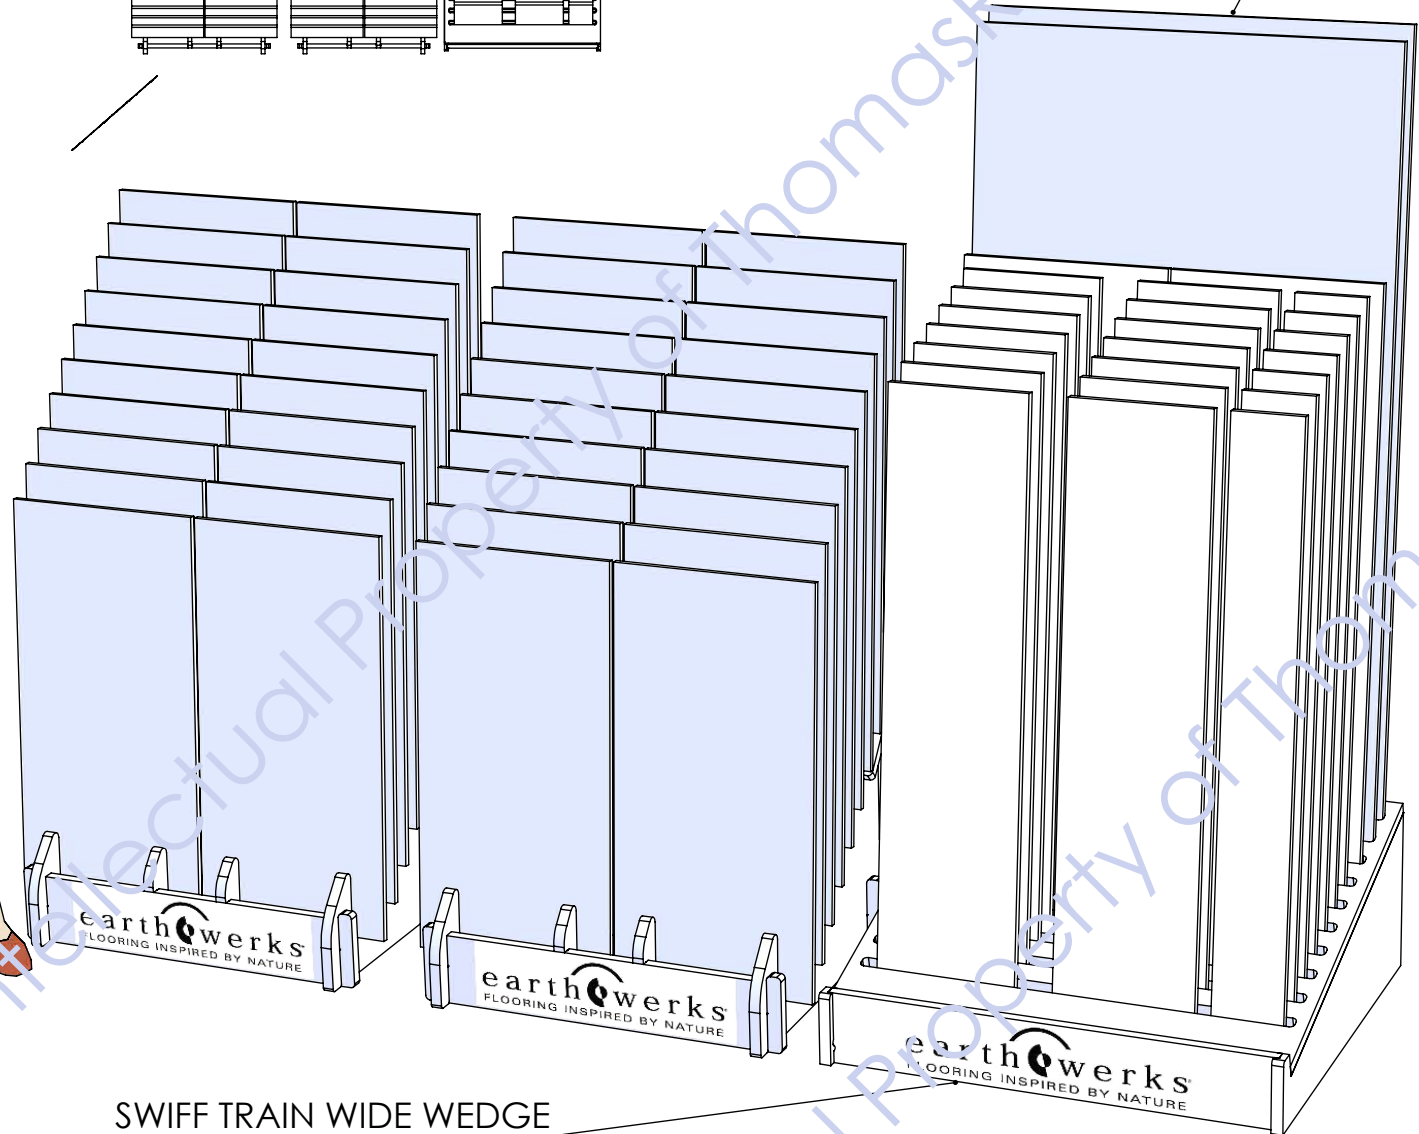

Back

SCREEN LOGO

24" X 48"
SAMPLE

WHITE DISPLAY

THIS PAGE SHOWS SWIFF TRAIN WIDE WEDGE NEXT TO CURRENT DISPLAYS

TOP VIEW

SWIFF TRAIN WIDE WEDGE

TO ACCEPT MAX 24" WIDE TILES

ALL 5/8" THICK MDF