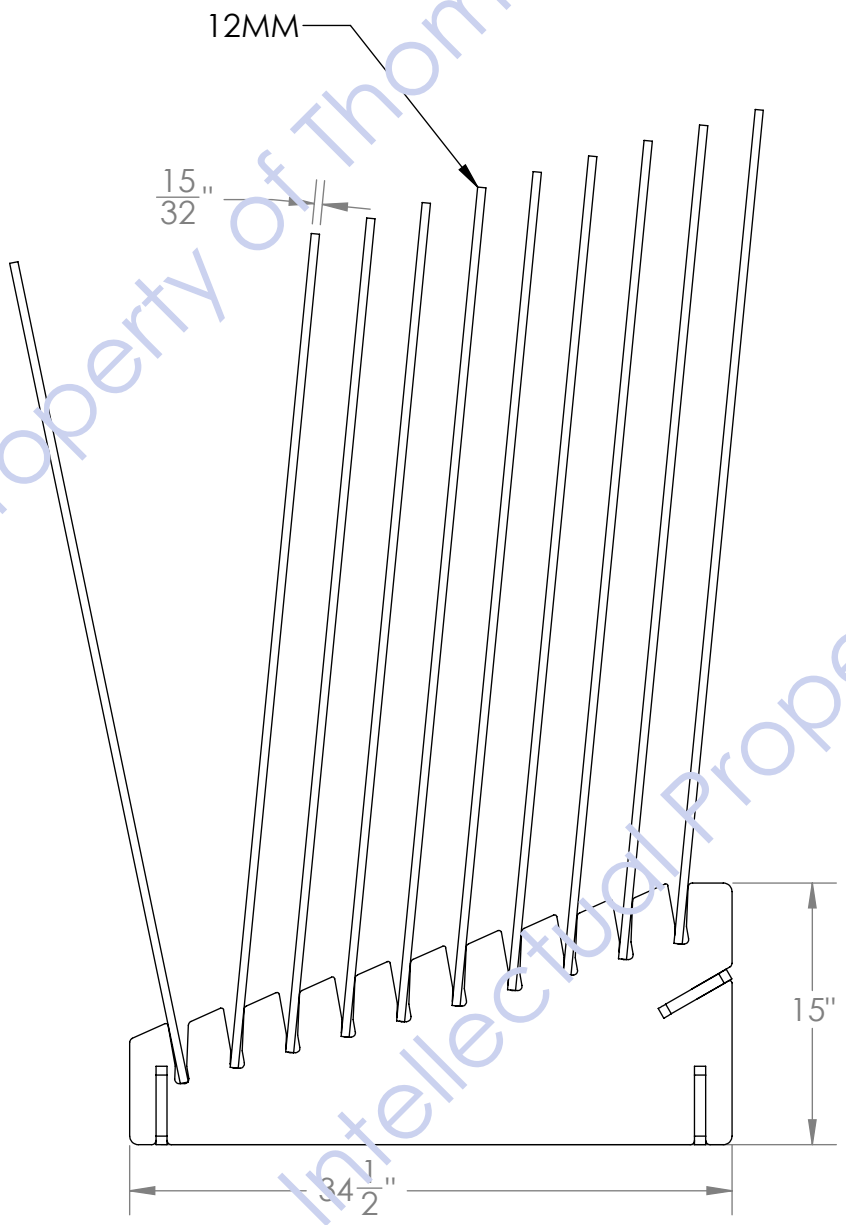

Back

24X48
SAMPLES

BLACK

DOUBLE THICK
FOR EXTRA STRENGTH

SLIPS TOGETHER
NO TOOLS

Intellectual Property of ThomasRECOM