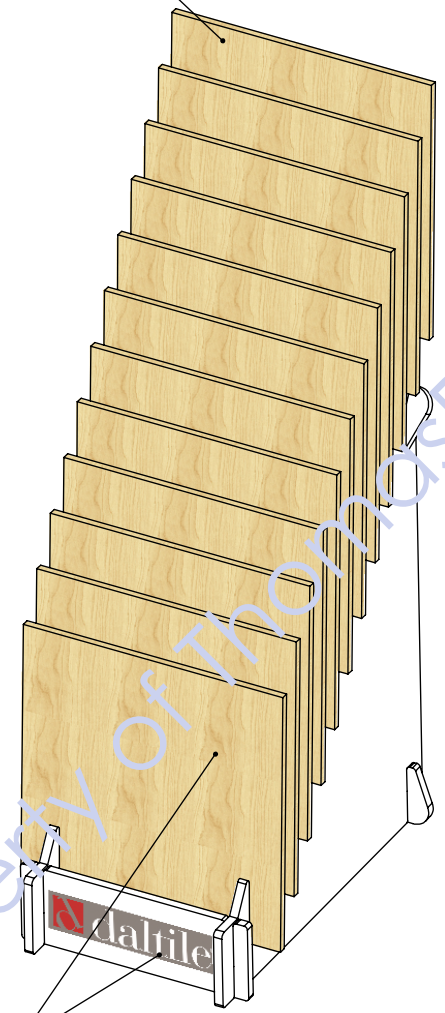

Back

ALL SLIP-FIT
CONSTRUCTION
NO TOOLS
REQUIRED
TO ASSEMBLE

REPRESENTATION
OF 20"X20"X.55" THICK
SAMPLES

5/8" THICK BLACK MDF
WITH PAINTED EDGES