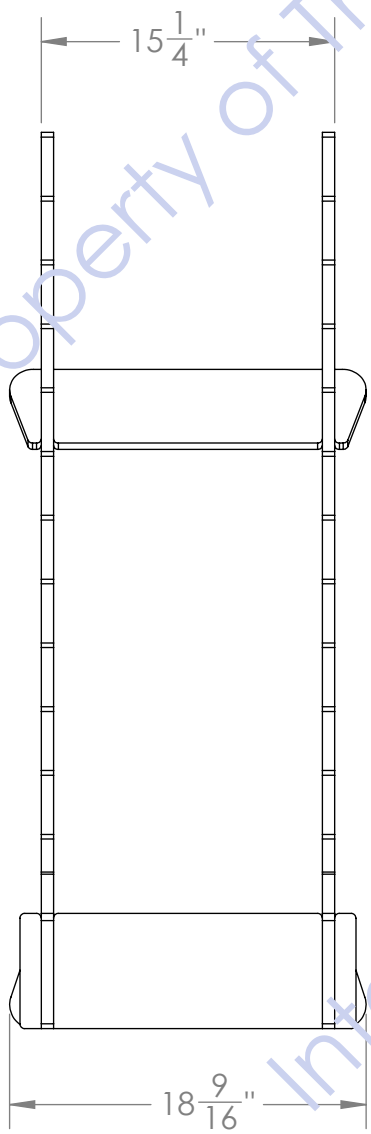

Back

ALL SLIP-FIT
CONSTRUCTION
NO TOOLS
REQUIRED
TO ASSEMBLE

REPRESENTATION
OF 20"X20"X.55" THICK
SAMPLES

5/8" THICK BLACK MDF
WITH PAINTED EDGES