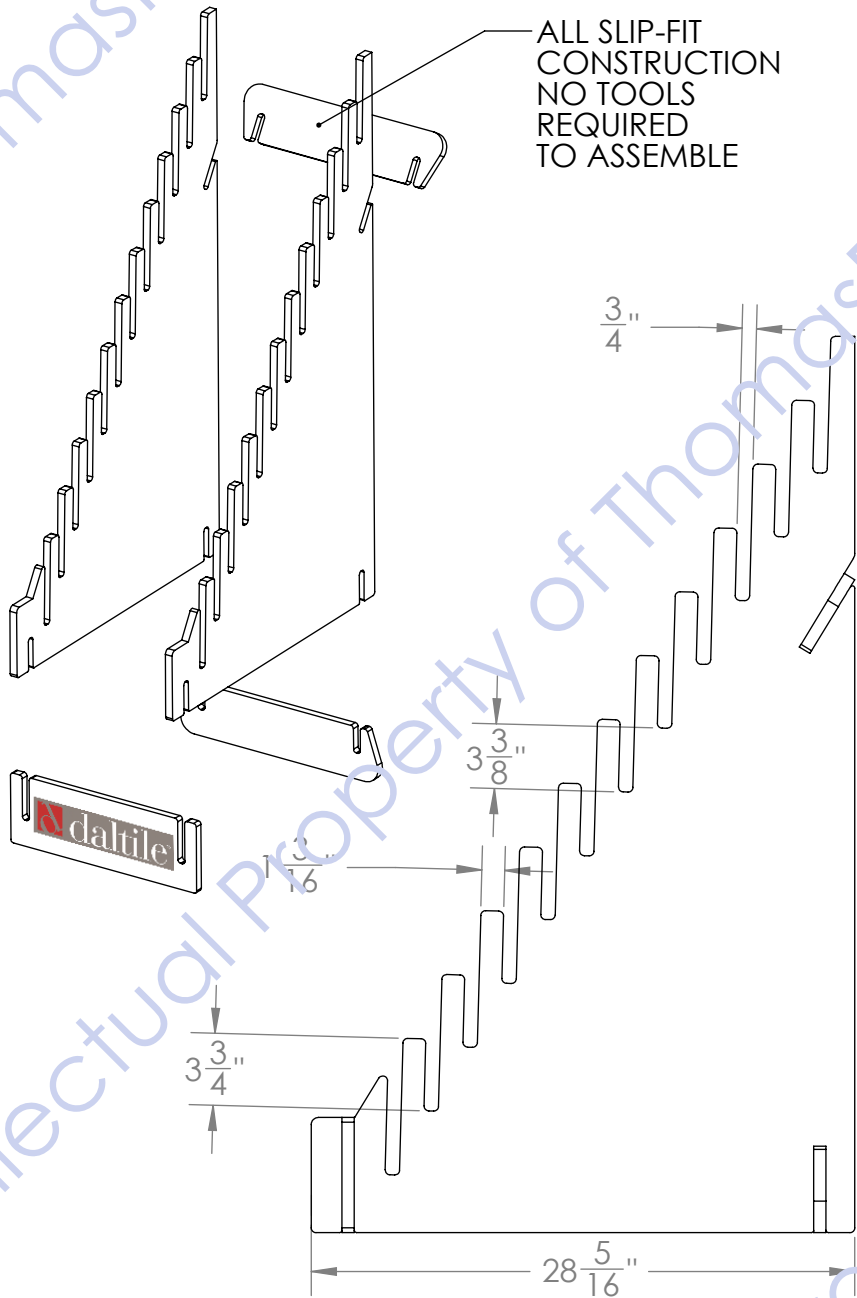

Back

ALL SLIP-FIT
CONSTRUCTION
NO TOOLS
REQUIRED
TO ASSEMBLE

REPRESENTATION
OF 20"X20"X.55" THICK
SAMPLES

5/8" THICK BLACK MDF
WITH PAINTED EDGES