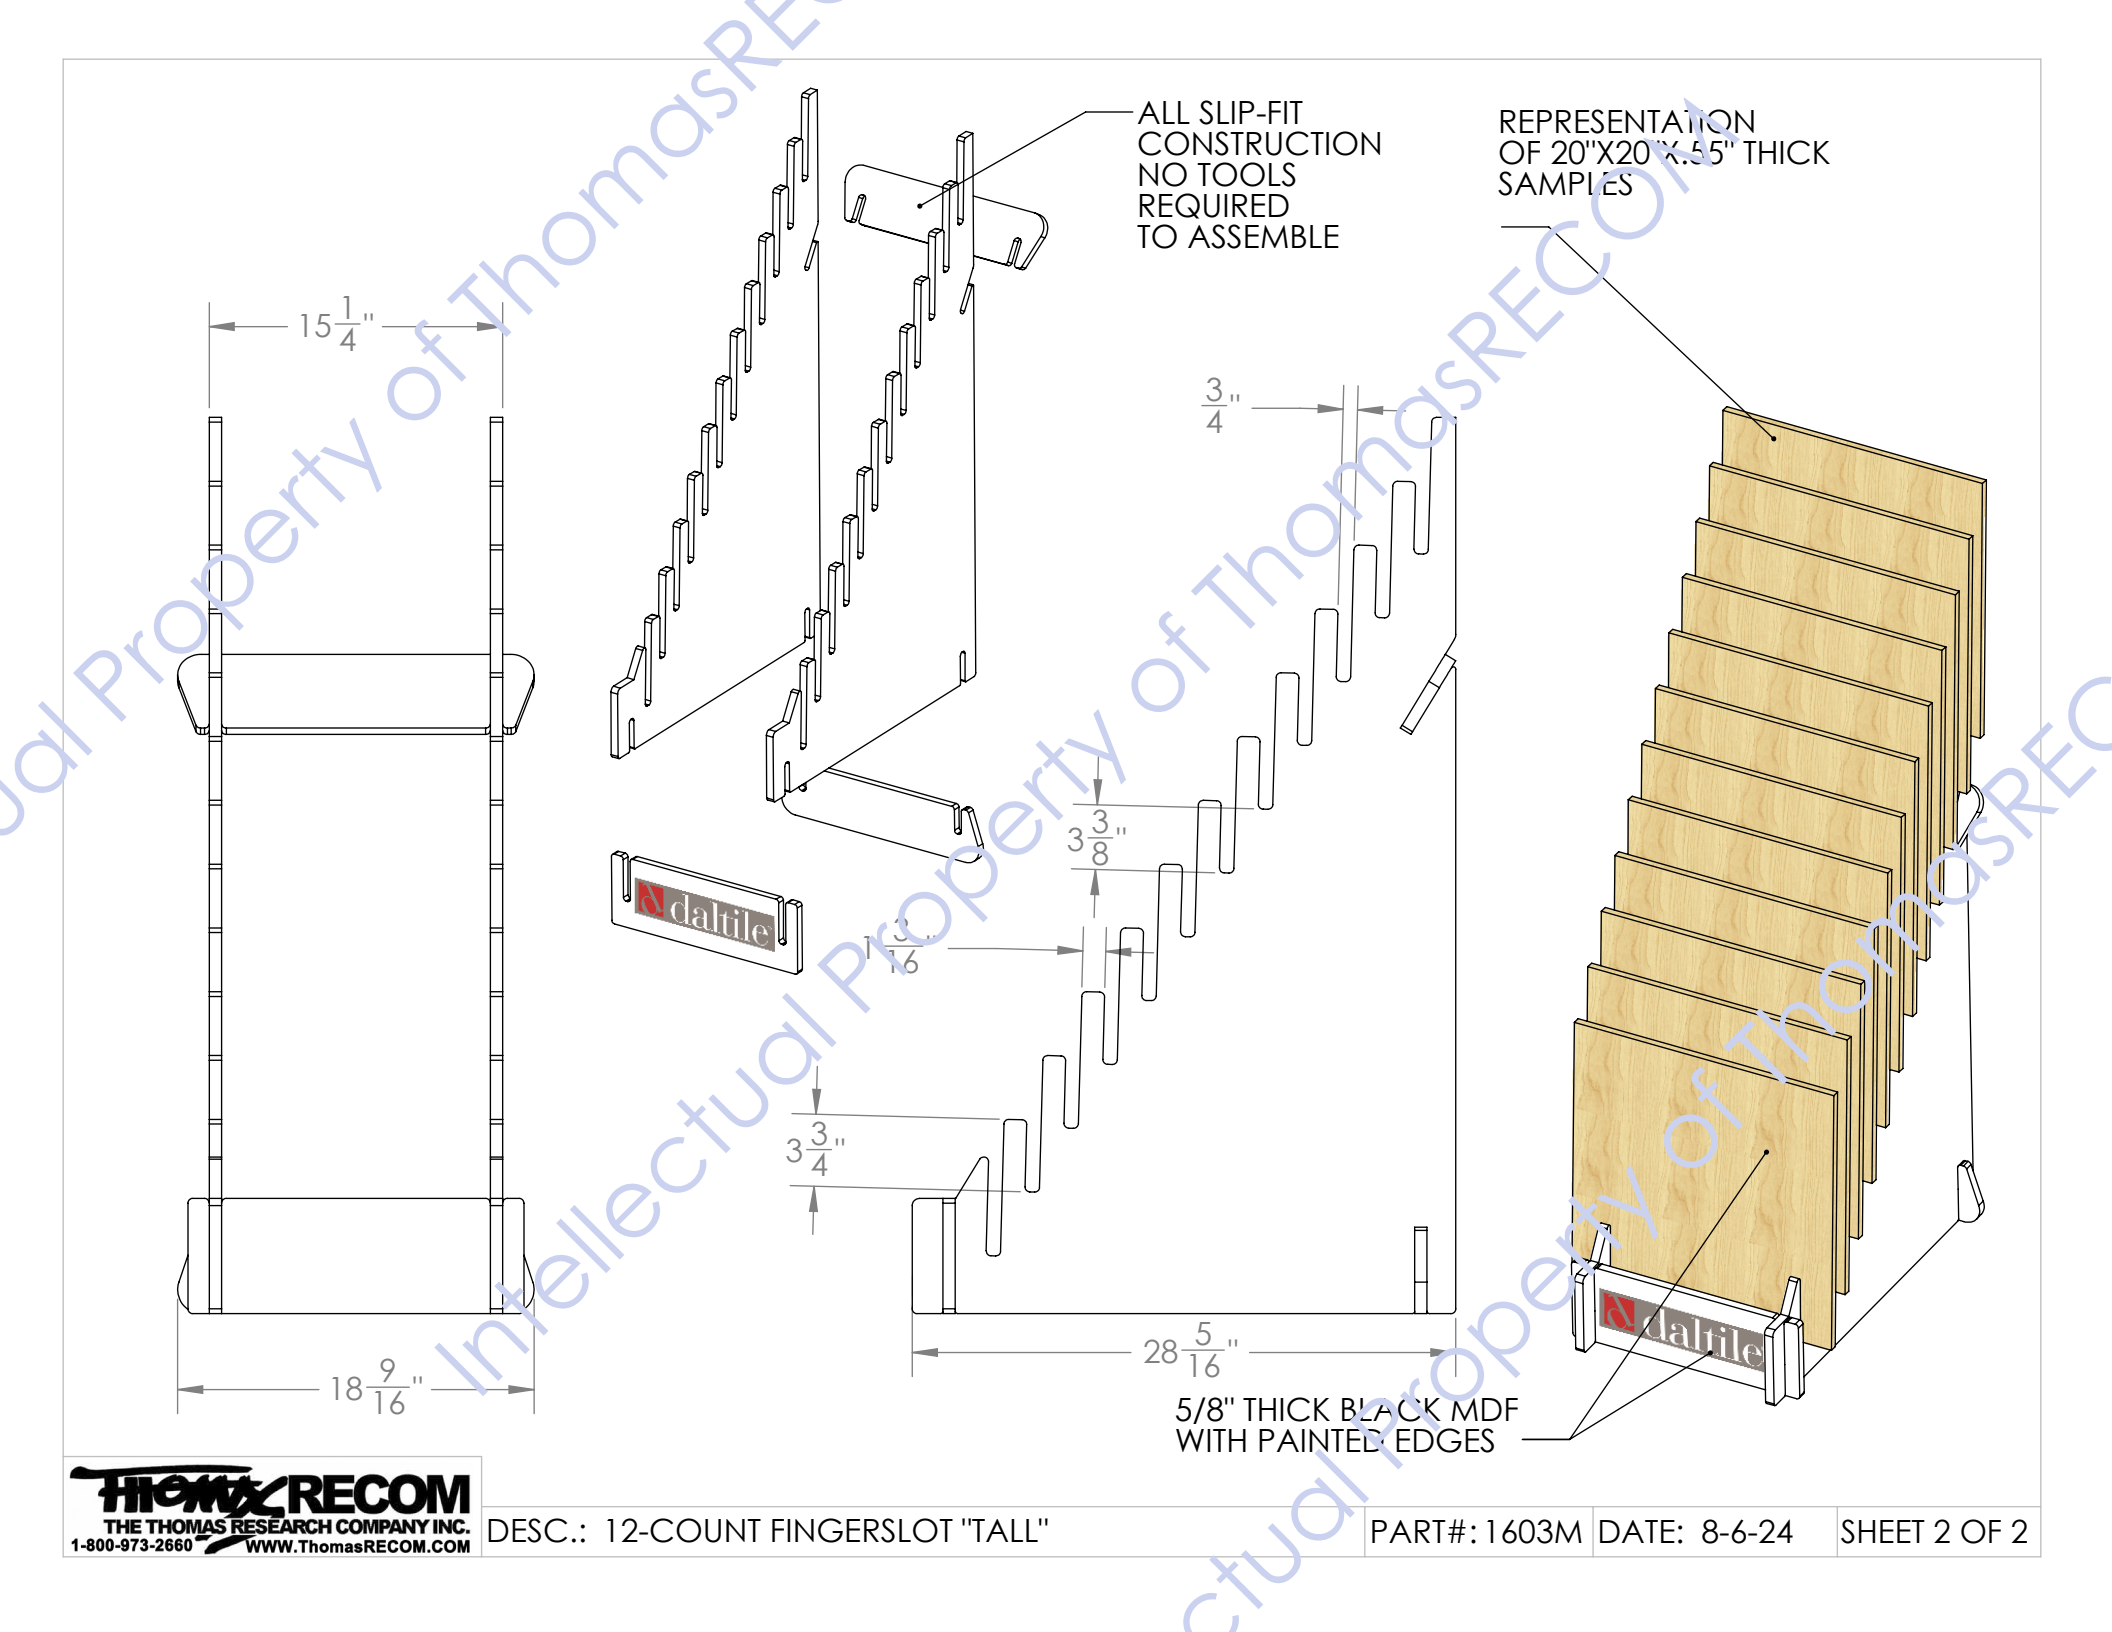

Back

ALL SLIP-FIT
CONSTRUCTION
NO TOOLS
REQUIRED
TO ASSEMBLE

REPRESENTATION
OF 20"X20"X.55" THICK
SAMPLES

5/8" THICK BLACK MDF
WITH PAINTED EDGES