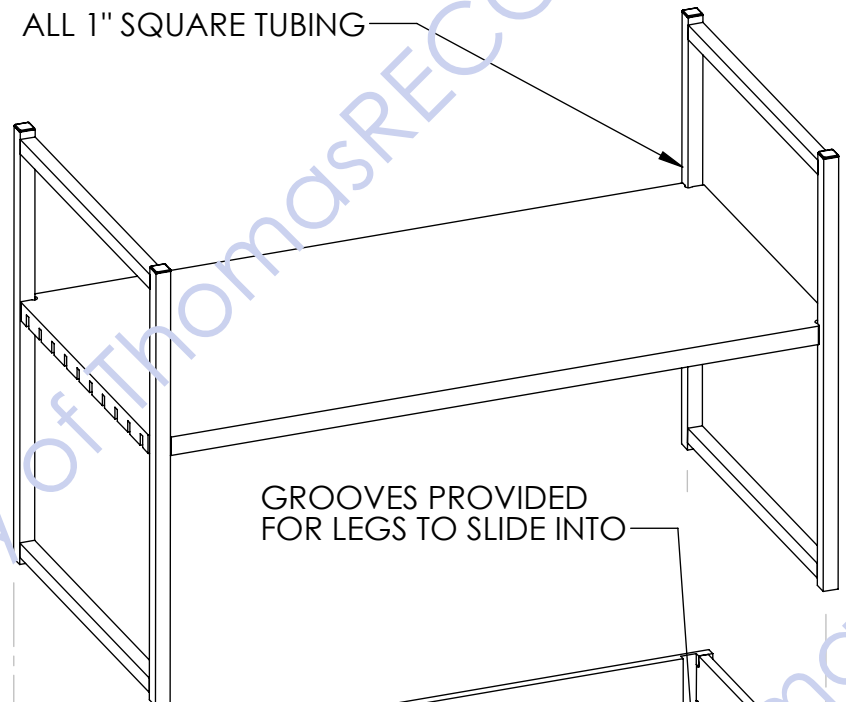

Back

**BOTTOM SHELF**

SECTION VIEW

SECTION B-B  
SCALE 1 : 11.5

# EASY ASSEMBLY

PLASTIC TIPS

ALL 1" SQUARE TUBING

UPSIDE DOWN VIEW

GROOVES PROVIDED FOR LEGS TO SLIDE INTO

UPSIDE DOWN VIEW