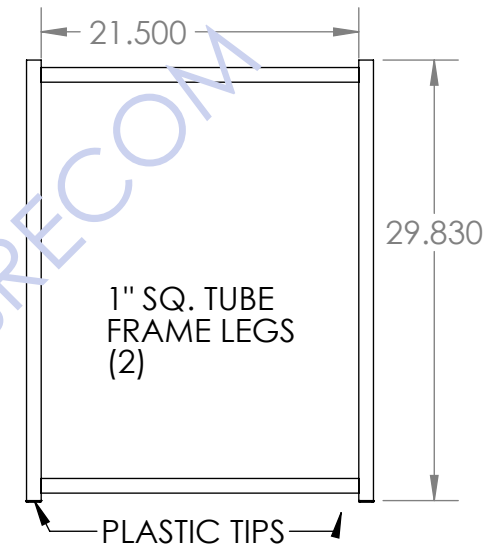

Back

**BOTTOM SHELF**

SECTION VIEW

SECTION B-B  
SCALE 1 : 11.5

# EASY ASSEMBLY

PLASTIC TIPS

ALL 1" SQUARE TUBING

UPSIDE DOWN VIEW

GROOVES PROVIDED FOR LEGS TO SLIDE INTO

UPSIDE DOWN VIEW