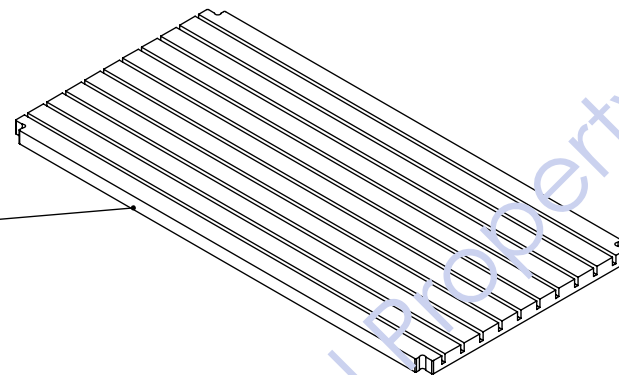

Back

**BOTTOM SHELF**

SECTION VIEW

SECTION B-B  
SCALE 1 : 11.5

# EASY ASSEMBLY

PLASTIC TIPS

ALL 1" SQUARE TUBING

UPSIDE DOWN VIEW

GROOVES PROVIDED FOR LEGS TO SLIDE INTO

UPSIDE DOWN VIEW