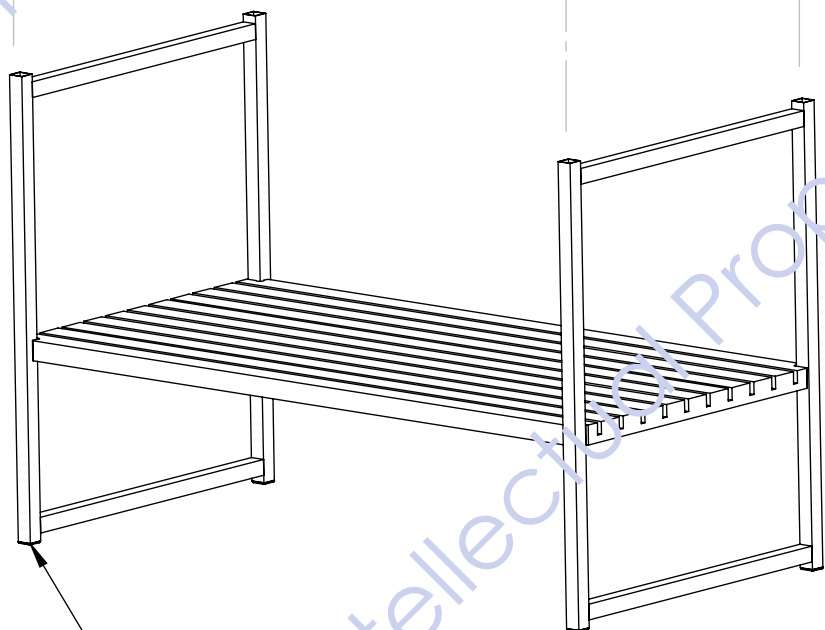

Back

**BOTTOM SHELF**

SECTION VIEW

SECTION B-B  
SCALE 1 : 11.5

# EASY ASSEMBLY

PLASTIC TIPS

ALL 1" SQUARE TUBING

UPSIDE DOWN VIEW

GROOVES PROVIDED FOR LEGS TO SLIDE INTO

UPSIDE DOWN VIEW