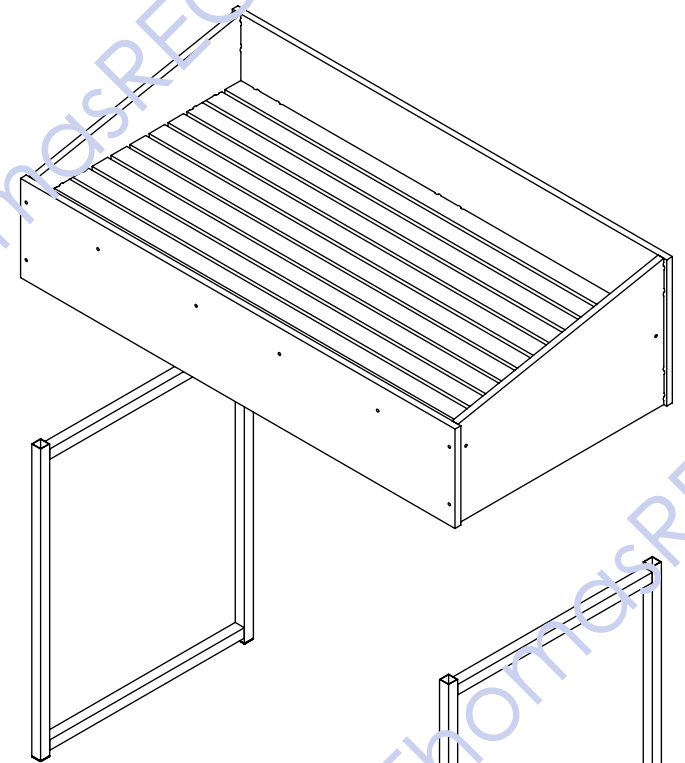

Back

**BOTTOM SHELF**

SECTION VIEW

SECTION B-B  
SCALE 1 : 11.5

# EASY ASSEMBLY

PLASTIC TIPS

ALL 1" SQUARE TUBING

UPSIDE DOWN VIEW

GROOVES PROVIDED FOR LEGS TO SLIDE INTO

UPSIDE DOWN VIEW