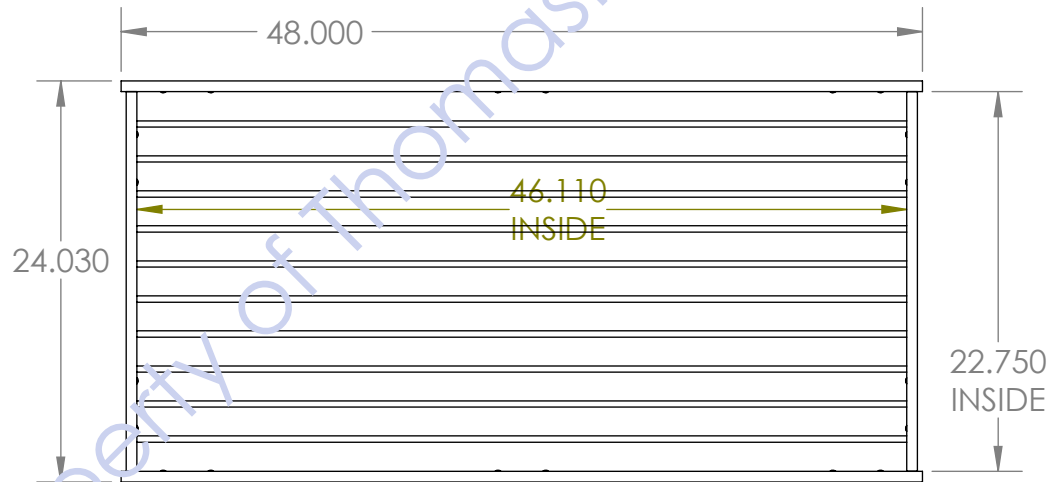

Back

**BOTTOM SHELF**

SECTION VIEW

SECTION B-B  
SCALE 1 : 11.5

# EASY ASSEMBLY

PLASTIC TIPS

ALL 1" SQUARE TUBING

UPSIDE DOWN VIEW

GROOVES PROVIDED FOR LEGS TO SLIDE INTO

UPSIDE DOWN VIEW