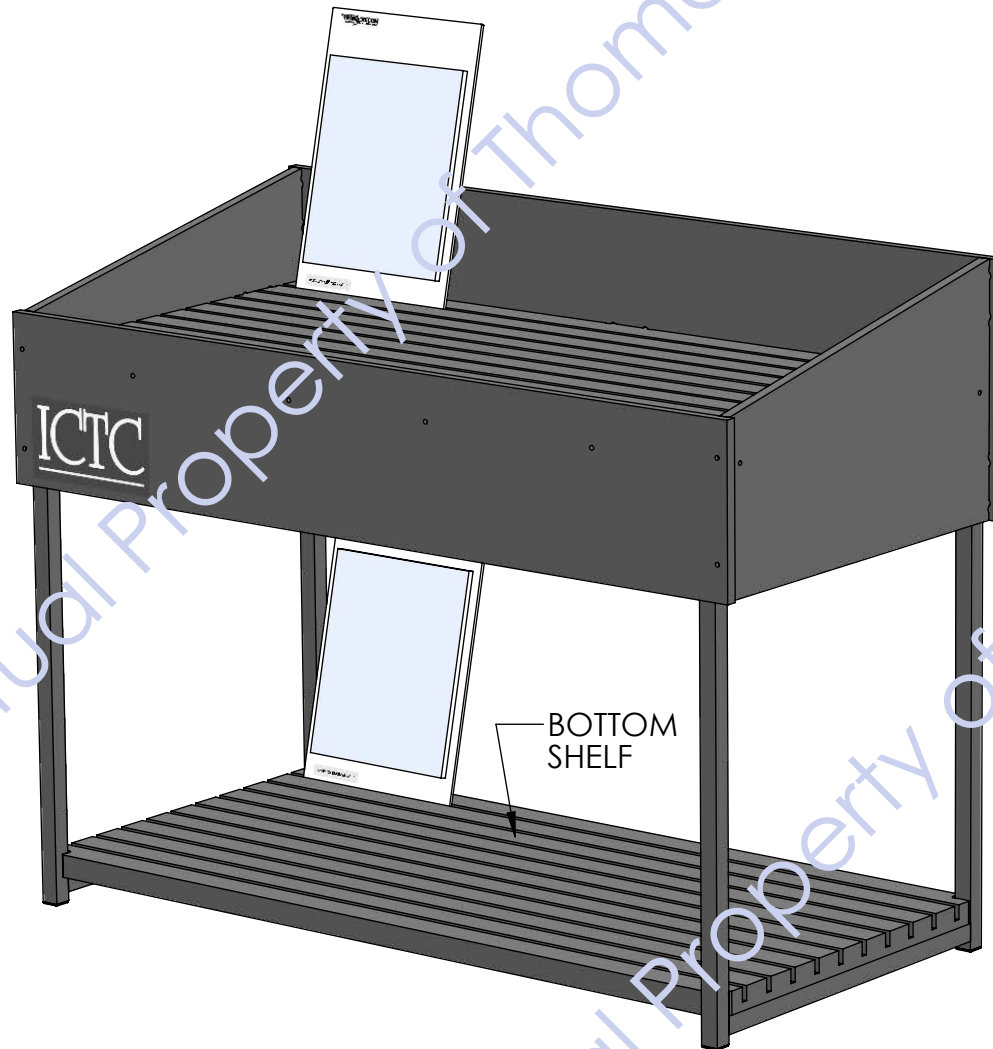

Back

**BOTTOM SHELF**

SECTION VIEW

SECTION B-B  
SCALE 1 : 11.5

# EASY ASSEMBLY

PLASTIC TIPS

ALL 1" SQUARE TUBING

UPSIDE DOWN VIEW

GROOVES PROVIDED FOR LEGS TO SLIDE INTO

UPSIDE DOWN VIEW