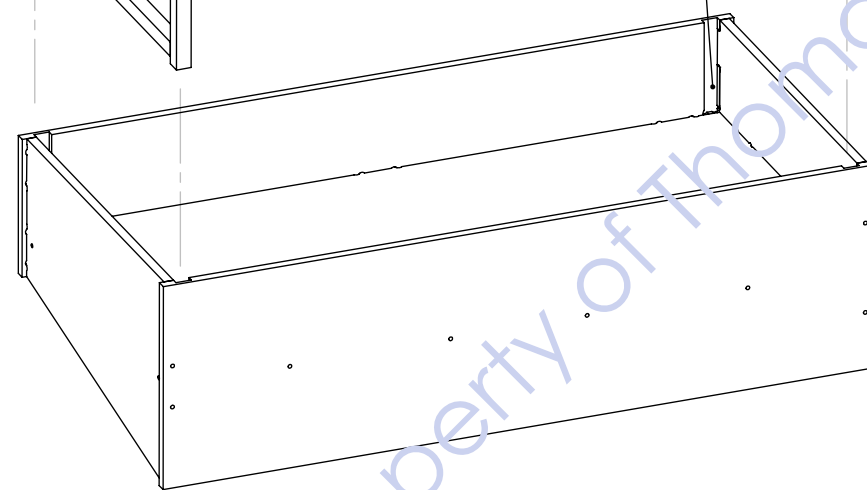

Back

**BOTTOM SHELF**

SECTION VIEW

SECTION B-B  
SCALE 1 : 11.5

# EASY ASSEMBLY

PLASTIC TIPS

ALL 1" SQUARE TUBING

UPSIDE DOWN VIEW

GROOVES PROVIDED FOR LEGS TO SLIDE INTO

UPSIDE DOWN VIEW