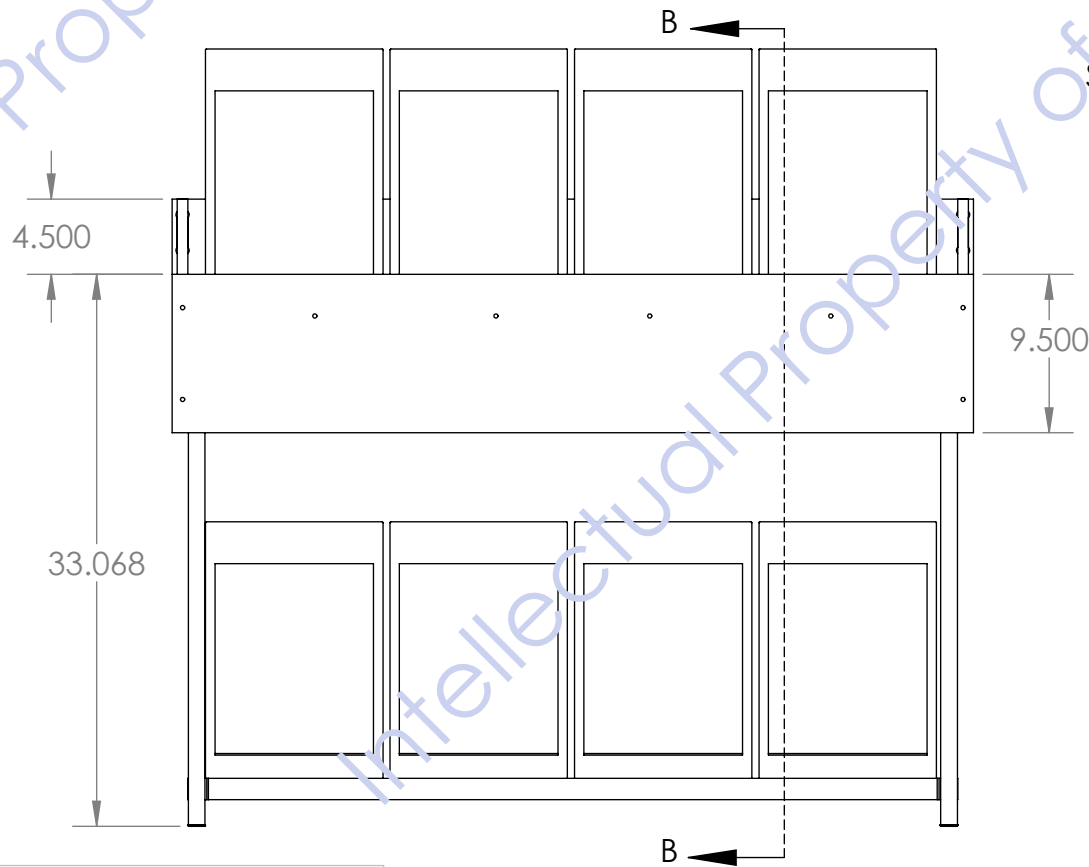

Back

**BOTTOM SHELF**

SECTION VIEW

SECTION B-B  
SCALE 1 : 11.5

# EASY ASSEMBLY

PLASTIC TIPS

ALL 1" SQUARE TUBING

UPSIDE DOWN VIEW

GROOVES PROVIDED FOR LEGS TO SLIDE INTO

UPSIDE DOWN VIEW