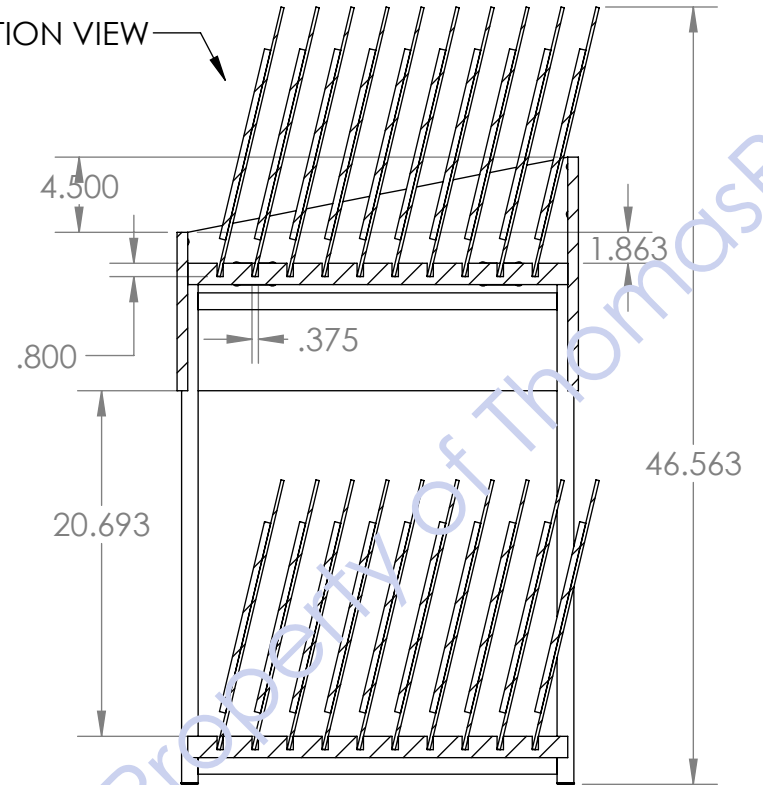

Back

**BOTTOM SHELF**

SECTION VIEW

SECTION B-B  
SCALE 1 : 11.5

# EASY ASSEMBLY

PLASTIC TIPS

ALL 1" SQUARE TUBING

UPSIDE DOWN VIEW

GROOVES PROVIDED FOR LEGS TO SLIDE INTO

UPSIDE DOWN VIEW