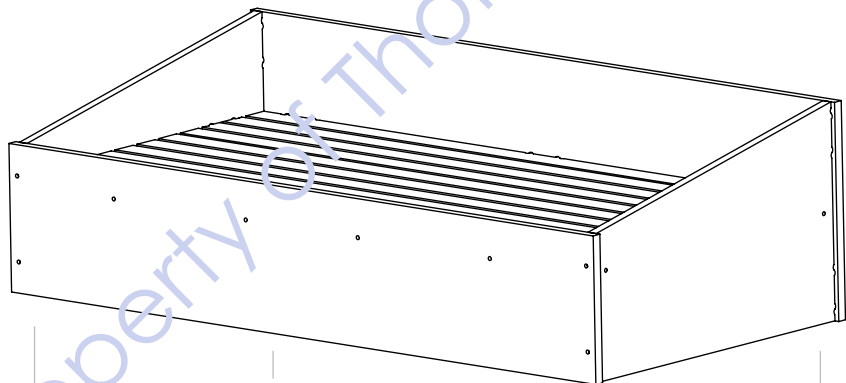

Back

**BOTTOM SHELF**

SECTION VIEW

SECTION B-B  
SCALE 1 : 11.5

# EASY ASSEMBLY

PLASTIC TIPS

ALL 1" SQUARE TUBING

UPSIDE DOWN VIEW

GROOVES PROVIDED FOR LEGS TO SLIDE INTO

UPSIDE DOWN VIEW