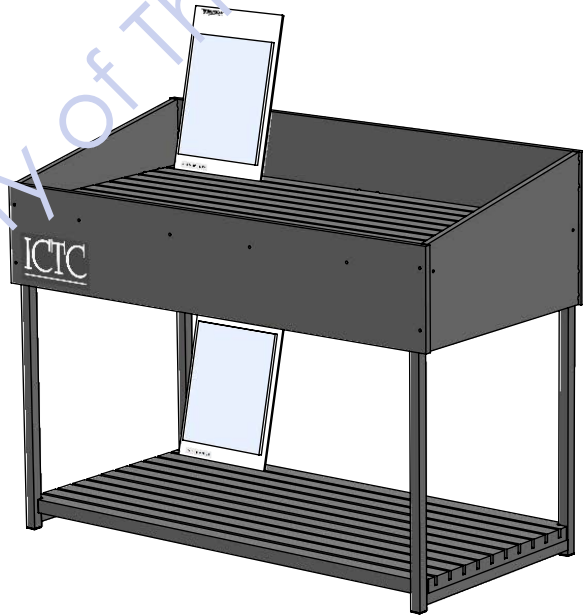

Back

**BOTTOM SHELF**

SECTION VIEW

SECTION B-B  
SCALE 1 : 11.5

# EASY ASSEMBLY

PLASTIC TIPS

ALL 1" SQUARE TUBING

UPSIDE DOWN VIEW

GROOVES PROVIDED FOR LEGS TO SLIDE INTO

UPSIDE DOWN VIEW