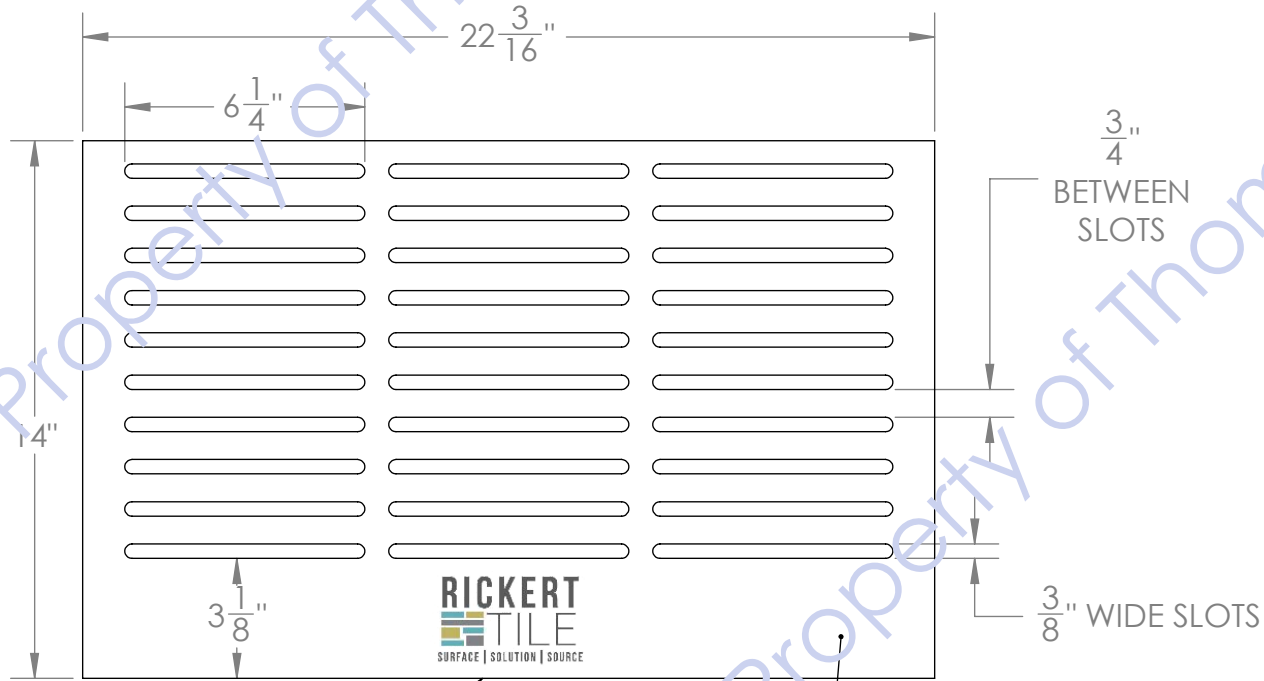

Back

DEPICTING BOARDS
THAT ARE 5.5" X 16"

WHITE
EDGE-
BANDING
4-SIDES

DECAL
 WHITE FINISH