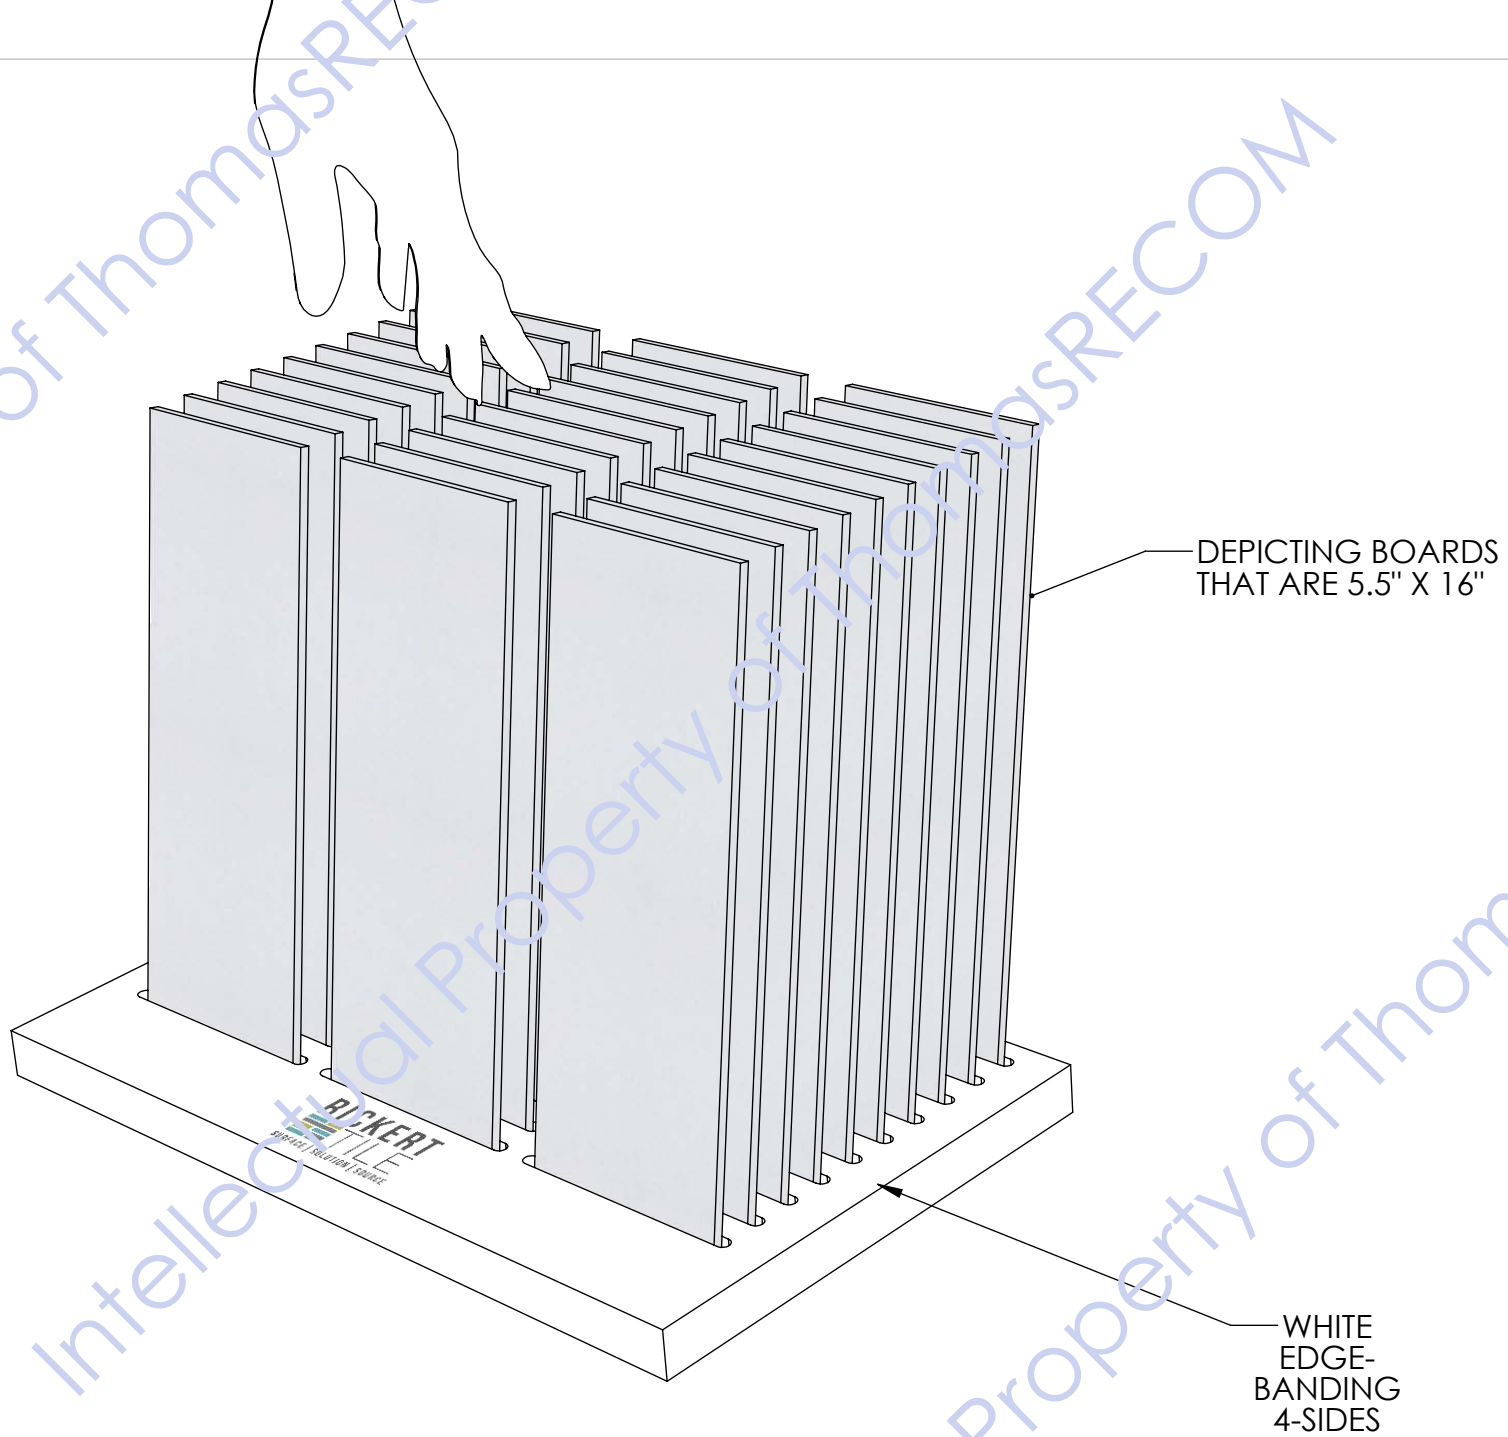

Back

DEPICTING BOARDS
THAT ARE 5.5" X 16"

WHITE
EDGE-
BANDING
4-SIDES

DECAL
 WHITE FINISH