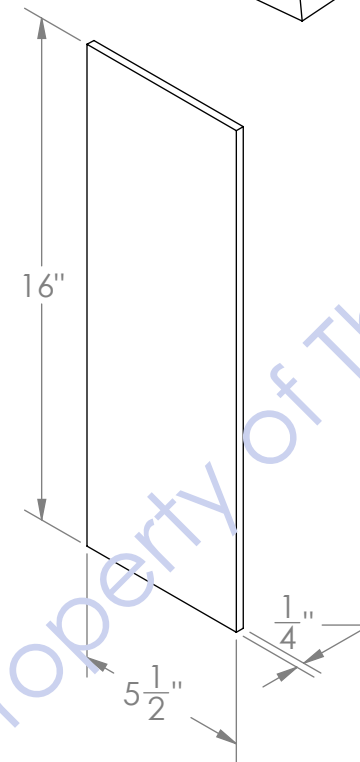

Back

DEPICTING BOARDS
THAT ARE 5.5" X 16"

WHITE
EDGE-
BANDING
4-SIDES

DECAL
 WHITE FINISH