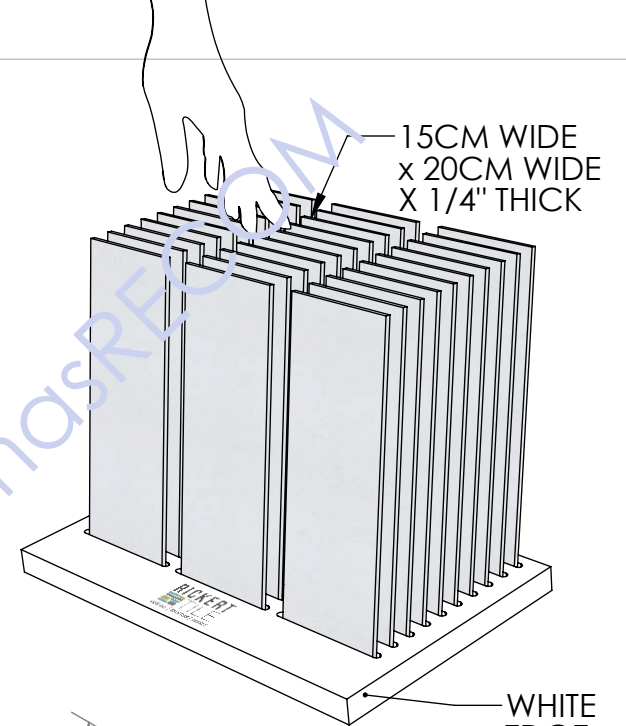

Back

DEPICTING BOARDS
THAT ARE 5.5" X 16"

WHITE
EDGE-
BANDING
4-SIDES

DECAL
 WHITE FINISH