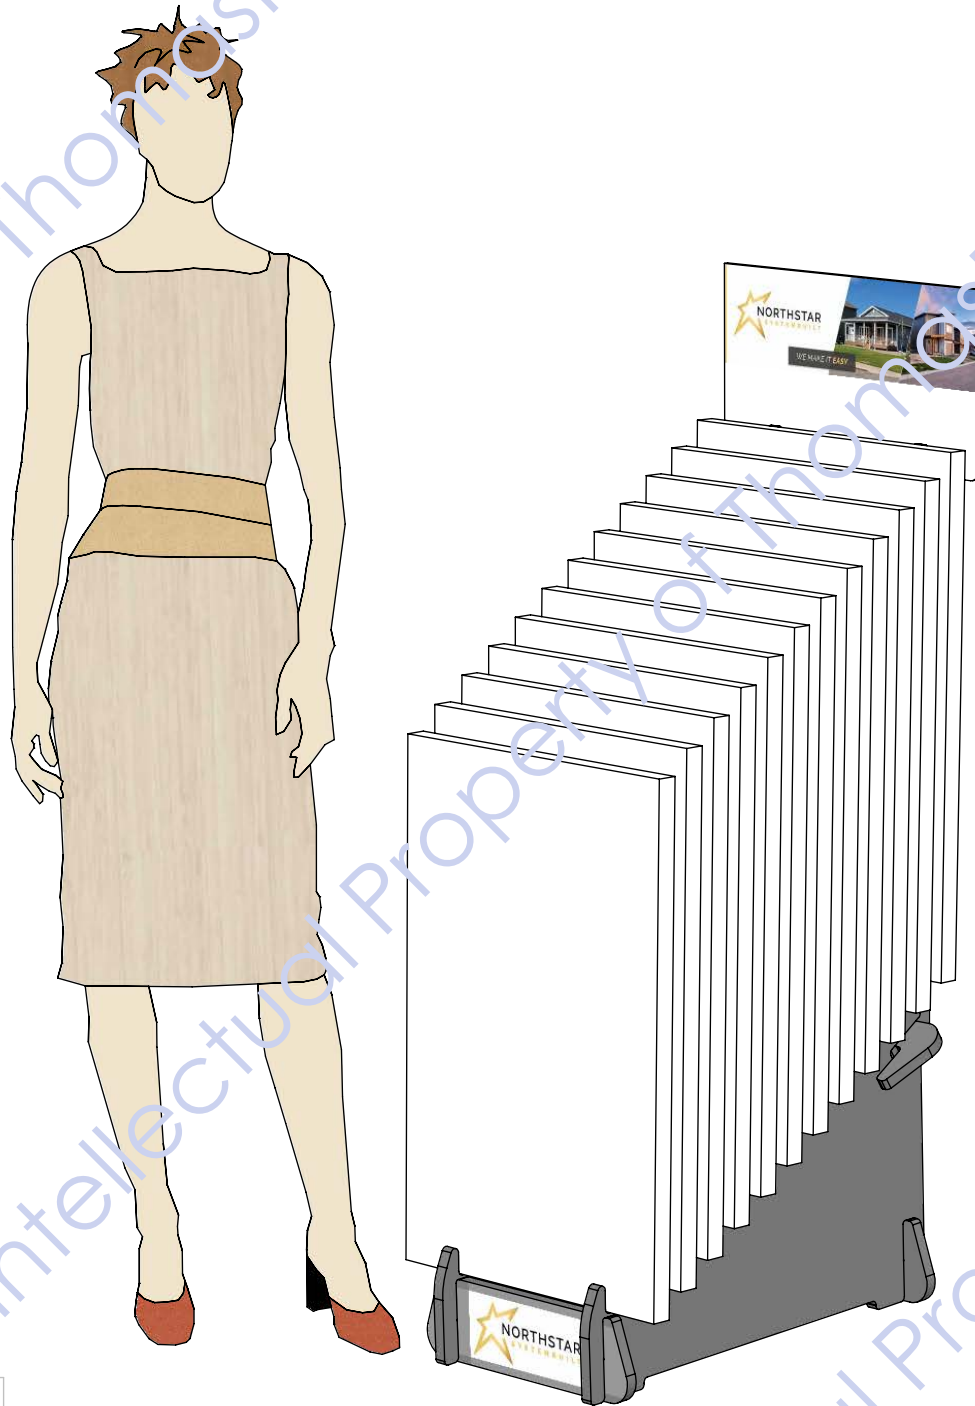

Back

ALL BLACK
5/8" THICK MDF