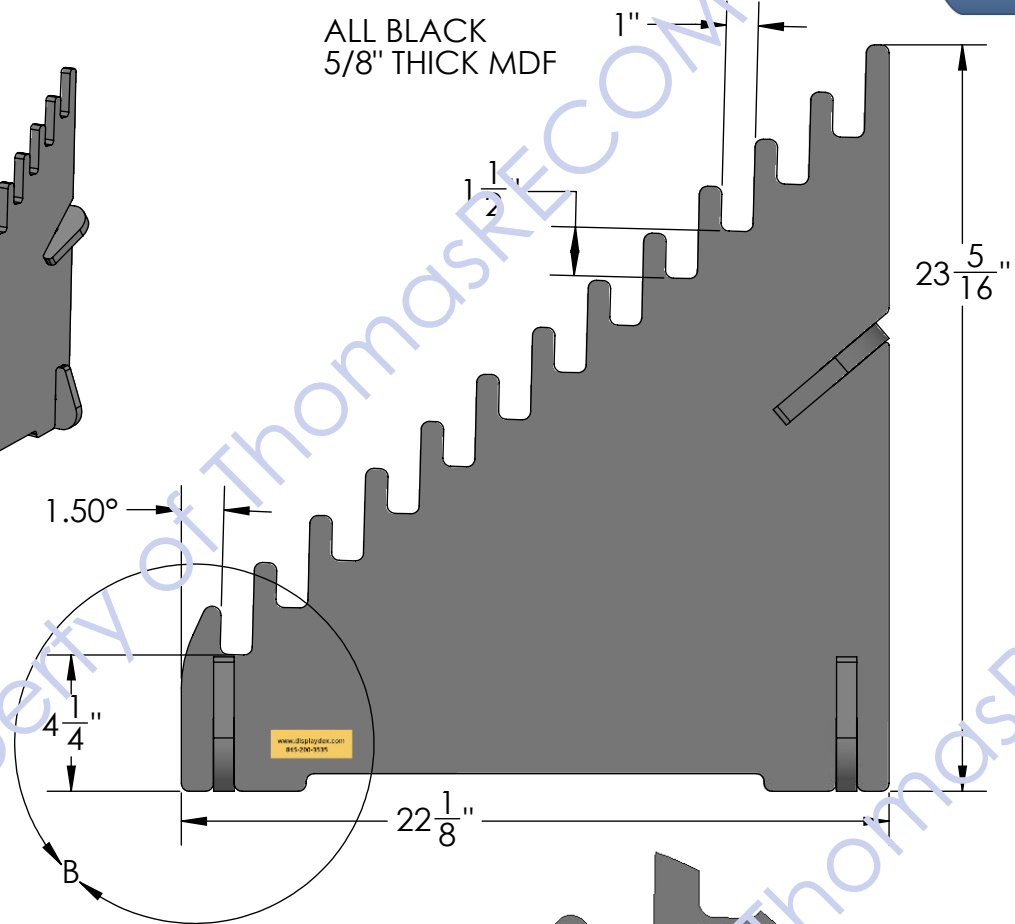

ALL BLACK
5/8" THICK MDF

APPLY SMALL DECAL TO SIDE PANEL