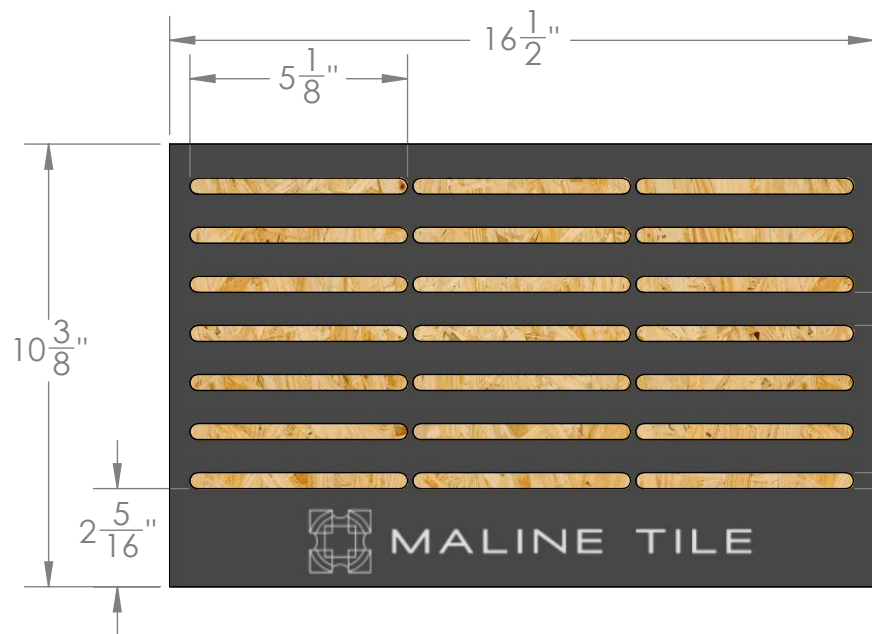

WAYNE TILE

4-1/2" X 9" X 6MM THICK

GRAPHIC

$\frac{3}{4}$ "
 BETWEEN SLOTS
 $\frac{3}{8}$ " WIDE SLOTS