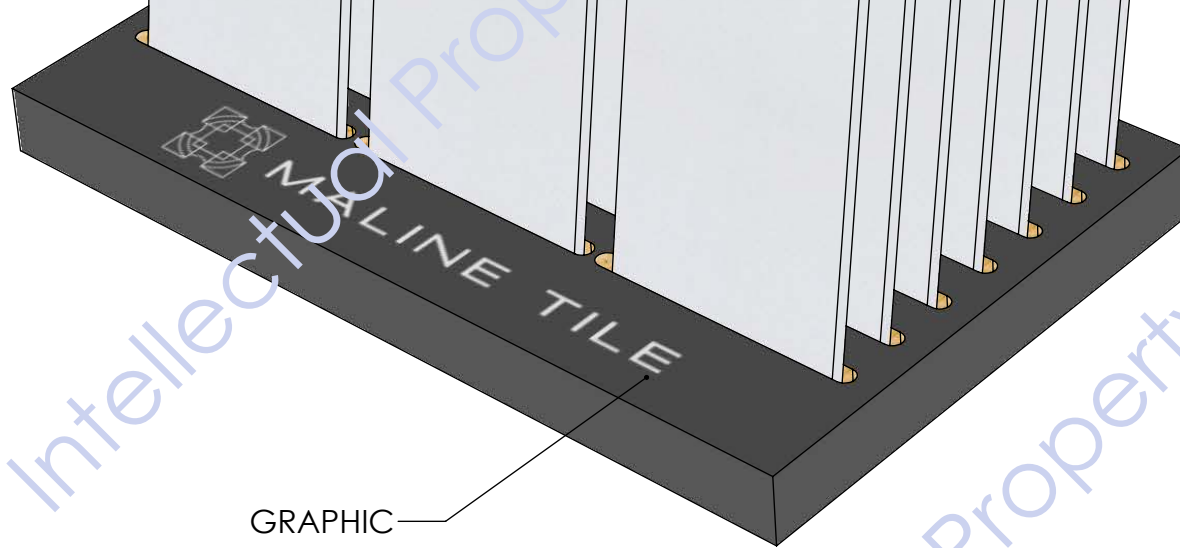

WAYNE TILE

4-1/2" X 9" X 6MM THICK

GRAPHIC

$\frac{3}{4}$ "
 BETWEEN SLOTS
 $\frac{3}{8}$ " WIDE SLOTS