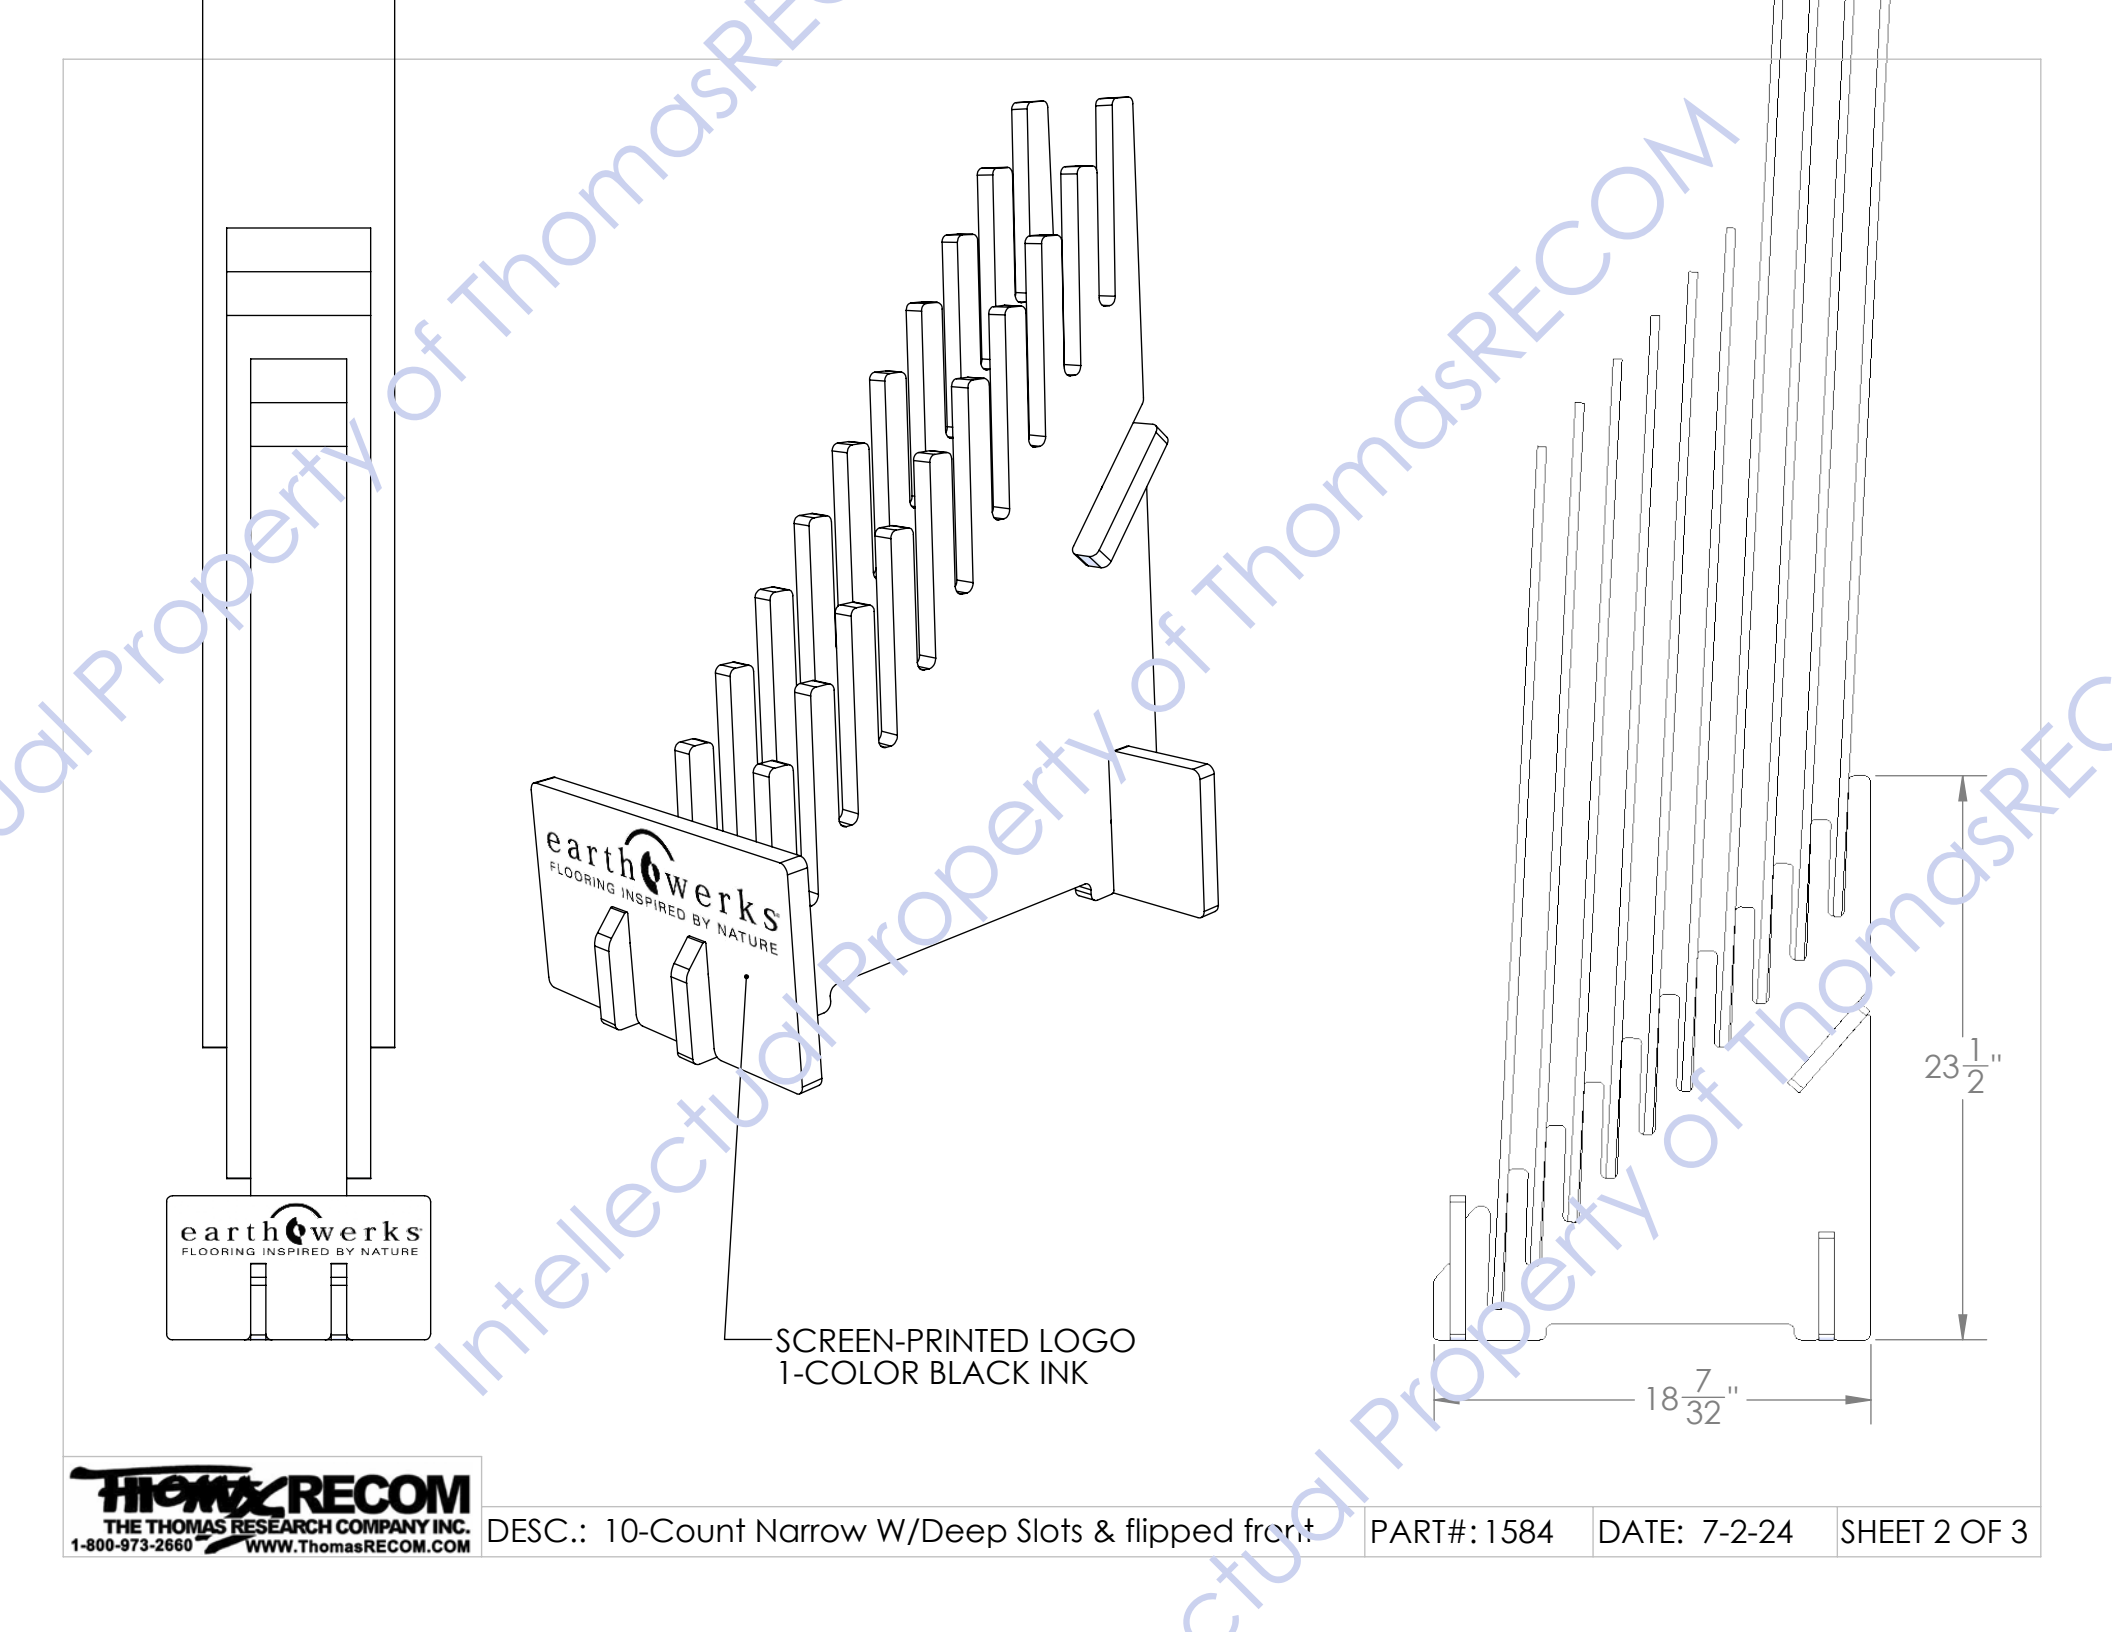

Back

ALL WHITE DISPLAY WITH  
WHITE PAINTED EDGES

SCREEN-PRINTED LOGO  
1-COLOR BLACK INK

SCREEN-PRINTED LOGO  
1-COLOR BLACK INK

23 1/2"

18 7/32"