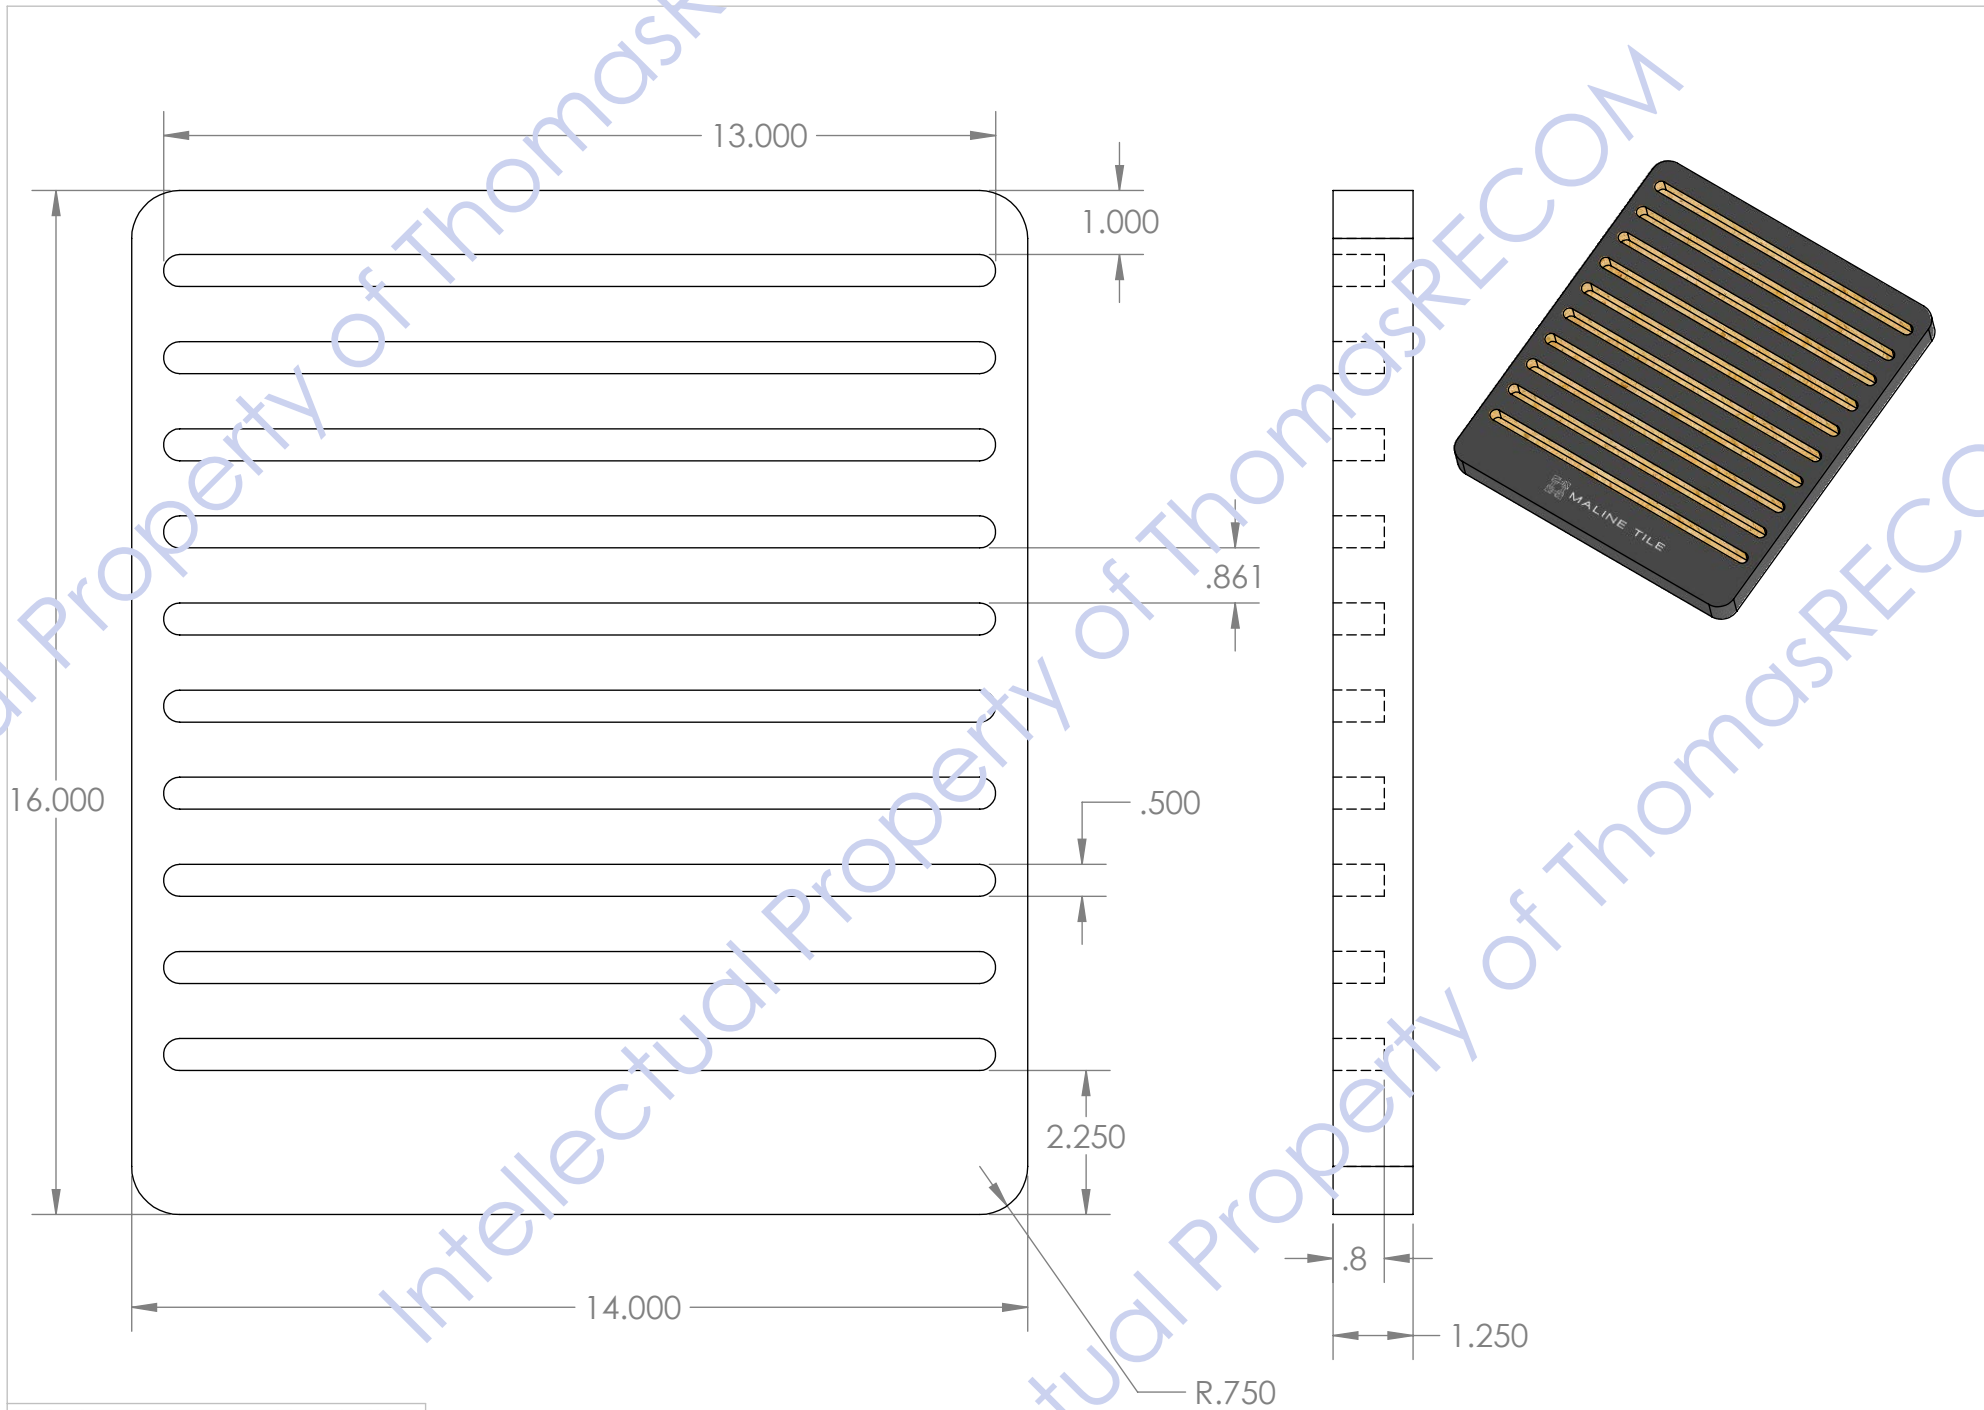

1/2" SLOTS

12" WIDE SAMPLE X 5/16" THICK
DEPICTED

Intellectual Property of ThomasRECOM